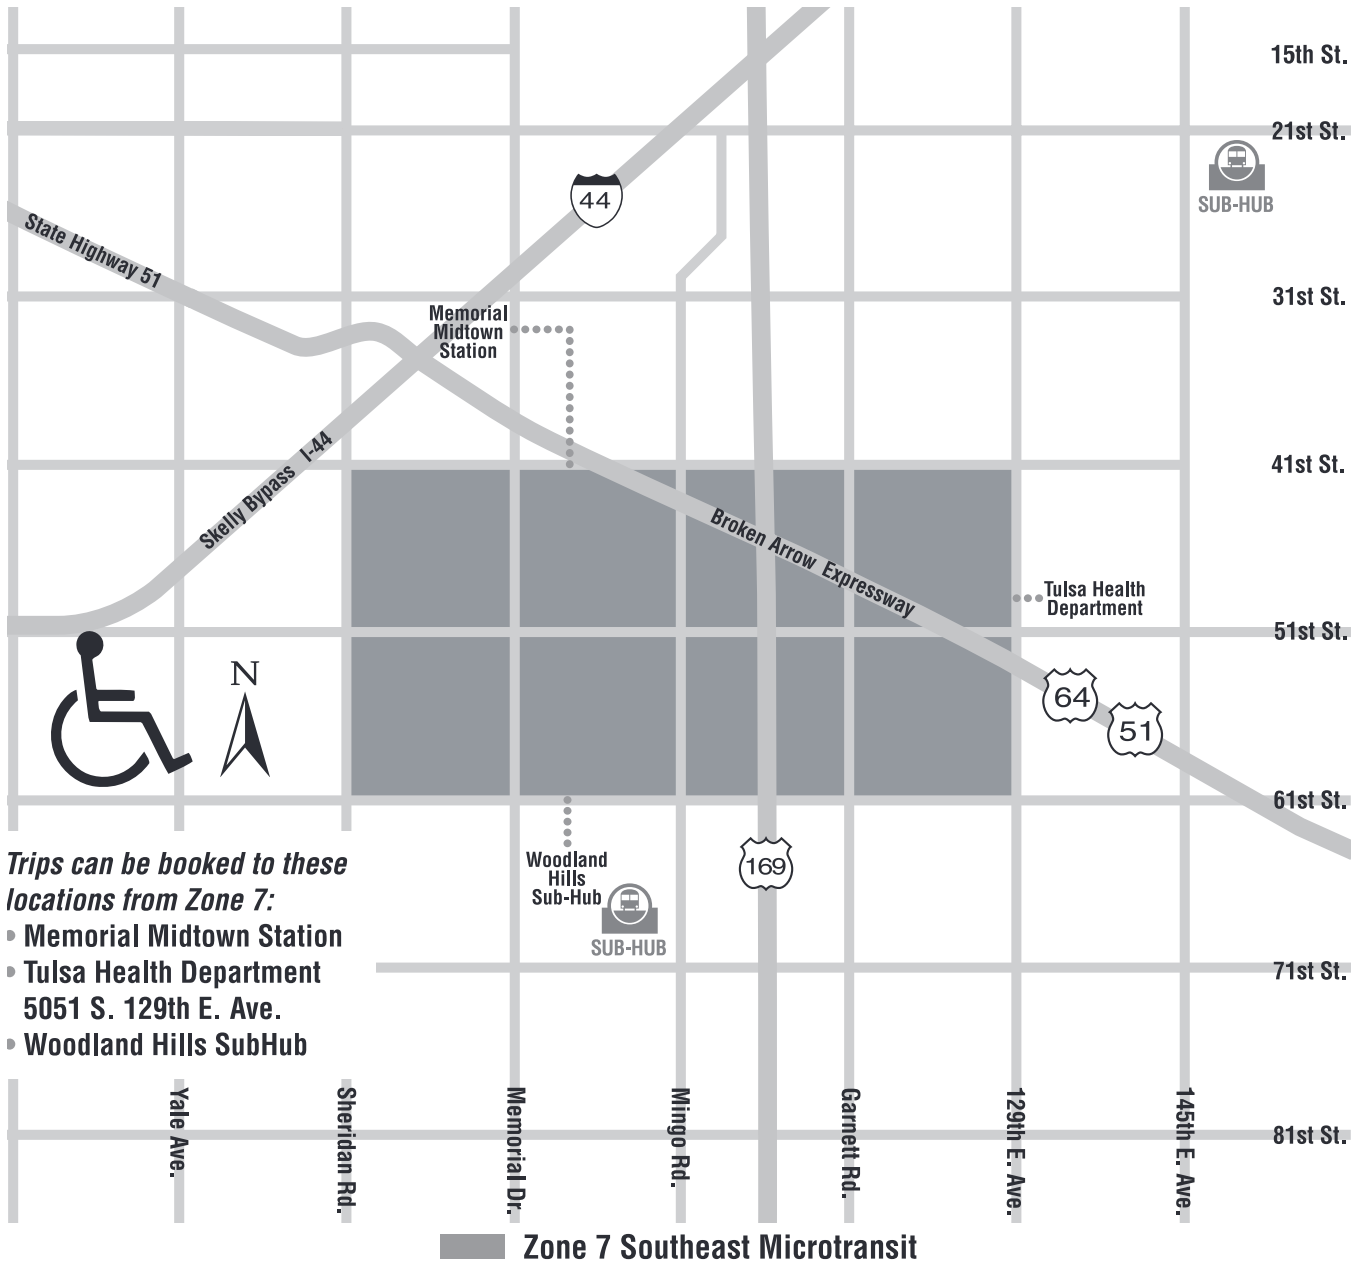

MICROTRANSIT ZONE 7 SOUTHEAST

Trips can be booked to these locations from Zone 7:

- Memorial Midtown Station
- Tulsa Health Department
5051 S. 129th E. Ave.
- Woodland Hills SubHub