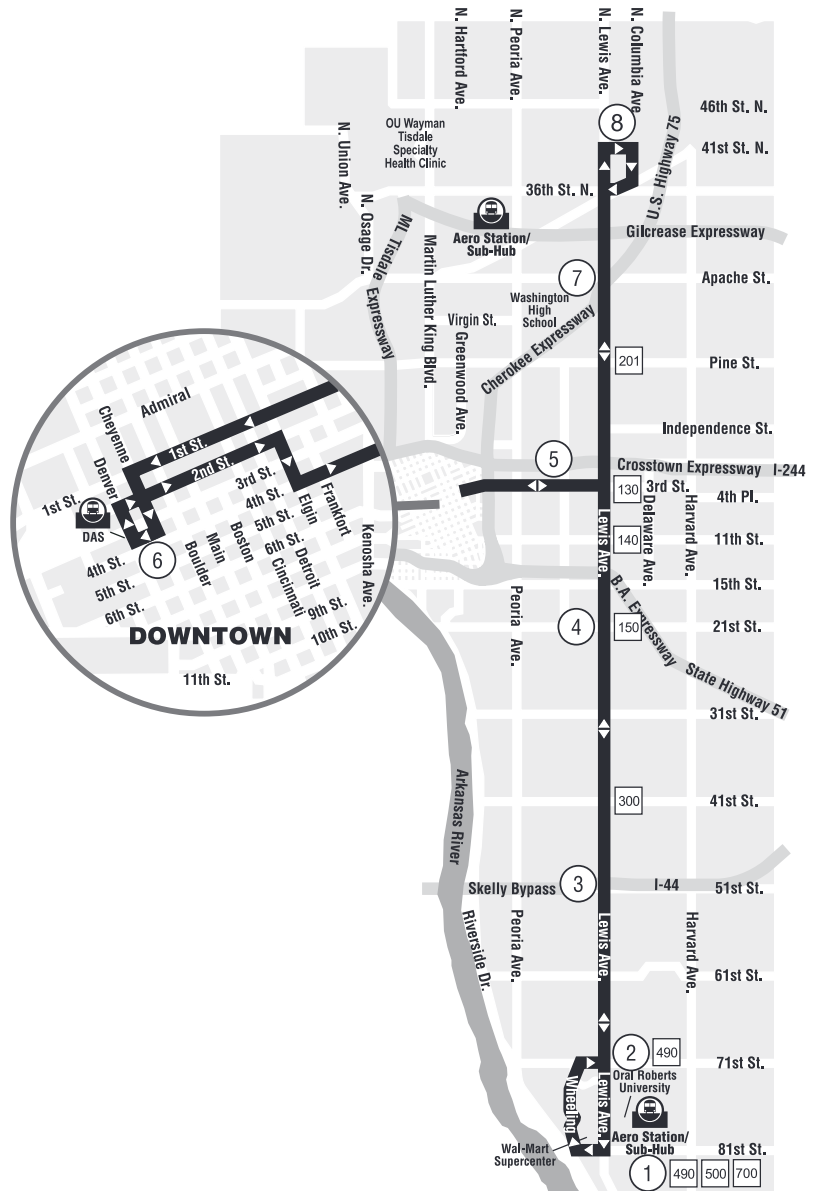

112 LEWIS • MONDAY - SATURDAY

- Cityplex Towers
- Oral Roberts University
- Springdale Shopping Center
- TRAIACE Academy
- Tulsa Health Department
- Tulsa Job Corps
- Victory Christian
- Wal-Mart Super Center
- Whittier Library
- YWCA

- ① Timing Point
- 700 Intersecting Routes
- Sub-Hub

NORTHBOUND

| 81stSt. Walmart | Lewis 71stSt. | Lewis 51stSt. | Lewis 21stSt. | 3rdSt. Rockford | DAS 6 Arrive | DAS 6 Depart | 3rdSt. Rockford | Lewis Apache | Columbia 41stSt.N. | |
|--------------------|------------------|------------------|------------------|--------------------|-----------------|-----------------|--------------------|-----------------|-----------------------|-----------|
| ① | ② | ③ | ④ | ⑤ | ⑥ | ⑥ | ⑤ | ⑦ | ⑧ | |
| 5:51 | 5:56 | 6:02 | 6:10 | 6:18 | 6:25 | 6:30 | 6:37 | 6:46 | 6:52 | |
| 6:51 | 6:56 | 7:02 | 7:10 | 7:18 | 7:25 | 7:30 | 7:37 | 7:46 | 7:52 | |
| 7:51 | 7:56 | 8:02 | 8:10 | 8:18 | 8:25 | 8:30 | 8:37 | 8:46 | 8:52 | |
| 8:51 | 8:56 | 9:02 | 9:10 | 9:18 | 9:25 | 9:30 | 9:37 | 9:46 | 9:52 | |
| 9:51 | 9:56 | 10:02 | 10:10 | 10:18 | 10:25 | 10:30 | 10:37 | 10:46 | 10:52 | |
| 10:51 | 10:56 | 11:02 | 11:10 | 11:18 | 11:25 | 11:30 | 11:37 | 11:46 | 11:52 | |
| 11:51 | 11:56 | 12:02 | 12:10 | 12:18 | 12:25 | 12:30 | 12:37 | 12:46 | 12:52 | |
| 12:51 | 12:56 | 1:02 | 1:10 | 1:18 | 1:25 | 1:30 | 1:37 | 1:46 | 1:52 | |
| 1:51 | 1:56 | 2:02 | 2:10 | 2:18 | 2:25 | 2:30 | 2:37 | 2:46 | 2:52 | |
| 2:51 | 2:56 | 3:02 | 3:10 | 3:18 | 3:25 | 3:30 | 3:37 | 3:46 | 3:52 | |
| 3:51 | 3:56 | 4:02 | 4:10 | 4:18 | 4:25 | 4:30 | 4:37 | 4:46 | 4:52 | |
| 4:51 | 4:56 | 5:02 | 5:10 | 5:18 | 5:25 | 5:30 | 5:37 | 5:46 | 5:52 | |
| 5:51 | 5:56 | 6:02 | 6:10 | 6:18 | 6:25 | 6:30 | 6:37 | 6:46 | 6:52 | To Garage |