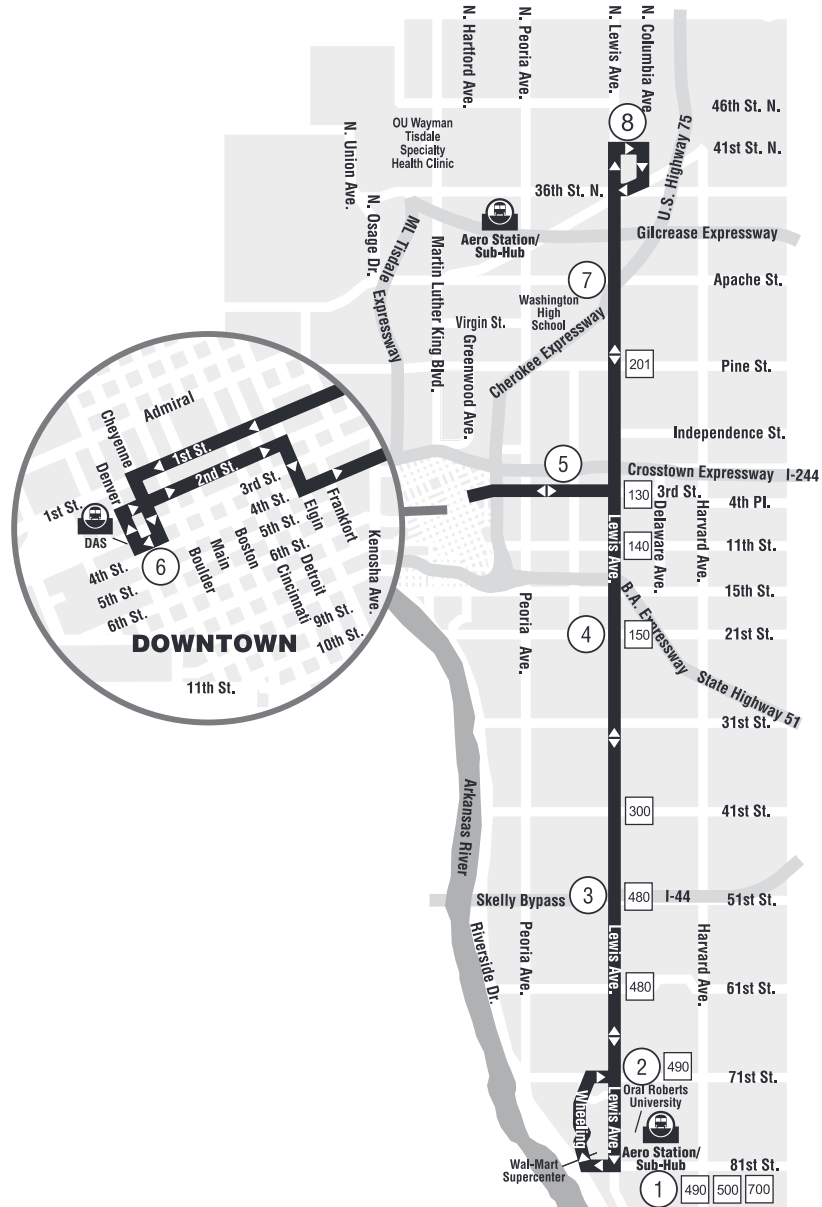

112 LEWIS • MONDAY - SATURDAY

- Cityplex Towers
- Oral Roberts University
- Springdale Shopping Center
- TRAICE Academy
- Tulsa Health Department
- Tulsa Job Corps
- Victory Christian
- Wal-Mart Super Center
- Whittier Library
- YWCA

- ① Timing Point
- 700 Intersecting Routes
- Sub-Hub

112 LEWIS • MONDAY - FRIDAY

NORTHBOUND

81stSt. Walmart	Lewis 71stSt.	Lewis 51stSt.	Lewis 21stSt.	3rdSt. Rockford	DAS 6 Arrive	DAS 6 Depart	3rdSt. Rockford	Lewis Apache	Columbia 41stSt.N.	
①	②	③	④	⑤	⑥	⑥	⑤	⑦	⑧	
6:34	6:40	6:46	6:56	7:04	7:10	7:15	7:21	7:29	7:34	
7:34	7:40	7:46	7:56	8:04	8:10	8:15	8:21	8:29	8:34	
8:34	8:40	8:46	8:56	9:04	9:10	9:15	9:21	9:29	9:34	
9:34	9:40	9:46	9:56	10:04	10:10	10:15	10:21	10:29	10:34	
10:34	10:40	10:46	10:56	11:04	11:10	11:15	11:21	11:29	11:34	
11:34	11:40	11:46	11:56	12:04	12:10	12:15	12:21	12:29	12:34	
12:34	12:40	12:46	12:56	1:04	1:10	1:15	1:21	1:29	1:34	
1:34	1:40	1:46	1:56	2:04	2:10	2:15	2:21	2:29	2:34	
2:34	2:40	2:46	2:56	3:04	3:10	3:15	3:21	3:29	3:34	
3:34	3:40	3:46	3:56	4:04	4:10	4:15	4:21	4:29	4:34	
4:34	4:40	4:46	4:56	5:04	5:10	5:15	5:21	5:29	5:34	
5:34	5:40	5:46	5:56	6:04	6:10	6:15	6:21	6:29	6:34	
6:34	6:40	6:46	6:56	7:04	7:10	7:15	7:21	7:29	7:34	To Garage