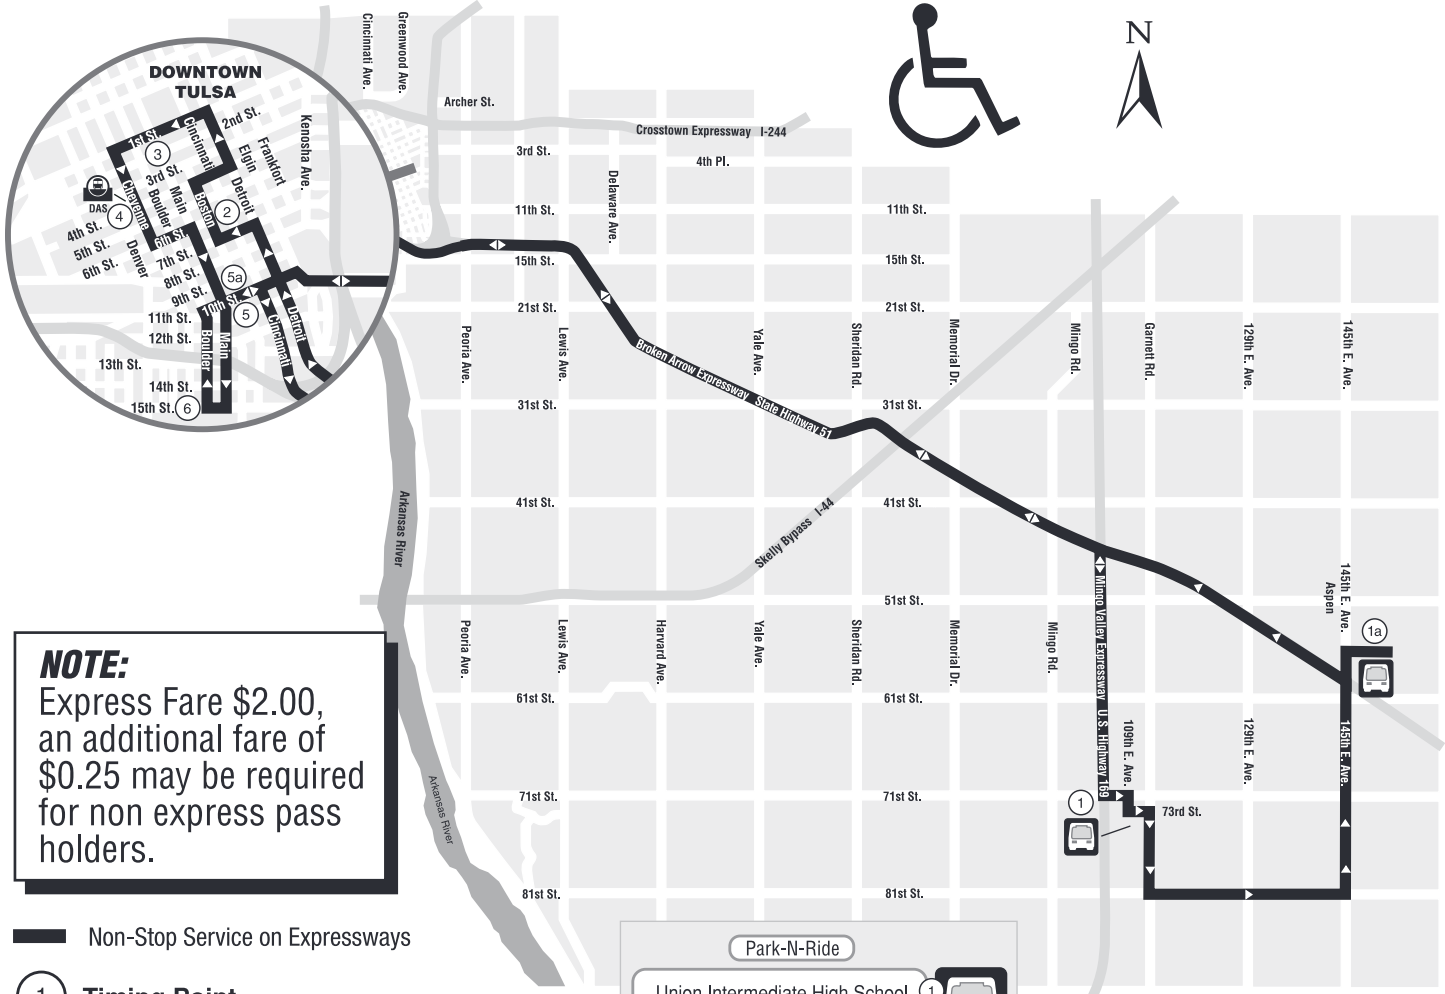

900 EXPRESS ROUTE • MONDAY - FRIDAY

MORNING OR EVENING ONLY

NOTE:
Express Fare \$2.00,
an additional fare of
\$0.25 may be required
for non express pass
holders.

-  Non-Stop Service on Expressways
 -  Timing Point
 -  Bus Stations
- DAS - Denver Avenue (Downtown)

Park-N-Ride

Union Intermediate High School  

7616 South Garnett

Church at BattleCreek  

3025 N. Aspen North of B.A.
Expressway on 145th E. Ave.

900 EXPRESS ROUTE • MONDAY - FRIDAY

To & From Downtown • **NOSATURDAYSERVICE**

MORNING TO DOWNTOWN

UnionInterm. HighSchool	BattleCreek Church	Boston 6thSt.	1stSt. Main	Cheyenne 5thSt.	Main 10thSt.	Boulder 15thSt.	ToGarage
①	①a	②	③	④	⑤	⑥	
6:50	7:06	7:22	7:28	7:31	7:34	7:37	

Lighttype=AMBold type = PM

EVENING FROM DOWNTOWN

Boulder 15thSt.	Boston 6thSt.	1stSt. Main	Cheyenne 5thSt.	10thSt. Boston	UnionInterm. HighSchool	BattleCreek Church	To Garage
⑥	②	③	④	⑤a	①	①a	
5:10	5:16	5:22	5:25	5:28	5:51	6:08	

Lighttype=AMBold type = PM