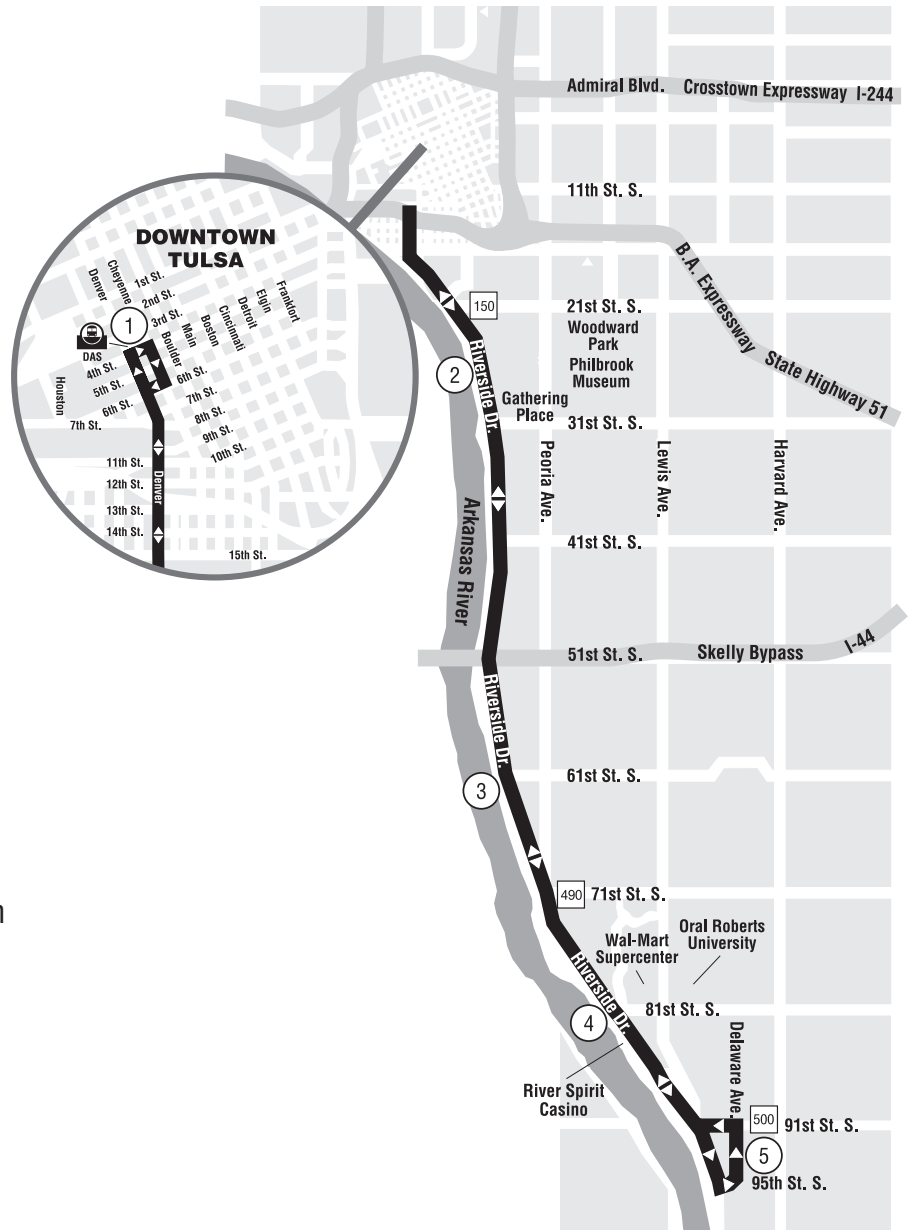

109 RIVERSIDE • MONDAY - SATURDAY

1 Timing Point

700 Intersecting Routes

 DAS - Denver Avenue Station (Downtown)

- Gathering Place
- Discovery Lab
- River Parks
- River Spirit Casino
- River Market Shopping Center
- Walmart Neighborhood Market
- Ascension Medical Group St John

109 RIVERSIDE • MONDAY - SATURDAY

FROM DOWNTOWN

DAS BAY 9	Riverside Gathering Pl.	Riverside 61st St.	Riverside Casino Drive	Delaware 95th St.	
①	②	③	④	⑤	
6:00	6:07	6:16	6:24	6:30	
6:40	6:47	6:56	7:04	7:10	
7:20	7:27	7:36	7:44	7:50	
8:00	8:07	8:16	8:24	8:30	
8:40	8:47	8:56	9:04	9:10	
9:20	9:27	9:36	9:44	9:50	
10:00	10:07	10:16	10:24	10:30	
10:40	10:47	10:56	11:04	11:10	
11:20	11:27	11:36	11:44	11:50	
12:00	12:07	12:16	12:24	12:30	
12:40	12:47	12:56	1:04	1:10	
1:20	1:27	1:36	1:44	1:50	
2:00	2:07	2:16	2:24	2:30	
2:40	2:47	2:56	3:04	3:10	
3:20	3:27	3:36	3:44	3:50	
4:00	4:07	4:16	4:24	4:30	
4:40	4:47	4:56	5:04	5:10	
5:20	5:27	5:36	5:44	5:50	
6:00	6:07	6:16	6:24	6:30	
6:40	6:47	6:56	7:04	7:10	To Garage

Light type = AM **Bold type = PM**

TO DOWNTOWN

Delaware 95th St.	Riverside Casino Drive	Riverside 61st St.	Riverside Gathering Pl.	DAS	
⑤	④	③	②	①	
6:00	6:06	6:14	6:23	6:30	
6:40	6:46	6:54	7:03	7:10	
7:20	7:26	7:34	7:43	7:50	
8:00	8:06	8:14	8:23	8:30	
8:40	8:46	8:54	9:03	9:10	
9:20	9:26	9:34	9:43	9:50	
10:00	10:06	10:14	10:23	10:30	
10:40	10:46	10:54	11:03	11:10	
11:20	11:26	11:34	11:43	11:50	
12:00	12:06	12:14	12:23	12:30	
12:40	12:46	12:54	1:03	1:10	
1:20	1:26	1:34	1:43	1:50	
2:00	2:06	2:14	2:23	2:30	
2:40	2:46	2:54	3:03	3:10	
3:20	3:26	3:34	3:43	3:50	
4:00	4:06	4:14	4:23	4:30	
4:40	4:46	4:54	5:03	5:10	
5:20	5:26	5:34	5:43	5:50	
6:00	6:06	6:14	6:23	6:30	
6:40	6:46	6:54	7:03	7:10	To Garage