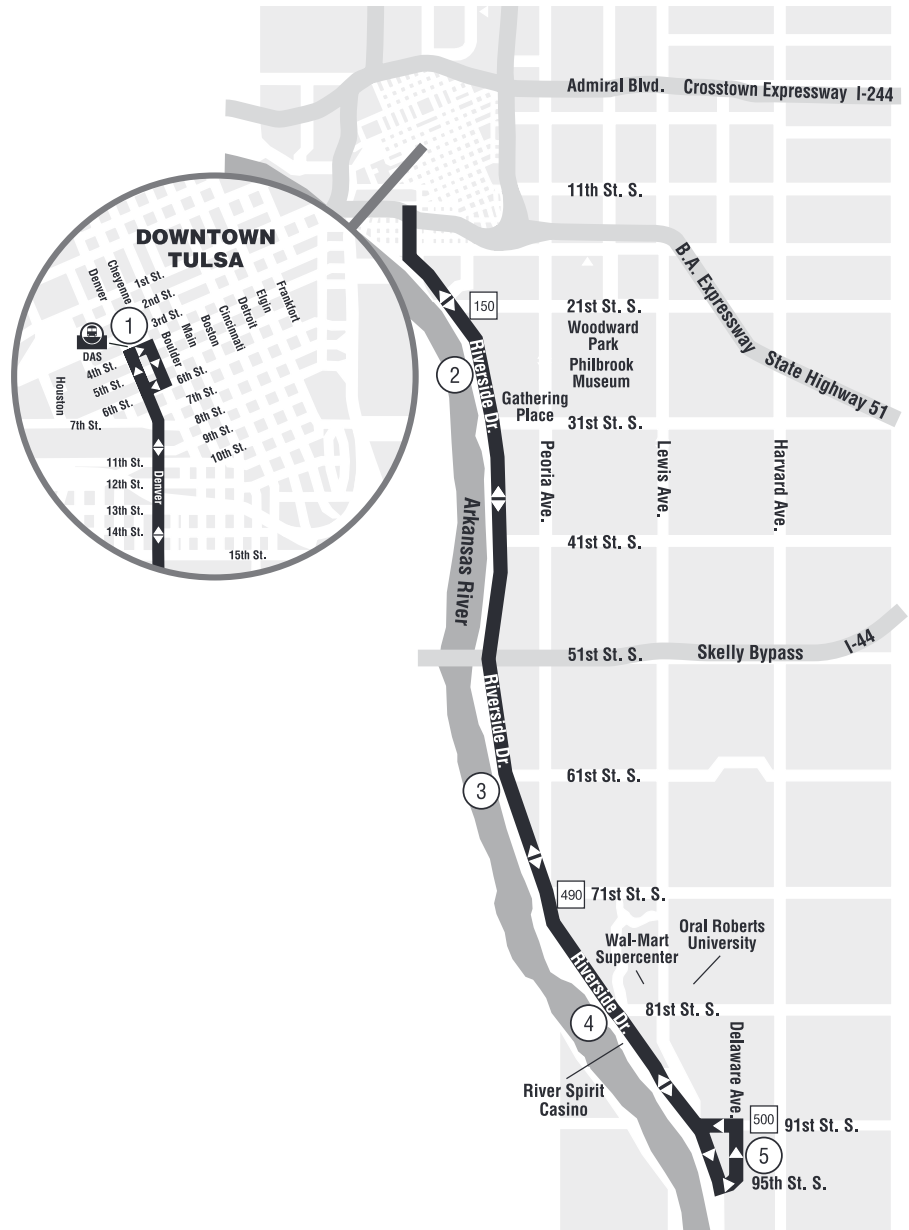

109 RIVERSIDE • MONDAY - SATURDAY

1 Timing Point

700 Intersecting Routes

 DAS - Denver Avenue Station (Downtown)

- GatheringPlace
- DiscoveryLab
- RiverParks
- RiverSpiritCasino
- RiverMarketShoppingCenter
- WalmartNeighborhoodMarket
- AscensionMedicalGroupStJohn

109 RIVERSIDE • MONDAY - FRIDAY

FROM DOWNTOWN

DAS Bay 9	Riverside GatheringPl.	Riverside 61stSt.	Riverside CasinoDrive	Riverside 95thSt.	Delaware
①	②	③	④	⑤	
6:00	6:06	6:14	6:20	6:25	
7:00	7:06	7:14	7:20	7:25	
8:00	8:06	8:14	8:20	8:25	
9:00	9:06	9:14	9:20	9:25	
10:00	10:06	10:14	10:20	10:25	
11:00	11:06	11:14	11:20	11:25	
12:00	12:06	12:14	12:20	12:25	
1:00	1:06	1:14	1:20	1:25	
2:00	2:06	2:14	2:20	2:25	
3:00	3:06	3:14	3:20	3:25	
4:00	4:06	4:14	4:20	4:25	
5:00	5:06	5:14	5:20	5:25	
6:00	6:06	6:14	6:20	6:25	To Garage

Lighttype=AM Bold type = PM

TO DOWNTOWN

Delaware 95thSt.	Riverside CasinoDrive	Riverside 61stSt.	Riverside GatheringPl.	DAS Bay 9
⑤	④	③	②	①
6:25	6:30	6:36	6:44	6:50
7:25	7:30	7:36	7:44	7:50
8:25	8:30	8:36	8:44	8:50
9:25	9:30	9:36	9:44	9:50
10:25	10:30	10:36	10:44	10:50
11:25	11:30	11:36	11:44	11:50
12:25	12:30	12:36	12:44	12:50
1:25	1:30	1:36	1:44	1:50
2:25	2:30	2:36	2:44	2:50
3:25	3:30	3:36	3:44	3:50
4:25	4:30	4:36	4:44	4:50
5:25	5:30	5:36	5:44	5:50
6:25	6:30	6:36	6:44	6:50

Lighttype=AM Bold type = PM

TO DOWNTOWN

Delaware 95thSt.	Riverside CasinoDrive	Riverside 61stSt.	Riverside GatheringPl.	DAS Bay 9	
(5)	(4)	(3)	(2)	(1)	
6:25	6:30	6:36	6:44	6:50	
7:25	7:30	7:36	7:44	7:50	
8:25	8:30	8:36	8:44	8:50	
9:25	9:30	9:36	9:44	9:50	
10:25	10:30	10:36	10:44	10:50	
11:25	11:30	11:36	11:44	11:50	
12:25	12:30	12:36	12:44	12:50	
1:25	1:30	1:36	1:44	1:50	
2:25	2:30	2:36	2:44	2:50	
3:25	3:30	3:36	3:44	3:50	
4:25	4:30	4:36	4:44	4:50	
5:25	5:30	5:36	5:44	5:50	
6:25	6:30	6:36	6:44	6:50	To Garage