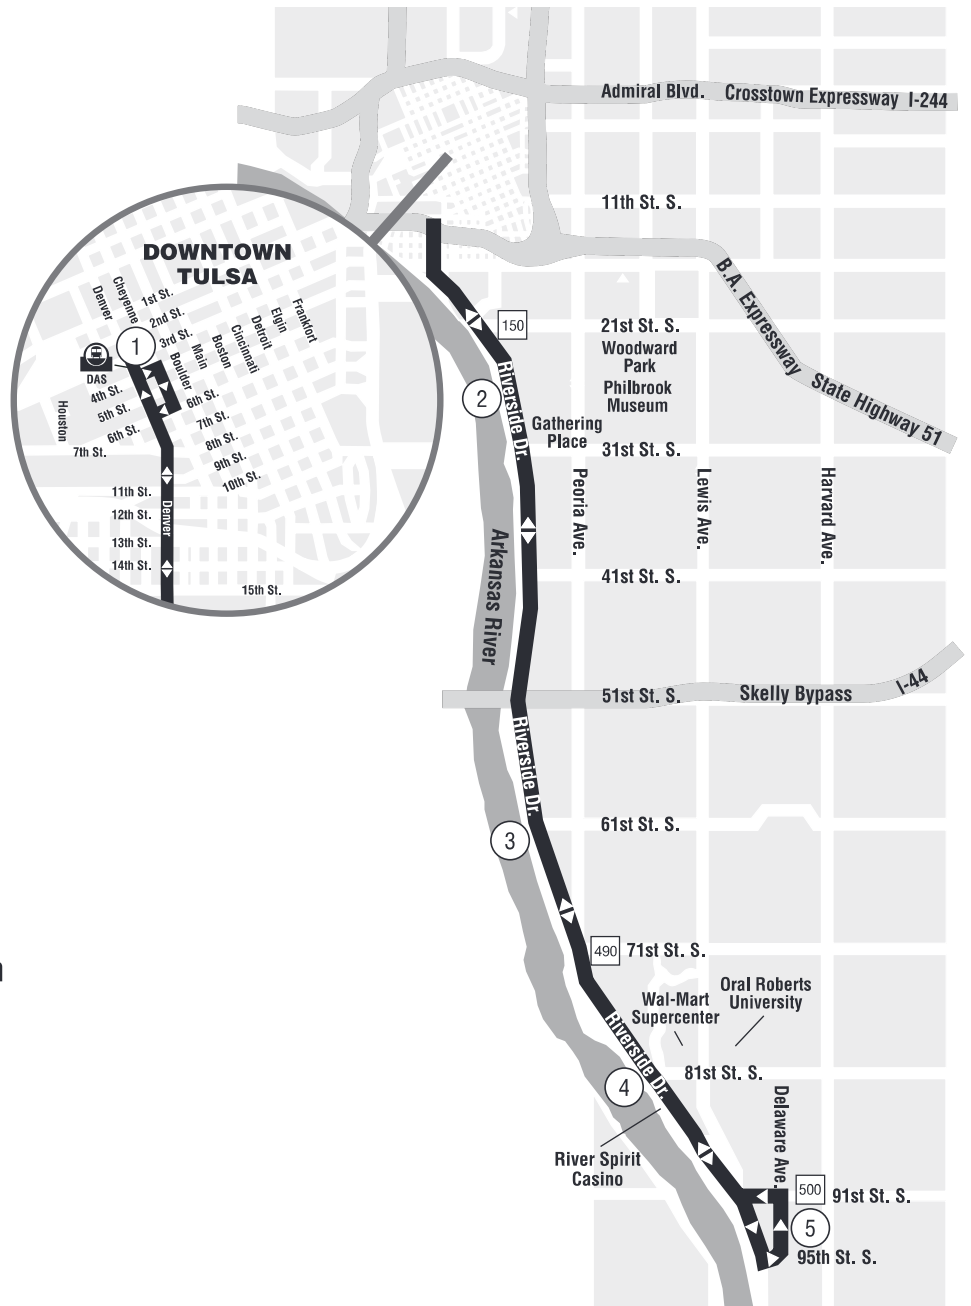

109 RIVERSIDE • MONDAY - SATURDAY

1 Timing Point

700 Intersecting Routes

DAS - Denver Avenue Station (Downtown)

- Gathering Place
- Discovery Lab
- River Parks
- River Spirit Casino
- River Market Shopping Center
- Walmart Neighborhood Market
- Ascension Medical Group St John

109 RIVERSIDE • MONDAY - FRIDAY

FROM DOWNTOWN

DAS BAY 9	Riverside Gathering Pl.	Riverside 61st St.	Riverside Casino Drive	Delaware 95th St.	
①	②	③	④	⑤	
6:00	6:07	6:16	6:24	6:30	
6:40	6:47	6:56	7:04	7:10	
7:20	7:27	7:36	7:44	7:50	
8:00	8:07	8:16	8:24	8:30	
8:40	8:47	8:56	9:04	9:10	
9:20	9:27	9:36	9:44	9:50	
10:00	10:07	10:16	10:24	10:30	
10:40	10:47	10:56	11:04	11:10	
11:20	11:27	11:36	11:44	11:50	
12:00	12:07	12:16	12:24	12:30	
12:40	12:47	12:56	1:04	1:10	
1:20	1:27	1:36	1:44	1:50	
2:00	2:07	2:16	2:24	2:30	
2:40	2:47	2:56	3:04	3:10	
3:20	3:27	3:36	3:44	3:50	
4:00	4:07	4:16	4:24	4:30	
4:40	4:47	4:56	5:04	5:10	
5:20	5:27	5:36	5:44	5:50	
6:00	6:07	6:16	6:24	6:30	
6:40	6:47	6:56	7:04	7:10	To Garage

Light type = AM **Bold type = PM**

TO DOWNTOWN

Delaware 95th St.	Riverside Casino Drive	Riverside 61st St.	Riverside Gathering Pl.	DAS	
⑤	④	③	②	①	
6:05	6:11	6:19	6:28	6:35	
6:45	6:51	6:59	7:08	7:15	
7:25	7:31	7:39	7:48	7:55	
8:05	8:11	8:19	8:28	8:35	
8:45	8:51	8:59	9:08	9:15	
9:25	9:31	9:39	9:48	9:55	
10:05	10:11	10:19	10:28	10:35	
10:45	10:51	10:59	11:08	11:15	
11:25	11:31	11:39	11:48	11:55	
12:05	12:11	12:19	12:28	12:35	
12:45	12:51	12:59	1:08	1:15	
1:25	1:31	1:39	1:48	1:55	
2:05	2:11	2:19	2:28	2:35	
2:45	2:51	2:59	3:08	3:15	
3:25	3:31	3:39	3:48	3:55	
4:05	4:11	4:19	4:28	4:35	
4:45	4:51	4:59	5:08	5:15	
5:25	5:31	5:39	5:48	5:55	
6:05	6:11	6:19	6:28	6:35	
6:35	6:41	6:49	6:58	7:05	To Garage