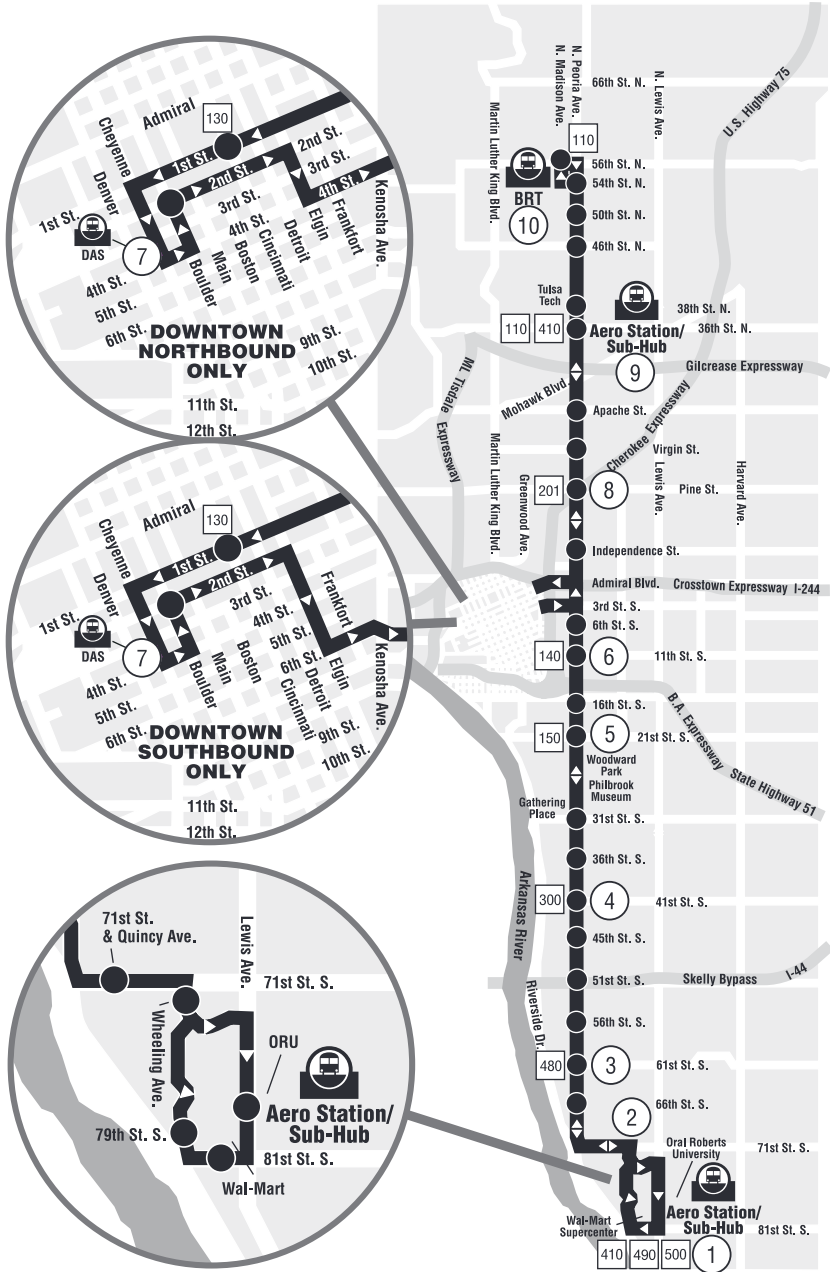

700 AERO PEORIA • MONDAY - SATURDAY

- 1 Timing Point
- 210 Intersecting Routes
- DAS - Denver Avenue (Downtown)**
- BRT Stations**
- 700 AERO/Peoria Route**

AERO Designated Stops:

- 56th St N
- 54th St N
- 50th St N (McLain High School)
- 46th St N
- 38th St N (Tulsa Tech)
- 36th St N
- Apache St
- Virgin St
- Pine St
- Independence St
- 1st St & Cincinnati Ave
- Denver Ave Station
- 2nd St S & Boulder Ave
- 6th St S
- 11th St S
- 16th St S
- 21st St S
- 31st S
- 36th St S
- 41st St S
- 45th St S
- 51st St S
- 56th St S
- 61st St S
- 67th St S
- 71st St & Quincy Ave
- 72nd St & Wheeling Ave
- Lewis Ave & ORU
- 81st St (Wal-Mart)
- 79th St. S