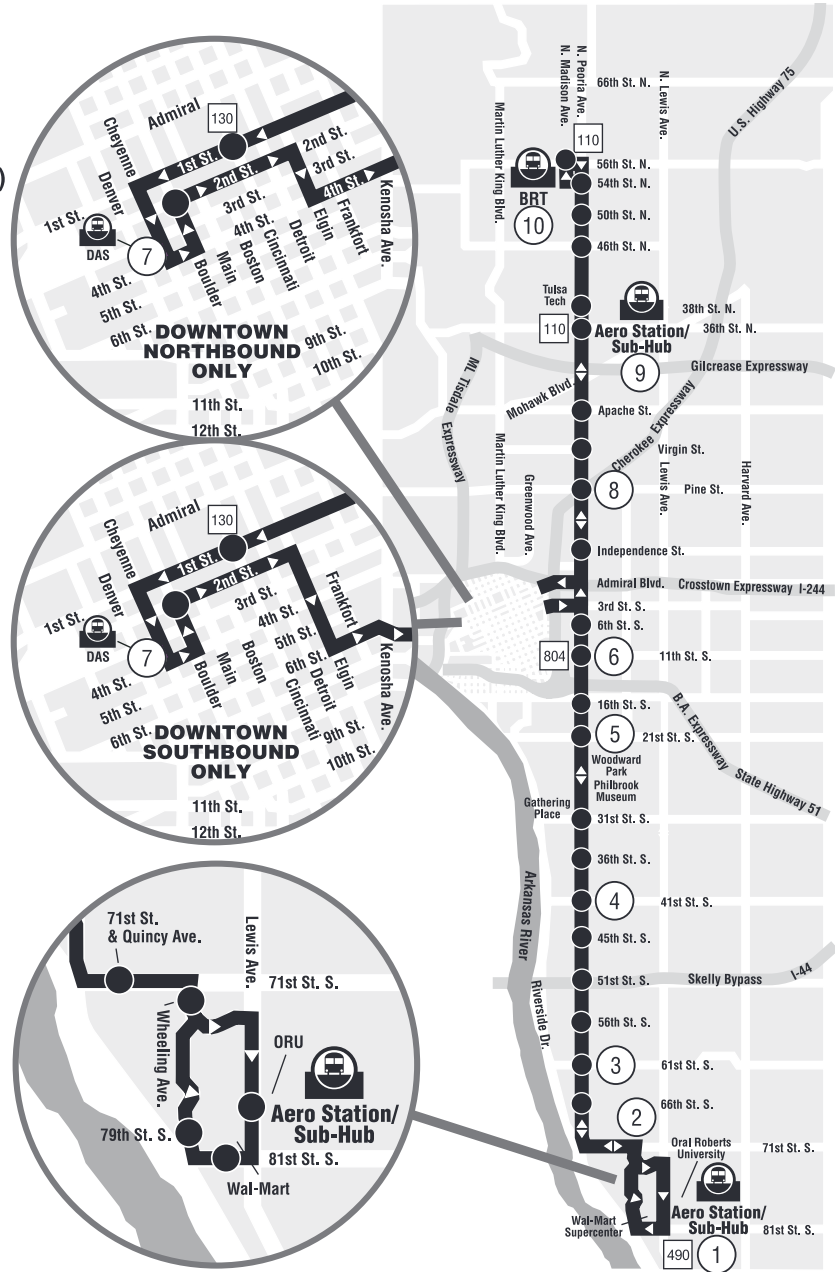

700 AERO PEORIA • MONDAY - SATURDAY

- 1 Timing Point
- 210 Intersecting Routes
- DAS - Denver Avenue (Downtown)**
- BRT Stations**
- 700 AERO/Peoria Route**

AERO Designated Stops:

- 56th St N
- 54th St N
- 50th St N (McLain High School)
- 46th St N
- 38th St N (Tulsa Tech)
- 36th St N
- Apache St
- Virgin St
- Pine St
- Independence St
- 1st St & Cincinnati Ave
- Denver Ave Station
- 2nd St S & Boulder Ave
- 6th St S
- 11th St S
- 16th St S
- 21st St S
- 31st S
- 36th St S
- 41st St S
- 45th St S
- 51st St S
- 56th St S
- 61st St S
- 67th St S
- 71st St & Quincy Ave
- 72nd St & Wheeling Ave
- Lewis Ave & ORU
- 81st St (Wal-Mart)
- 79th St. S

Lighttype=AMBold type = PM

700 AERO PEORIA

700 AERO PEORIA • SUNDAY

- Timing Point
- Intersecting Routes
- DAS - Denver Avenue (Downtown)
- BRT Stations
- 700 AERO/Peoria Route

AERO Designated Stops:

- 56th St N
- 54th St N
- 50th St N (McLain High School)
- 46th St N
- 38th St N (Tulsa Tech)
- 36th St N
- Apache St
- Virgin St
- Pine St
- Independence St
- 1st St & Cincinnati Ave
- Denver Ave Station
- 2nd St S & Boulder Ave
- 6th St S
- 11th St S
- 16th St S
- 21st St S
- 31st S
- 36th St S
- 41st St S
- 45th Pl S
- 51st St S
- 56th St S
- 61st St S
- 67th St S
- 71st St & Quincy Ave
- 72nd St & Wheeling Ave
- Lewis Ave & ORU
- 81st St (Wal-Mart)
- 79th St. S