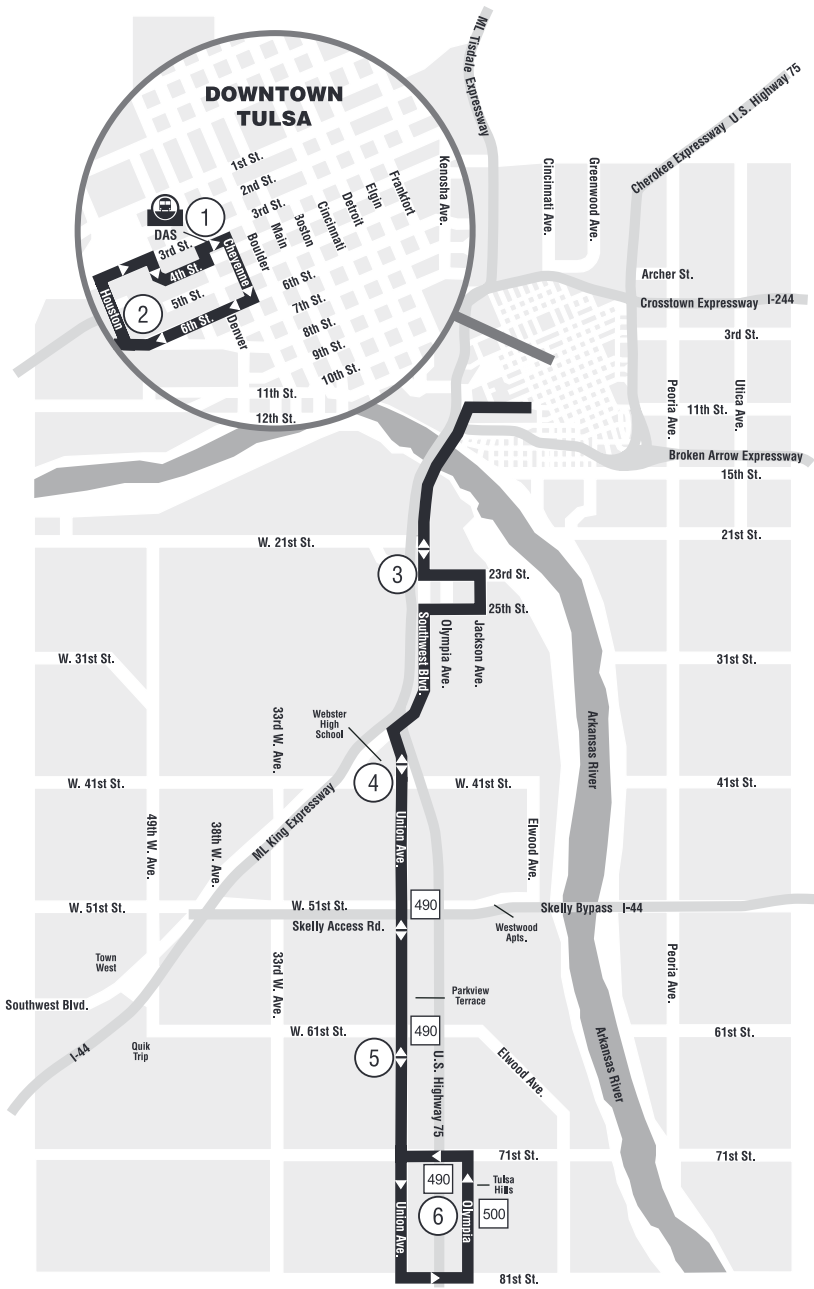

117 UNION / SOUTHWEST BLVD. • MONDAY - SATURDAY

- Brightwater Apartments
- Department of Human Services
- Hewgley Terrace
- Lafortune Towers
- OSU Medical Center
- Parkview Terrace
- Tulsa Hills
- Webster High School
- Western Pines Apartments

- 1 Timing Point
- 700 Intersecting Routes
- Bus Stations

DAS - Denver Avenue (Downtown)

117 UNION / SOUTHWEST BLVD. • MONDAY - FRIDAY

FROM DOWNTOWN

DAS Bay 8	OSU Med.	23rd SWBlvd	Union 41st	Union 61st	OlympiaAve Loves	
①	②	③	④	⑤	⑥	
5:20	5:24	5:31	5:39	5:47	5:57	
6:00	6:04	6:11	6:19	6:27	6:37	
6:40	6:44	6:51	6:59	7:07	7:17	
7:20	7:24	7:31	7:39	7:47	7:57	
8:00	8:04	8:11	8:19	8:27	8:37	
8:40	8:44	8:51	8:59	9:07	9:17	
9:20	9:24	9:31	9:39	9:47	9:57	
10:00	10:04	10:11	10:19	10:27	10:37	
10:40	10:44	10:51	10:59	11:07	11:17	
11:20	11:24	11:31	11:39	11:47	11:57	
12:00	12:04	12:11	12:19	12:27	12:37	
12:40	12:44	12:51	12:59	1:07	1:17	
1:20	1:24	1:31	1:39	1:47	1:57	
2:00	2:04	2:11	2:19	2:27	2:37	
2:40	2:44	2:51	2:59	3:07	3:17	
3:20	3:24	3:31	3:39	3:47	3:57	
4:00	4:04	4:11	4:19	4:27	4:37	
4:40	4:44	4:51	4:59	5:07	5:17	
5:20	5:24	5:31	5:39	5:47	5:57	
6:00	6:04	6:11	6:19	6:27	6:37	To Garage
6:40	6:44	6:51	6:59	7:07	7:17	To Garage

Lighttype=AMBold type = PM

TO DOWNTOWN

OlympiaAve Loves	Union 61st	Union 41st	SWBlvd 23rd	OSU Med	DAS	
⑥	⑤	④	③	②	①	
6:43	6:49	6:56	7:05	7:11	7:15	
7:23	7:29	7:36	7:45	7:51	7:55	
8:03	8:09	8:16	8:25	8:31	8:35	
8:43	8:49	8:56	9:05	9:11	9:15	
9:23	9:29	9:36	9:45	9:51	9:55	
10:03	10:09	10:16	10:25	10:31	10:35	
10:43	10:49	10:56	11:05	11:11	11:15	
11:23	11:29	11:36	11:45	11:51	11:55	
12:03	12:09	12:16	12:25	12:31	12:35	
12:43	12:49	12:56	1:05	1:11	1:15	
1:23	1:29	1:36	1:45	1:51	1:55	
2:03	2:09	2:16	2:25	2:31	2:35	
2:43	2:49	2:56	3:05	3:11	3:15	
3:23	3:29	3:36	3:45	3:51	3:55	
4:03	4:09	4:16	4:25	4:31	4:35	
4:43	4:49	4:56	5:05	5:11	5:15	
5:23	5:29	5:36	5:45	5:51	5:55	
6:03	6:09	6:16	6:25	6:31	6:35	To Garage