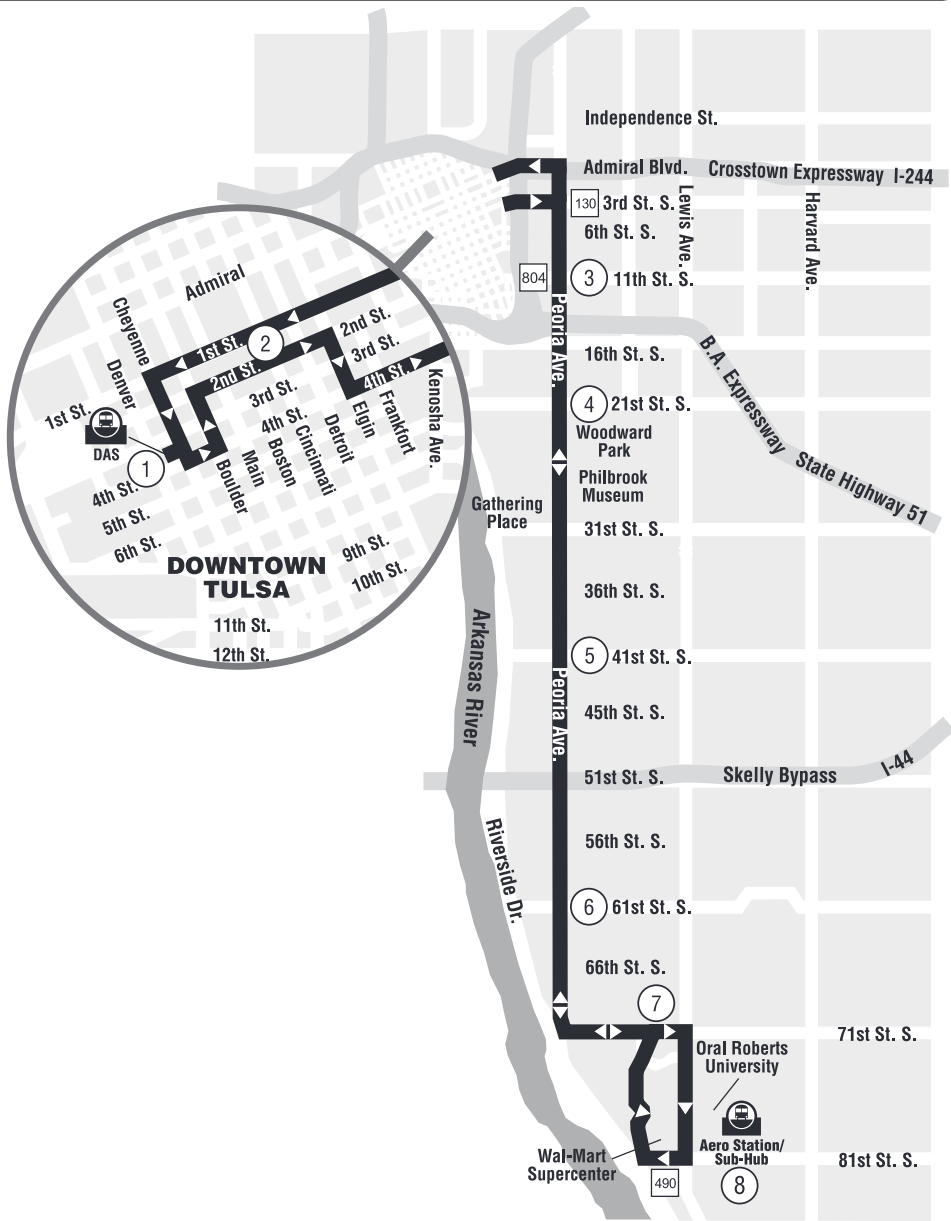

805 PEORIA • NIGHTLINE

- 1 Timing Point
- 700 Intersecting Routes
- DAS - Denver Avenue (Downtown) Aero Station/Sub-Hub

NORTHBOUND - MONDAY-SATURDAY

81stSt. Wal-Mart	71stSt. Quincy	Peoria 61stSt.	Peoria 41stSt.	Peoria 21stSt.	Peoria 11thSt.	1stSt. Cincinnati	DAS Bay 10
⑧	⑦	⑥	⑤	④	③	②	①
10:15	10:22	10:27	10:35	10:43	10:47	10:54	10:59

SOUTHBOUND - MONDAY-SATURDAY

DAS Bay 10	2ndSt. Cincinnati	Peoria 11thSt.	Peoria 21stSt.	Peoria 41stSt.	Peoria 61stSt.	71stSt. Quincy	81stSt. Wal-Mart
①	②	③	④	⑤	⑥	⑦	⑧
11:00	11:09	11:15	11:19	11:27	11:37	11:43	11:55