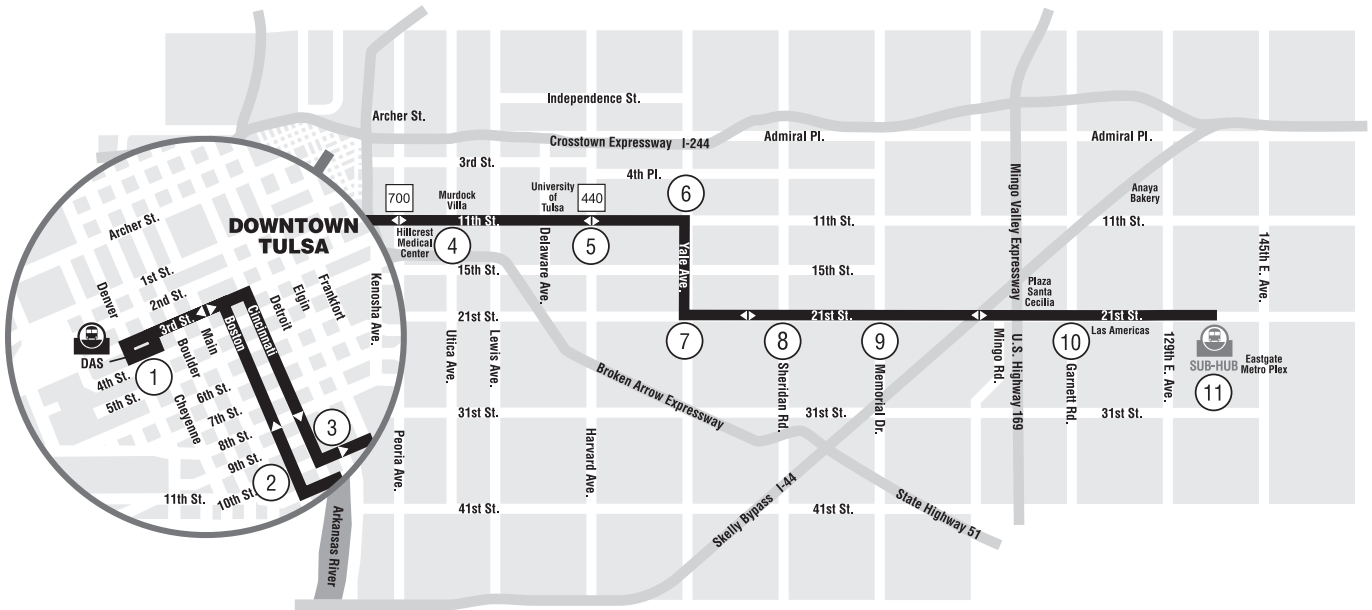

804 11th STREET/21st STREET • NIGHTLINE & SUNDAY

1 Timing Point

700 Intersecting Routes

Bus Stations

DAS - Denver Avenue (Downtown)

Sub-Hub

- Community Health Connection
- Direct TV
- Eastgate Metroplex
- Hillcrest Medical Center
- Las Americas
- Meadows Apartments
- Murdock Villa

Eastgate Sub-Hub	21st St. Garnett	21st St. Memorial	21st St. Sheridan	Yale 21st St.	11th St. Yale	11th St. Harvard	11th St. Utica	10th St. Boston	DAS
11	10	9	8	7	6	5	4	2	1
7:55	8:03	8:10	8:14	8:18	8:22	8:28	8:34	8:38	8:45
8:55	9:03	9:10	9:14	9:18	9:22	9:28	9:34	9:38	9:45
9:55	10:03	10:10	10:14	10:18	10:22	10:28	10:34	10:38	10:45
10:55	11:03	11:10	11:14	11:18	11:22	11:28	11:34	11:38	11:45

FROM DOWNTOWN - MONDAY-SATURDAY

DAS Bay 3	Cincinnati 10th St.	11th St. Utica	11th St. Harvard	Yale 11th St.	21st St. Yale	21st St. Sheridan	21st St. Memorial	21st St. Garnett	Eastgate Sub-Hub
1	3	4	5	6	7	8	9	10	11
8:00	8:04	8:08	8:14	8:18	8:22	8:26	8:30	8:37	8:48
9:00	9:04	9:08	9:14	9:18	9:22	9:26	9:30	9:37	9:48
10:00	10:04	10:08	10:14	10:18	10:22	10:26	10:30	10:37	10:48
11:00	11:04	11:08	11:14	11:18	11:22	11:26	11:30	11:37	11:48

FROM DOWNTOWN - SUNDAY

DAS Bay 3	Cincinnati 10th St.	11th St. Utica	11th St. Harvard	Yale 11th St.	21st St. Yale	21st St. Sheridan	21st St. Memorial	21st St. Garnett	Eastgate Sub-Hub
①	③	④	⑤	⑥	⑦	⑧	⑨	⑩	⑪
8:00	8:04	8:08	8:14	8:18	8:22	8:26	8:30	8:37	8:48
9:00	9:04	9:08	9:14	9:18	9:22	9:26	9:30	9:37	9:48
10:00	10:04	10:08	10:14	10:18	10:22	10:26	10:30	10:37	10:48
11:00	11:04	11:08	11:14	11:18	11:22	11:26	11:30	11:37	11:48
12:00	12:04	12:08	12:14	12:18	12:22	12:26	12:30	12:37	12:48
1:00	1:04	1:08	1:14	1:18	1:22	1:26	1:30	1:37	1:48
2:00	2:04	2:08	2:14	2:18	2:22	2:26	2:30	2:37	2:48
3:00	3:04	3:08	3:14	3:18	3:22	3:26	3:30	3:37	3:48
4:00	4:04	4:08	4:14	4:18	4:22	4:26	4:30	4:37	4:48
5:00	5:04	5:08	5:14	5:18	5:22	5:26	5:30	5:37	5:48
6:00	6:04	6:08	6:14	6:18	6:22	6:26	6:30	6:37	6:48