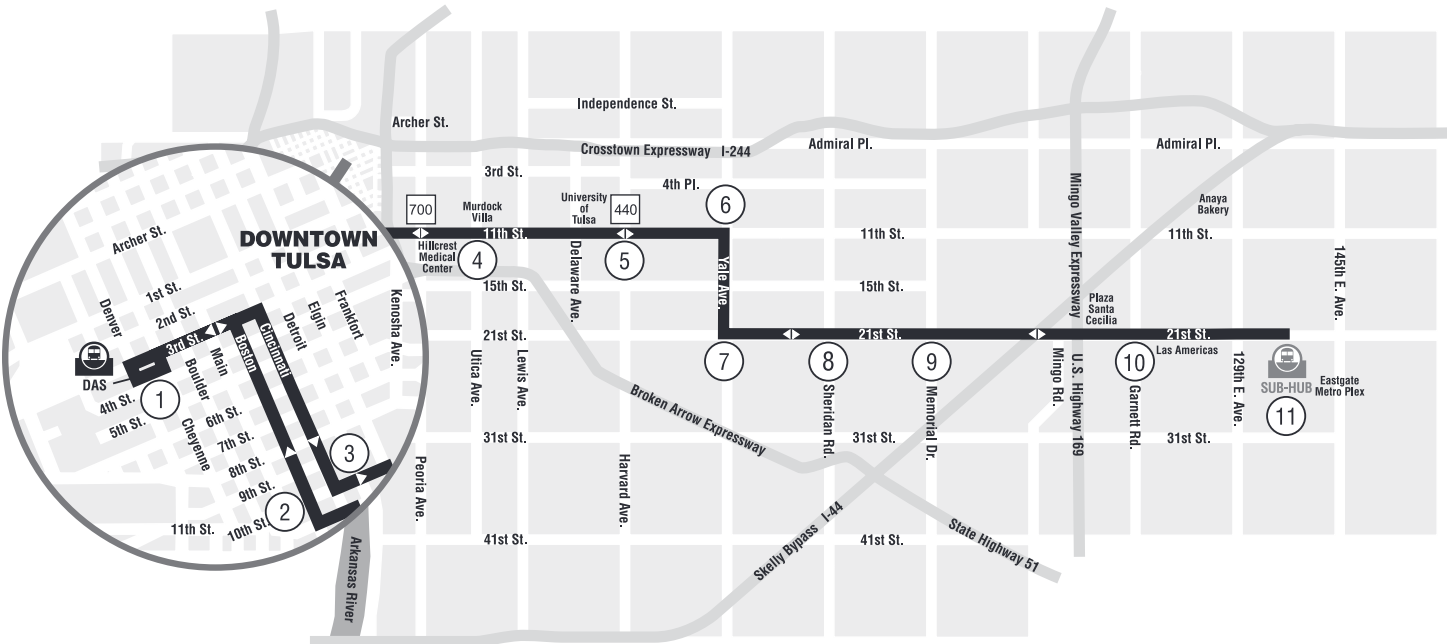

804 11th STREET/21st STREET • NIGHTLINE & SUNDAY

1 Timing Point

700 Intersecting Routes

Bus Stations

DAS - Denver Avenue (Downtown)

Sub-Hub

- Community Health Connection
- Direct TV
- Eastgate Metroplex
- Hillcrest Medical Center
- Las Americas
- Meadows Apartments
- Murdock Villa

Eastgate Sub-Hub	21stSt. Garnett	21stSt. Memorial	21stSt. Sheridan	Yale 21stSt.	11thSt. Yale	11thSt. Harvard	11thSt. Utica	10thSt. Boston	DAS
⑪	⑩	⑨	⑧	⑦	⑥	⑤	④	②	①
7:55	8:03	8:10	8:14	8:18	8:22	8:28	8:34	8:38	8:45
8:55	9:03	9:10	9:14	9:18	9:22	9:28	9:34	9:38	9:45
9:55	10:03	10:10	10:14	10:18	10:22	10:28	10:34	10:38	10:45
10:55	11:03	11:10	11:14	11:18	11:22	11:28	11:34	11:38	11:45

FROM DOWNTOWN - MONDAY-SATURDAY

DAS Bay 3	Cincinnati 10thSt.	11thSt. Utica	11thSt. Harvard	Yale 11thSt.	21stSt. Yale	21stSt. Sheridan	21stSt. Memorial	21stSt. Garnett	Eastgate Sub-Hub
①	③	④	⑤	⑥	⑦	⑧	⑨	⑩	⑪
8:00	8:04	8:08	8:14	8:18	8:22	8:26	8:30	8:37	8:48
9:00	9:04	9:08	9:14	9:18	9:22	9:26	9:30	9:37	9:48
10:00	10:04	10:08	10:14	10:18	10:22	10:26	10:30	10:37	10:48
11:00	11:04	11:08	11:14	11:18	11:22	11:26	11:30	11:37	11:48

FROM DOWNTOWN - SUNDAY

DAS Bay 3	Cincinnati 10thSt.	11thSt. Utica	11thSt. Harvard	Yale 11thSt.	21stSt. Yale	21stSt. Sheridan	21stSt. Memorial	21stSt. Garnett	Eastgate Sub-Hub
①	③	④	⑤	⑥	⑦	⑧	⑨	⑩	⑪
8:00	8:04	8:08	8:14	8:18	8:22	8:26	8:30	8:37	8:48
9:00	9:04	9:08	9:14	9:18	9:22	9:26	9:30	9:37	9:48
10:00	10:04	10:08	10:14	10:18	10:22	10:26	10:30	10:37	10:48
11:00	11:04	11:08	11:14	11:18	11:22	11:26	11:30	11:37	11:48
12:00	12:04	12:08	12:14	12:18	12:22	12:26	12:30	12:37	12:48
1:00	1:04	1:08	1:14	1:18	1:22	1:26	1:30	1:37	1:48
2:00	2:04	2:08	2:14	2:18	2:22	2:26	2:30	2:37	2:48
3:00	3:04	3:08	3:14	3:18	3:22	3:26	3:30	3:37	3:48
4:00	4:04	4:08	4:14	4:18	4:22	4:26	4:30	4:37	4:48
5:00	5:04	5:08	5:14	5:18	5:22	5:26	5:30	5:37	5:48
6:00	6:04	6:08	6:14	6:18	6:22	6:26	6:30	6:37	6:48