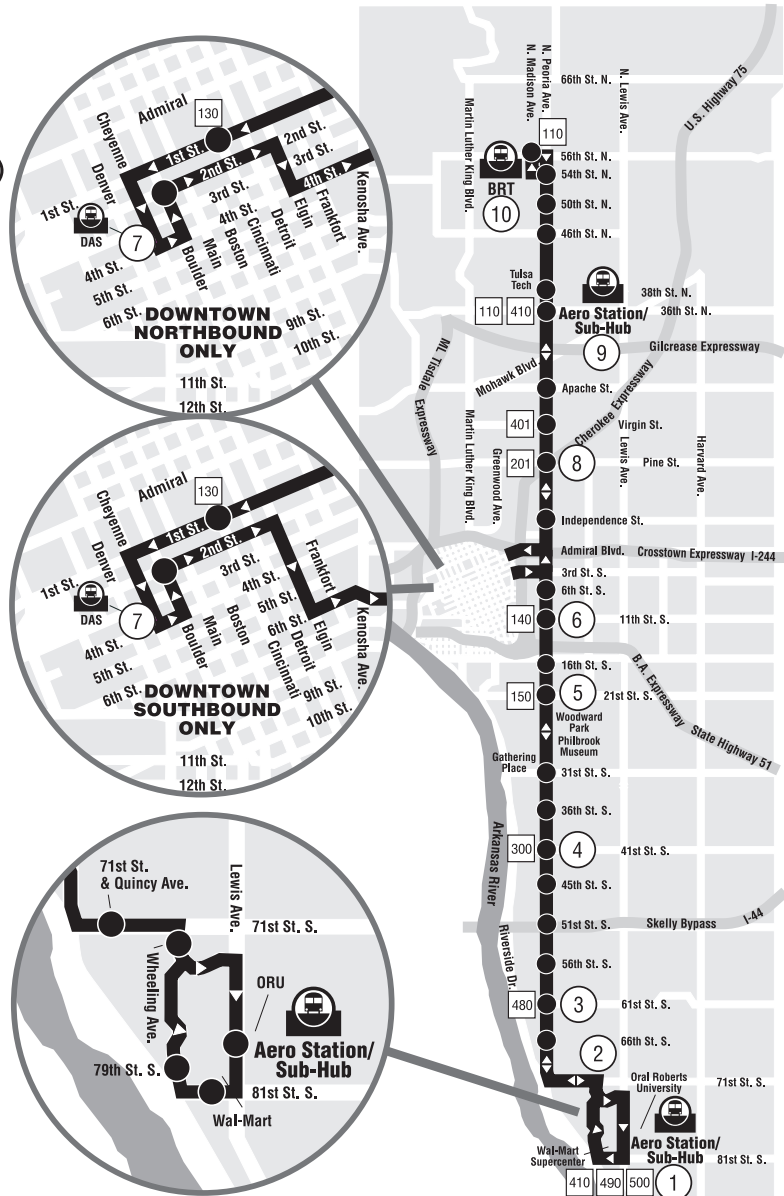

700 AERO PEORIA • MONDAY - SATURDAY

-  1 Timing Point
-  210 Intersecting Routes
-  DAS - Denver Avenue (Downtown)
-  BRT Stations
-  700 AERO/Peoria Route

AERO Designated Stops:

- 56th St N
- 54th St N
- 50th St N (McLain High School)
- 46th St N
- 38th St N (Tulsa Tech)
- 36th St N
- Apache St
- Virgin St
- Pine St
- Independence St
- 1st St & Cincinnati Ave
- Denver Ave Station
- 2nd St S & Boulder Ave
- 6th St S
- 11th St S
- 16th St S
- 21st St S
- 31st S
- 36th St S
- 41st St S
- 45th St S
- 51st St S
- 56th St S
- 61st St S
- 67th St S
- 71st St & Quincy Ave
- 72nd St & Wheeling Ave
- Lewis Ave & ORU
- 81st St (Wal-Mart)
- 79th St. S