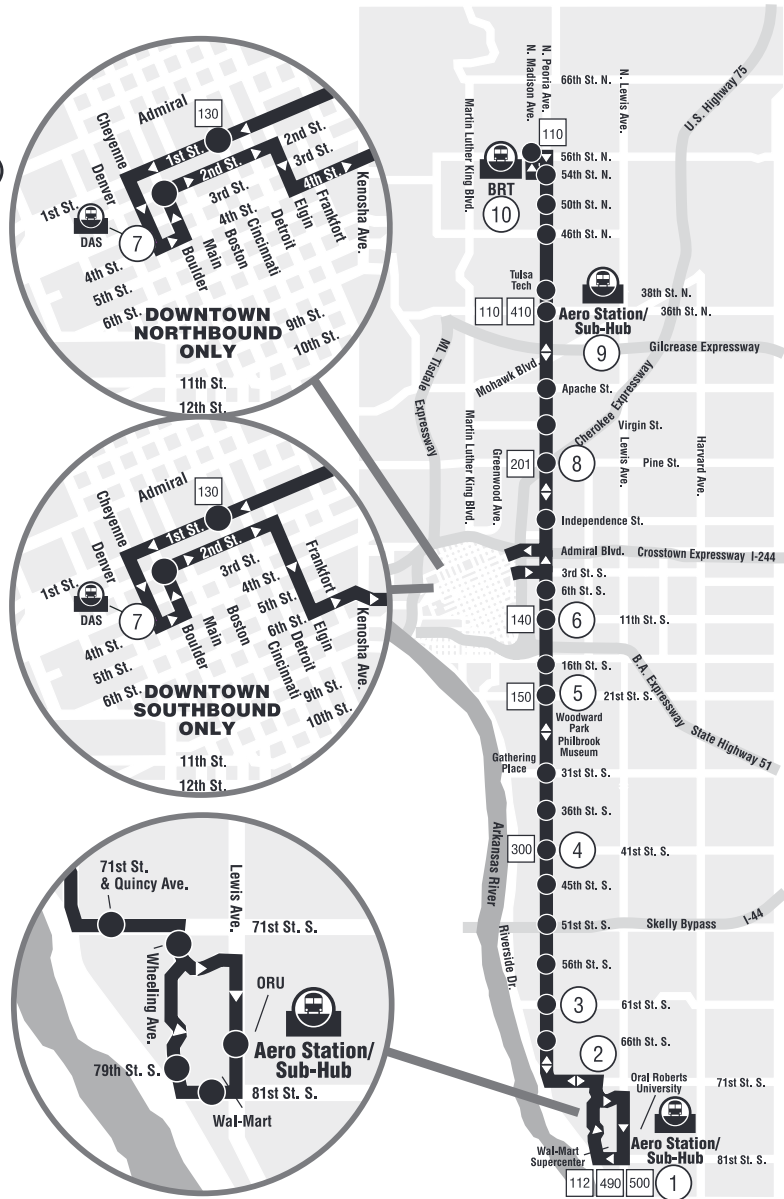

700 AERO PEORIA • MONDAY - SATURDAY

-  1 Timing Point
-  210 Intersecting Routes
-  DAS - Denver Avenue (Downtown)
-  BRT Stations
-  700 AERO/Peoria Route

AERO Designated Stops:

- 56th St N
- 54th St N
- 50th St N (McLain High School)
- 46th St N
- 38th St N (Tulsa Tech)
- 36th St N
- Apache St
- Virgin St
- Pine St
- Independence St
- 1st St & Cincinnati Ave
- Denver Ave Station
- 2nd St S & Boulder Ave
- 6th St S
- 11th St S
- 16th St S
- 21st St S
- 31st S
- 36th St S
- 41st St S
- 45th St S
- 51st St S
- 56th St S
- 61st St S
- 67th St S
- 71st St & Quincy Ave
- 72nd St & Wheeling Ave
- Lewis Ave & ORU
- 81st St (Wal-Mart)
- 79th St. S