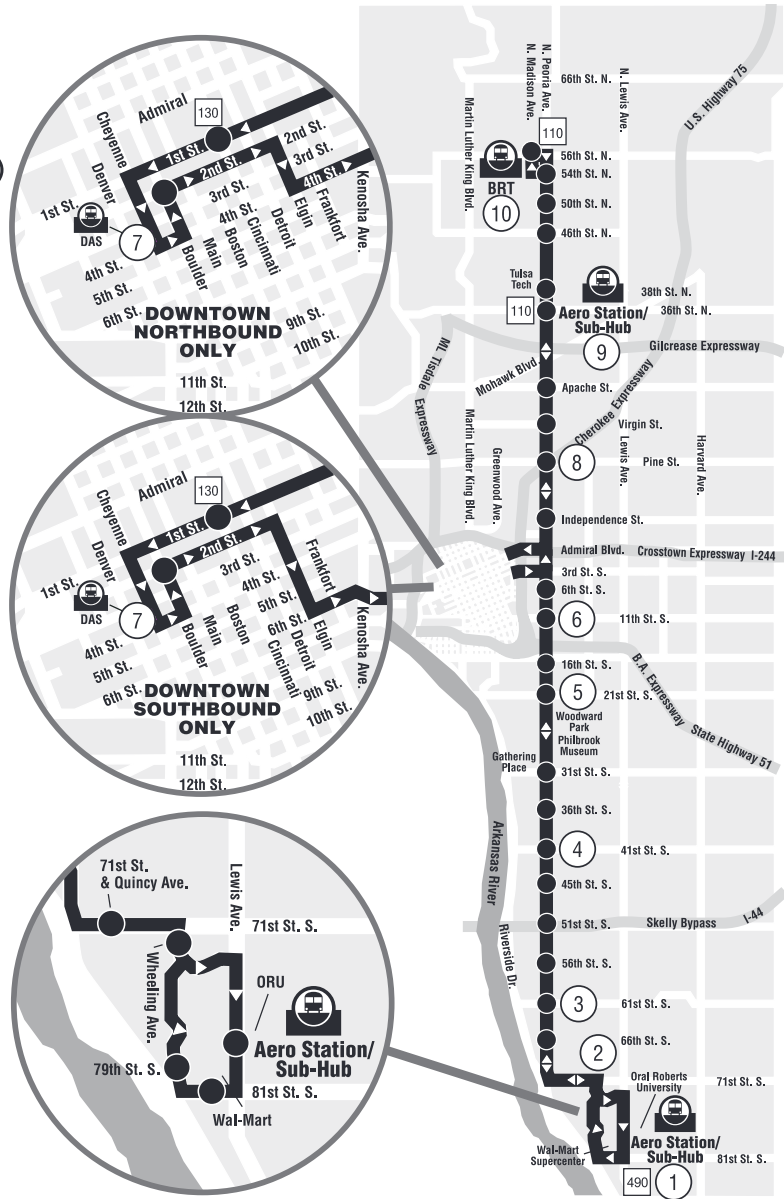

700 AERO PEORIA • MONDAY - SATURDAY

-  1 Timing Point
-  210 Intersecting Routes
-  DAS - Denver Avenue (Downtown)
-  BRT Stations
-  700 AERO/Peoria Route

AERO Designated Stops:

- 56th St N
- 54th St N
- 50th St N (McLain High School)
- 46th St N
- 38th St N (Tulsa Tech)
- 36th St N
- Apache St
- Virgin St
- Pine St
- Independence St
- 1st St & Cincinnati Ave
- Denver Ave Station
- 2nd St S & Boulder Ave
- 6th St S
- 11th St S
- 16th St S
- 21st St S
- 31st S
- 36th St S
- 41st St S
- 45th St S
- 51st St S
- 56th St S
- 61st St S
- 67th St S
- 71st St & Quincy Ave
- 72nd St & Wheeling Ave
- Lewis Ave & ORU
- 81st St (Wal-Mart)
- 79th St. S

Lighttype=AMBold type = PM

700 AERO PEORIA • SUNDAY

-  Timing Point
-  210 Intersecting Routes
-  DAS - Denver Avenue (Downtown)
-  BRT Stations
-  700 AERO/Peoria Route

AERO Designated Stops:

- 56th St N
- 54th St N
- 50th St N (McLain High School)
- 46th St N
- 38th St N (Tulsa Tech)
- 36th St N
- Apache St
- Virgin St
- Pine St
- Independence St
- 1st St & Cincinnati Ave
- Denver Ave Station
- 2nd St S & Boulder Ave
- 6th St S
- 11th St S
- 16th St S
- 21st St S
- 31st S
- 36th St S
- 41st St S
- 45th St S
- 51st St S
- 56th St S
- 61st St S
- 67th St S
- 71st St & Quincy Ave
- 72nd St & Wheeling Ave
- Lewis Ave & ORU
- 81st St (Wal-Mart)
- 79th St S