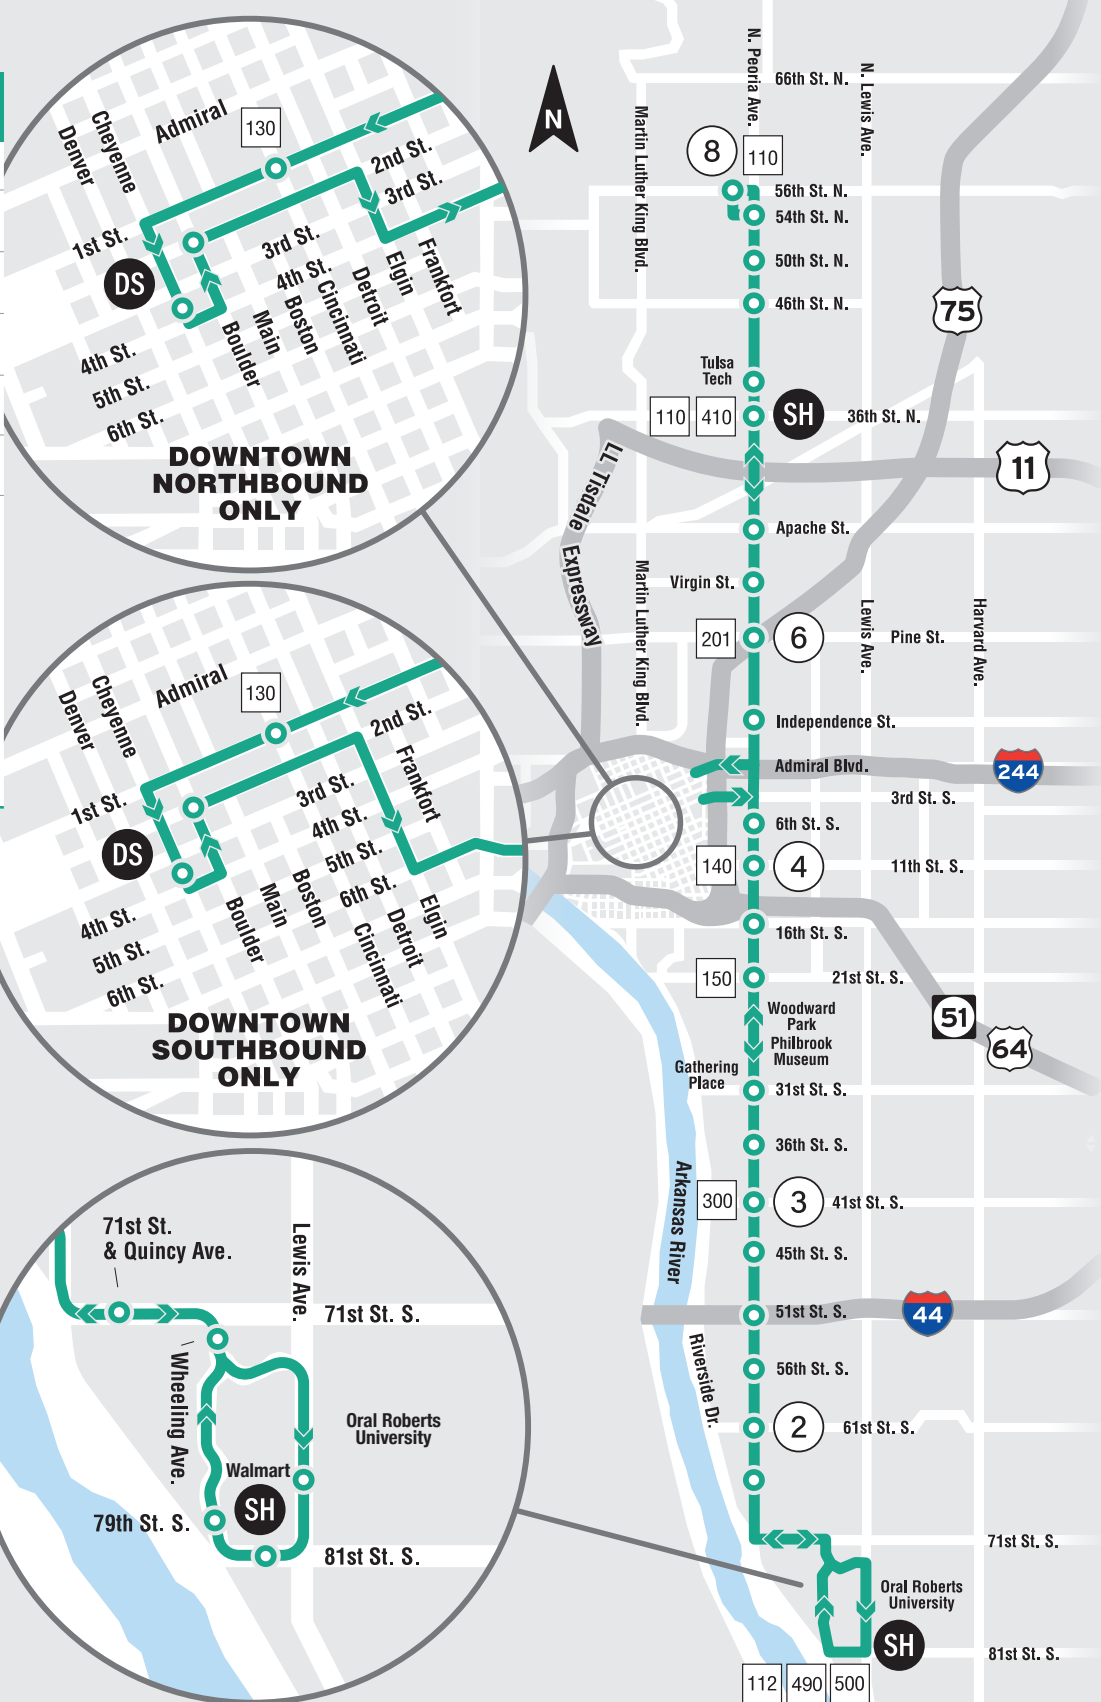

Route 700

-  Route 700
-  Denver Ave Station
-  Sub-Hub
-  Timing Point
-  Intersecting Route
-  BRT Station

GoPass
Plan your trip, buy passes and see your bus in real time all from one app!

Go Download from the App Store or Google Play.

700

AERO → Peoria

Destination Points

- 56th St N
- 54th St N
- 50th St N (McClain High School)
- 46th St N
- 38th St N (Tulsa Tech)
- 36th St N
- Apache St
- Virgin St
- Pine St
- Independence St
- 1st St & Cincinnati Ave
- Denver Avenue Station
- 2nd St S & Boulder Ave
- 6th St S
- 11th St S
- 16th St S
- 21st St S
- 31st St S
- 36th St S
- 41st St S
- 45th St S
- 51st St S
- 56th St S
- 61st St S
- 67th St S
- 71st St S
- 71st St & Wheeling Ave (Sun Only)
- 72nd St & Wheeling Ave
- Lewis Ave & ORU (Sun Only)
- 81st St (Walmart)
- 79th St S.