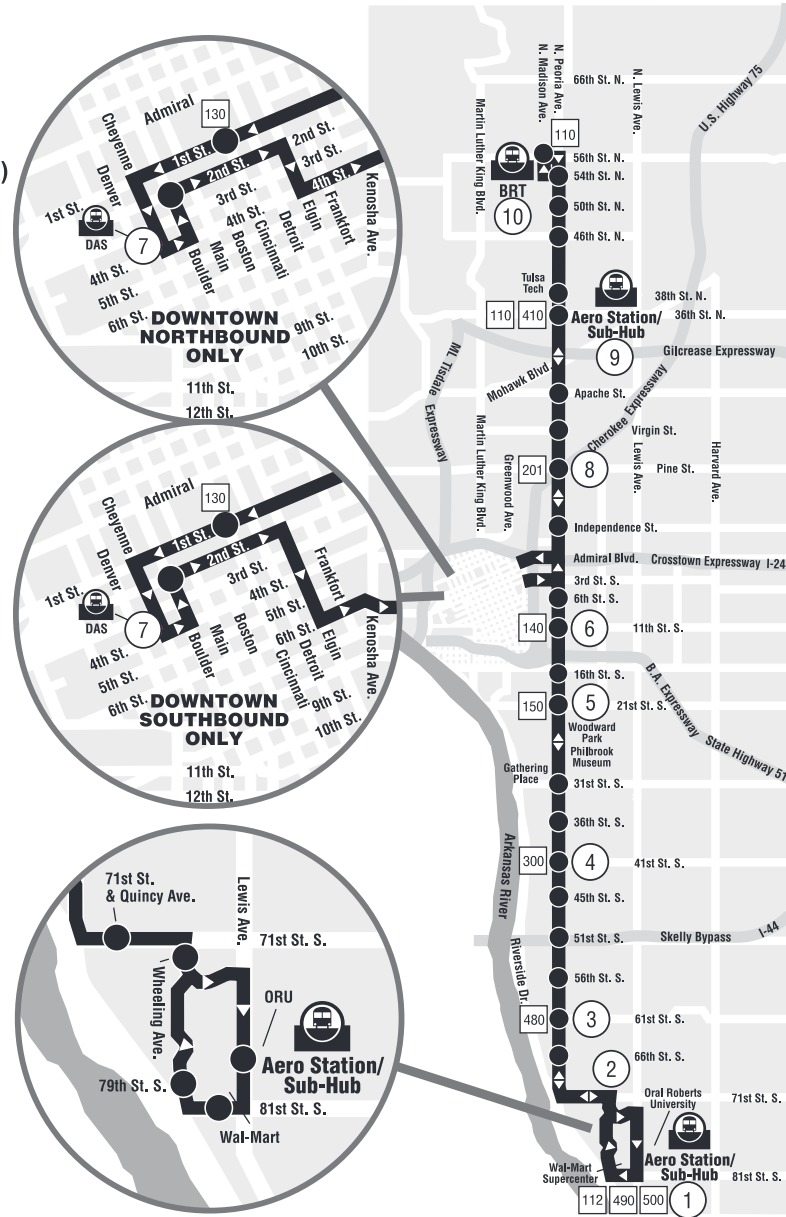

700 AERO PEORIA • MONDAY - SATURDAY

-  **1 Timing Point**
-  **210 Intersecting Routes**
-  **DAS - Denver Avenue (Downtown)**
-  **BRT Stations**
-  **700 AERO/Peoria Route**

AERO Designated Stops:

- 56th St N
- 54th St N
- 50th St N (McLain High School)
- 46th St N
- 38th St N (Tulsa Tech)
- 36th St N
- Apache St
- Virgin St
- Pine St
- Independence St
- 1st St & Cincinnati Ave
- Denver Ave Station
- 2nd St S & Boulder Ave
- 6th St S
- 11th St S
- 16th St S
- 21st St S
- 31st S
- 36th St S
- 41st St S
- 45th Pl S
- 51st St S
- 56th St S
- 61st St S
- 67th St S
- 71st St & Quincy Ave
- 72nd St & Wheeling Ave
- Lewis Ave & ORU
- 81st St (Wal-Mart)
- 79th St. S