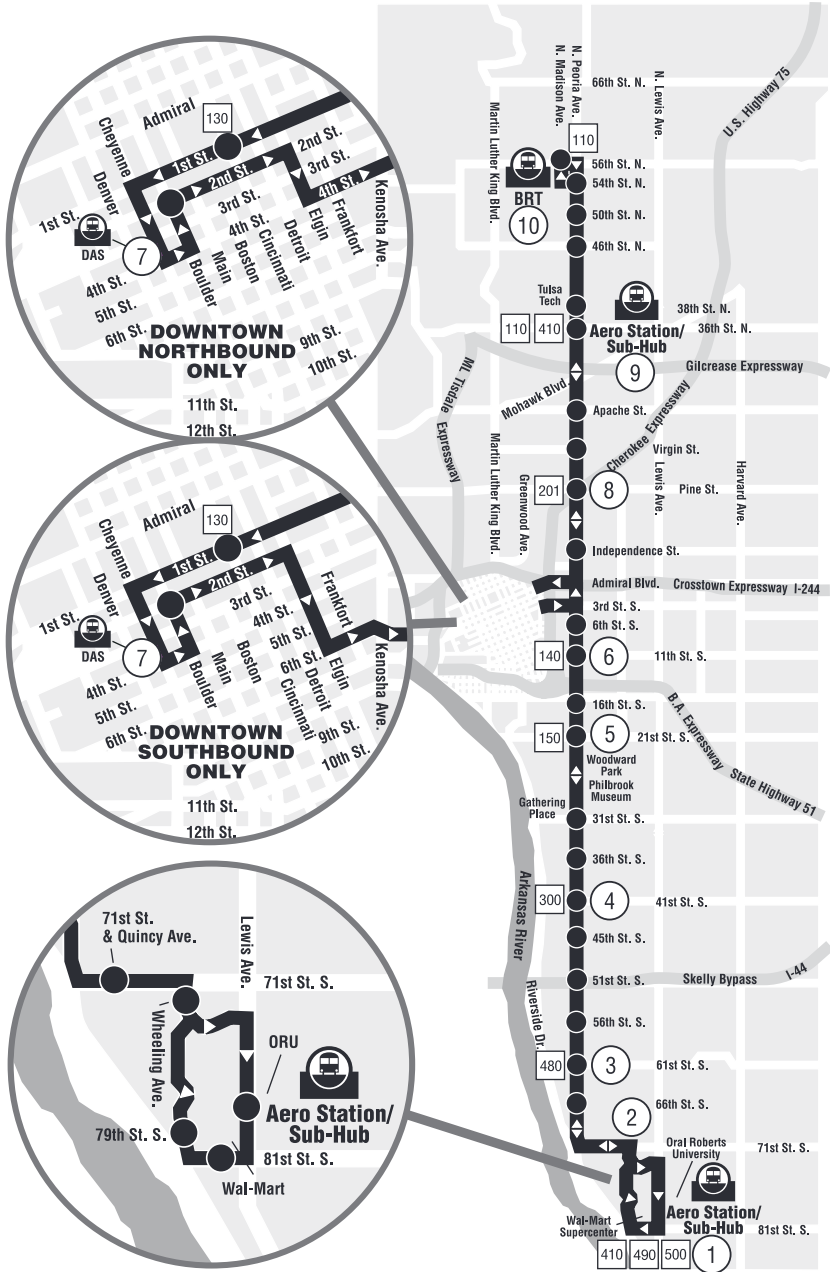

# 700 AERO PEORIA • MONDAY - SATURDAY

- 1 Timing Point
- 210 Intersecting Routes
- DAS - Denver Avenue (Downtown)**
- BRT Stations**
- 700 AERO/Peoria Route**

**AERO Designated Stops:**

- 56th St N
- 54th St N
- 50th St N (McLain High School)
- 46th St N
- 38th St N (Tulsa Tech)
- 36th St N
- Apache St
- Virgin St
- Pine St
- Independence St
- 1st St & Cincinnati Ave
- Denver Ave Station
- 2nd St S & Boulder Ave
- 6th St S
- 11th St S
- 16th St S
- 21st St S
- 31st S
- 36th St S
- 41st St S
- 45th St S
- 51st St S
- 56th St S
- 61st St S
- 67th St S
- 71st St & Quincy Ave
- 72nd St & Wheeling Ave
- Lewis Ave & ORU
- 81st St (Wal-Mart)
- 79th St. S