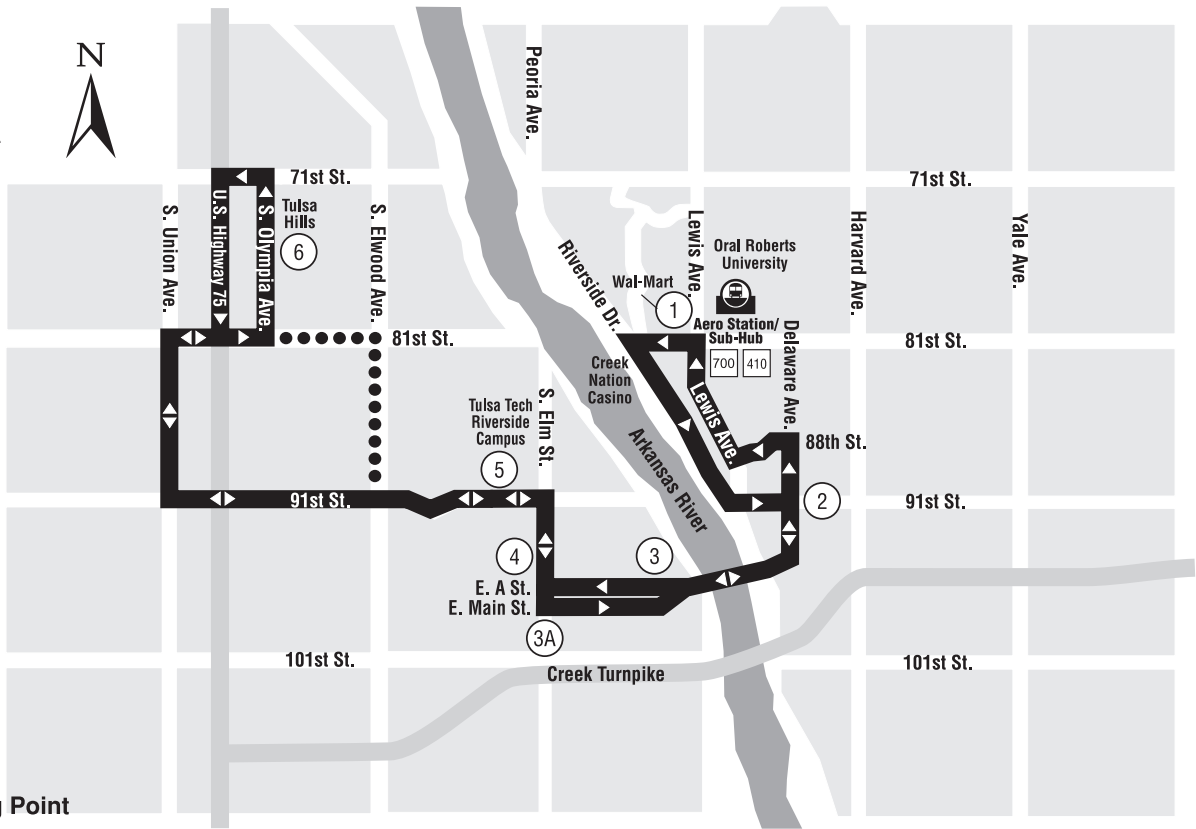

# 500 JENKS CONNECTOR • MONDAY - SATURDAY

1 Timing Point

700 Intersecting Routes

 Bus Stations

Aero Station/Sub-Hub

●●● Not all trips on Route 500 will travel along dotted line, ONLY during 7:45 a.m. - 8:39 a.m. and 2:13 p.m. - 3:13 p.m. to accommodate traffic.

# 500 JENKS CONNECTOR • MONDAY - SATURDAY

## TO TULSA HILLS

81st St. Walmart	Delaware 91st St.	A St. 5th St.	Elm E St.	Tulsa Tech Jenks	Olympia Ave. Lowes	
①	②	③	④	⑤	⑥	
7:13	7:19	7:23	7:26	7:28	7:39	
8:13	8:19	8:23	8:26	8:28	8:39	
9:13	9:19	9:23	9:26	9:28	9:39	
10:13	10:19	10:23	10:26	10:28	10:39	
11:13	11:19	11:23	11:26	11:28	11:39	
<b>12:13</b>	<b>12:19</b>	<b>12:23</b>	<b>12:26</b>	<b>12:28</b>	<b>12:39</b>	
<b>1:13</b>	<b>1:19</b>	<b>1:23</b>	<b>1:26</b>	<b>1:28</b>	<b>1:39</b>	
<b>2:13</b>	<b>2:19</b>	<b>2:23</b>	<b>2:26</b>	<b>2:28</b>	<b>2:39</b>	
<b>3:13</b>	<b>3:19</b>	<b>3:23</b>	<b>3:26</b>	<b>3:28</b>	<b>3:39</b>	
<b>4:13</b>	<b>4:19</b>	<b>4:23</b>	<b>4:26</b>	<b>4:28</b>	<b>4:39</b>	
<b>5:13</b>	<b>5:19</b>	<b>5:23</b>	<b>5:26</b>	<b>5:28</b>	<b>5:39</b>	
<b>6:13</b>	<b>6:19</b>	<b>6:23</b>	<b>6:26</b>	<b>6:28</b>	<b>6:39</b>	To Garage

## FROM TULSA HILLS

Olympia Ave. Lowes	Tulsa Tech Jenks	Elm E St.	Main Elm	Delaware 91st St.	81st St. Walmart	
⑥	⑤	④	③A	②	①	
6:45	6:56	6:58	7:00	7:07	7:13	
7:45	7:56	7:58	8:00	8:07	8:13	
8:45	8:56	8:58	9:00	9:07	9:13	
9:45	9:56	9:58	10:00	10:07	10:13	
10:45	10:56	10:58	11:00	11:07	11:13	
11:45	11:56	11:58	<b>12:00</b>	<b>12:07</b>	<b>12:13</b>	
<b>12:45</b>	<b>12:56</b>	<b>12:58</b>	<b>1:00</b>	<b>1:07</b>	<b>1:13</b>	
<b>1:45</b>	<b>1:56</b>	<b>1:58</b>	<b>2:00</b>	<b>2:07</b>	<b>2:13</b>	
<b>2:45</b>	<b>2:56</b>	<b>2:58</b>	<b>3:00</b>	<b>3:07</b>	<b>3:13</b>	
<b>3:45</b>	<b>3:56</b>	<b>3:58</b>	<b>4:00</b>	<b>4:07</b>	<b>4:13</b>	
<b>4:45</b>	<b>4:56</b>	<b>4:58</b>	<b>5:00</b>	<b>5:07</b>	<b>5:13</b>	
<b>5:45</b>	<b>5:56</b>	<b>5:58</b>	<b>6:00</b>	<b>6:07</b>	<b>6:13</b>	To Garage