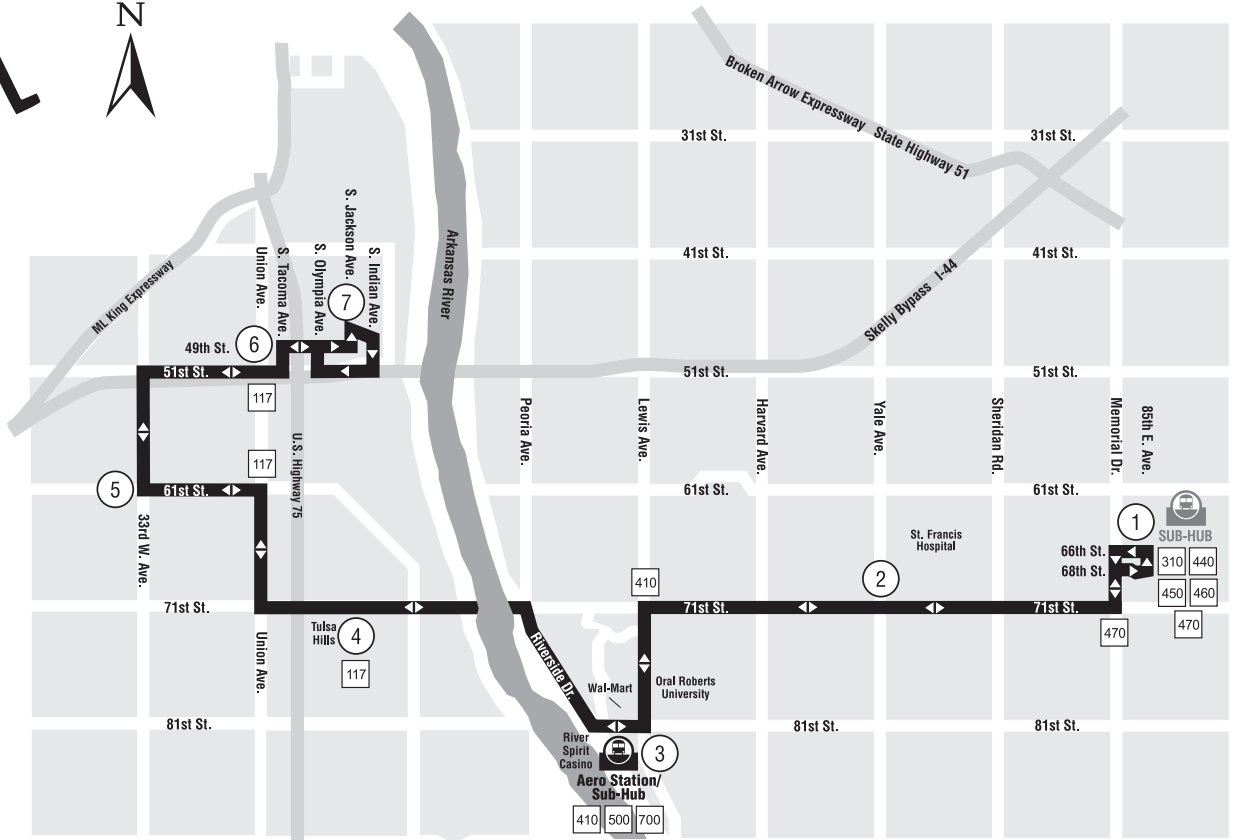

# 490 WEST TULSA/71st STREET • MONDAY - SATURDAY

1 Timing Point

700 Intersecting Routes

 Bus Stations  
Aero Station/Sub-Hub

 Sub-Hub

- Oral Roberts University
- Parkview Terrace
- Reasor's Foods
- South Haven Manor
- Tulsa Hills Shopping Center

# 490 WEST TULSA/71st STREET • MONDAY - SATURDAY

## WESTBOUND

Woodland Hills Sub-Hub	71st St. Yale	81st St. Lewis	71st St. Tulsa Hills	33rd W. Ave. 61st St.	Warehouse Market	Jackson 49th St.	
①	②	③	④	⑤	⑥	⑦	
7:00	7:08	7:18	7:26	7:34	7:40	7:42	
8:00	8:08	8:18	8:26	8:34	8:40	8:42	
9:00	9:09	9:20	9:29	9:38	9:44	9:47	
10:00	10:09	10:20	10:29	10:38	10:44	10:47	
11:00	11:09	11:20	11:29	11:38	11:44	11:47	
<b>12:00</b>	<b>12:09</b>	<b>12:20</b>	<b>12:29</b>	<b>12:38</b>	<b>12:44</b>	<b>12:47</b>	
<b>1:00</b>	<b>1:09</b>	<b>1:20</b>	<b>1:29</b>	<b>1:38</b>	<b>1:44</b>	<b>1:47</b>	
<b>2:00</b>	<b>2:09</b>	<b>2:20</b>	<b>2:29</b>	<b>2:38</b>	<b>2:44</b>	<b>2:47</b>	
<b>3:00</b>	<b>3:09</b>	<b>3:20</b>	<b>3:29</b>	<b>3:38</b>	<b>3:44</b>	<b>3:47</b>	
<b>4:00</b>	<b>4:09</b>	<b>4:20</b>	<b>4:29</b>	<b>4:38</b>	<b>4:44</b>	<b>4:47</b>	
<b>5:00</b>	<b>5:09</b>	<b>5:20</b>	<b>5:29</b>	<b>5:38</b>	<b>5:44</b>	<b>5:47</b>	
<b>6:00</b>	<b>6:09</b>	<b>6:20</b>	<b>6:29</b>	<b>6:38</b>	<b>6:44</b>	<b>6:47</b>	To Garage