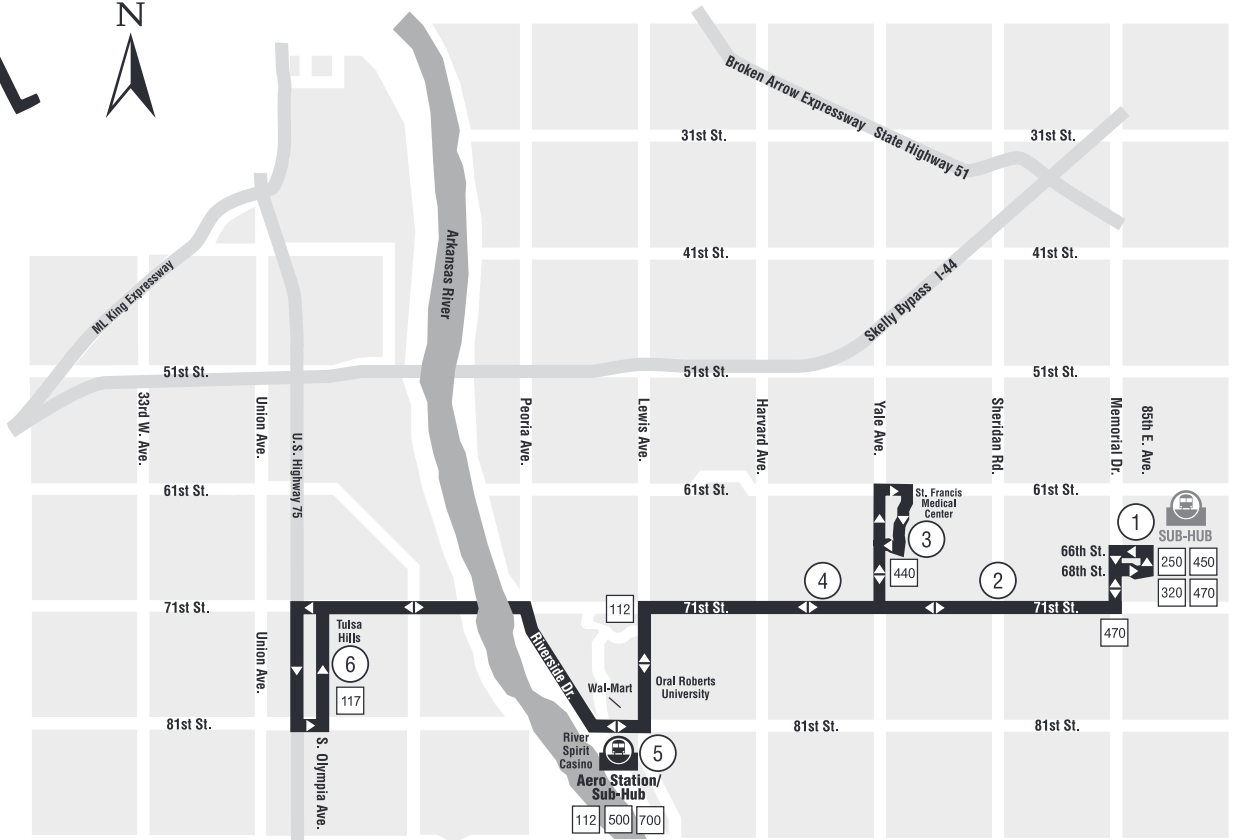

490 WEST TULSA/71st STREET • MONDAY - SATURDAY

1 Timing Point

700 Intersecting Routes

Bus Stations
Aero Station/Sub-Hub

Sub-Hub

- Oral Roberts University
- Reasor's Foods
- St. Francis Hospital

- Tulsa Hills Shopping Center
- Wal-Mart Super Center
- Woodland Hills Mall

490 WEST TULSA/71st STREET • MONDAY - SATURDAY

WESTBOUND

WoodlandHills WalMartSub-Hub	71stSt. SheridanRd.	St.Francis Hospital	71stSt. PittsburgAve.	81stSt. LewisAve.	OlympiaAve. Lowes	
①	②	③	④	⑤	⑥	
6:28	6:33	6:41	6:46	6:54	7:09	
7:13	7:18	7:26	7:31	7:39	7:54	
7:58	8:03	8:11	8:16	8:24	8:39	
8:43	8:48	8:56	9:01	9:09	9:24	
9:28	9:33	9:41	9:46	9:54	10:09	
10:13	10:18	10:26	10:31	10:39	10:54	
10:58	11:03	11:11	11:16	11:24	11:39	
11:43	11:48	11:56	12:01	12:09	12:24	
12:28	12:33	12:41	12:46	12:54	1:09	
1:13	1:18	1:26	1:31	1:39	1:54	
1:58	2:03	2:11	2:16	2:24	2:39	
2:43	2:48	2:56	3:01	3:09	3:24	
3:28	3:33	3:41	3:46	3:54	4:09	
4:13	4:18	4:26	4:31	4:39	4:54	
4:58	5:03	5:11	5:16	5:24	5:39	
5:43	5:48	5:56	6:01	6:09	6:24	
6:28	6:33	6:41	6:46	6:54	7:09	To Garage

EASTBOUND

OlympiaAve. Lowes	81stSt. YorktownAve.	71stSt. PittsburgAve.	St.Francis Hospital	71stSt. SheridanRd.	WoodlandHills WalMartSub-Hub	
⑥	⑤	④	③	②	①	
6:30	6:39	6:48	6:55	7:02	7:08	
7:15	7:24	7:33	7:40	7:47	7:53	
8:00	8:09	8:18	8:25	8:32	8:38	
8:45	8:54	9:03	9:10	9:17	9:23	
9:30	9:39	9:48	9:55	10:02	10:08	
10:15	10:24	10:33	10:40	10:47	10:53	
11:00	11:09	11:18	11:25	11:32	11:38	
11:45	11:54	12:03	12:10	12:17	12:23	
12:30	12:39	12:48	12:55	1:02	1:08	
1:15	1:24	1:33	1:40	1:47	1:53	
2:00	2:09	2:18	2:25	2:32	2:38	
2:45	2:54	3:03	3:10	3:17	3:23	
3:30	3:39	3:48	3:55	4:02	4:08	
4:15	4:24	4:33	4:40	4:47	4:53	
5:00	5:09	5:18	5:25	5:32	5:38	
5:45	5:54	6:03	6:10	6:17	6:23	
6:30	6:39	6:48	6:55	7:02	7:08	To Garage

Lighttype=AM Bold type = PM

490 WEST TULSA/71st STREET