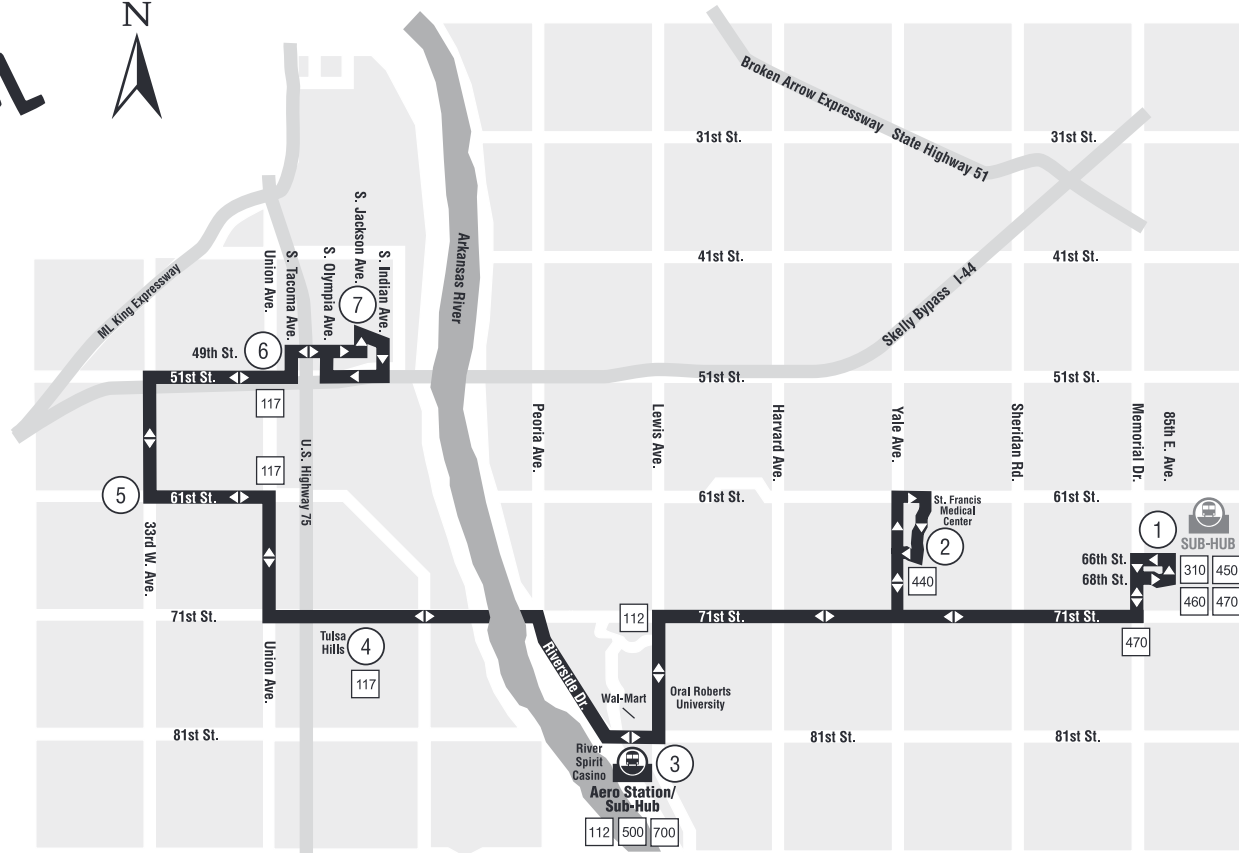

# 490 WEST TULSA/71st STREET • MONDAY - SATURDAY

- 1 Timing Point
- 700 Intersecting Routes
- Bus Stations  
Aero Station/Sub-Hub
- Sub-Hub

- Oral Roberts University
- Parkview Terrace
- Reasor's Foods
- St. Francis Hospital
- Tulsa Hills Shopping Center

## 490 WEST TULSA/71st STREET • MONDAY - SATURDAY

### EASTBOUND

Jackson	Warehouse	61stSt.	71stSt.	81stSt.	St.Francis	WoodlandHills	
49thSt.	Market	33rdW.Ave.	TulsaHills	Yorktown		Sub-Hub	
⑦	⑥	⑤	④	③	②	①	
6:58	7:08	7:14	7:22	7:31	7:44	7:56	
7:58	8:08	8:14	8:22	8:31	8:44	8:56	
8:58	9:08	9:14	9:22	9:31	9:44	9:56	
9:58	10:08	10:14	10:22	10:31	10:44	10:56	
10:58	11:08	11:14	11:22	11:31	11:44	11:56	
11:58	<b>12:08</b>	<b>12:14</b>	<b>12:22</b>	<b>12:31</b>	<b>12:44</b>	<b>12:56</b>	
<b>12:58</b>	<b>1:08</b>	<b>1:14</b>	<b>1:22</b>	<b>1:31</b>	<b>1:44</b>	<b>1:56</b>	
<b>1:58</b>	<b>2:08</b>	<b>2:14</b>	<b>2:22</b>	<b>2:31</b>	<b>2:44</b>	<b>2:56</b>	
<b>2:58</b>	<b>3:08</b>	<b>3:14</b>	<b>3:22</b>	<b>3:31</b>	<b>3:44</b>	<b>3:56</b>	
<b>3:58</b>	<b>4:08</b>	<b>4:14</b>	<b>4:22</b>	<b>4:31</b>	<b>4:44</b>	<b>4:56</b>	
<b>4:58</b>	<b>5:08</b>	<b>5:14</b>	<b>5:22</b>	<b>5:31</b>	<b>5:44</b>	<b>5:56</b>	
<b>6:00</b>	<b>6:10</b>	<b>6:16</b>	<b>6:24</b>	<b>6:33</b>	<b>6:46</b>	<b>6:58</b>	To Garage