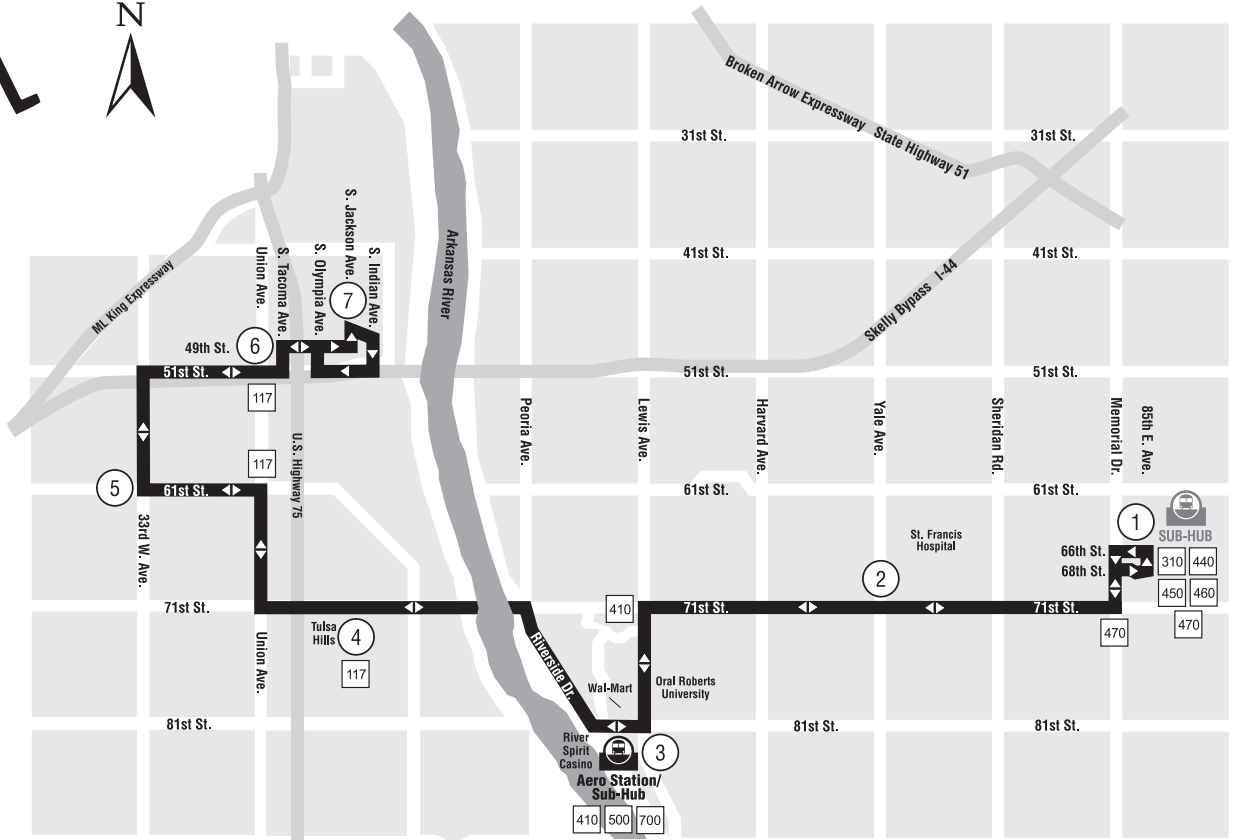

# 490 WEST TULSA/71st STREET • NIGHTLINE & SUNDAY

1 Timing Point

700 Intersecting Routes

 Bus Stations  
Aero Station/Sub-Hub

 Sub-Hub

- Oral Roberts University
- Parkview Terrace
- Reasor's Foods
- South Haven Manor
- Tulsa Hills Shopping Center

## WESTBOUND - MONDAY-SATURDAY

Woodland Hills Sub-Hub	71st St. Yale	81st St. Lewis	71st St. Tulsa Hills	33rd W. Ave. 61st St.	Warehouse Market	Jackson 49th St.
①	②	③	④	⑤	⑥	⑦
8:25	8:36	8:49	9:01	9:11	9:19	9:22
9:25	9:36	9:49	10:01	10:11	10:19	10:22
10:25	10:36	10:49	11:01	11:11	11:19	11:22

## EASTBOUND - MONDAY-SATURDAY

Jackson 49th St.	Warehouse Market	61st St. 33rd W. Ave.	71st St. Tulsa Hills	81st St. Lewis	71st St. Yale	Woodland Hills Sub-Hub
⑦	⑥	⑤	④	③	②	①
8:22	8:27	8:35	8:45	8:57	9:10	9:21
9:22	9:27	9:35	9:45	9:57	10:10	10:21
10:22	10:27	10:35	10:45	10:57	11:10	11:21

## EASTBOUND - SUNDAY

Jackson 49th St.	Warehouse Market	61st St. 33rd W. Ave.	71st St. Tulsa Hills	81st St. Lewis	71st St. Yale	Woodland Hills Sub-Hub
⑦	⑥	⑤	④	③	②	①
8:22	8:27	8:35	8:45	8:57	9:10	9:21
9:22	9:27	9:35	9:45	9:57	10:10	10:21
10:22	10:27	10:35	10:45	10:57	11:10	11:21
11:22	11:27	11:35	11:45	11:57	<b>12:10</b>	<b>12:21</b>
12:22	12:27	12:35	12:45	12:57	1:10	1:21
1:22	1:27	1:35	1:45	1:57	2:10	2:21
2:22	2:27	2:35	2:45	2:57	3:10	3:21
3:22	3:27	3:35	3:45	3:57	4:10	4:21
4:22	4:27	4:35	4:45	4:57	5:10	5:21
5:22	5:27	5:35	5:45	5:57	6:10	6:21