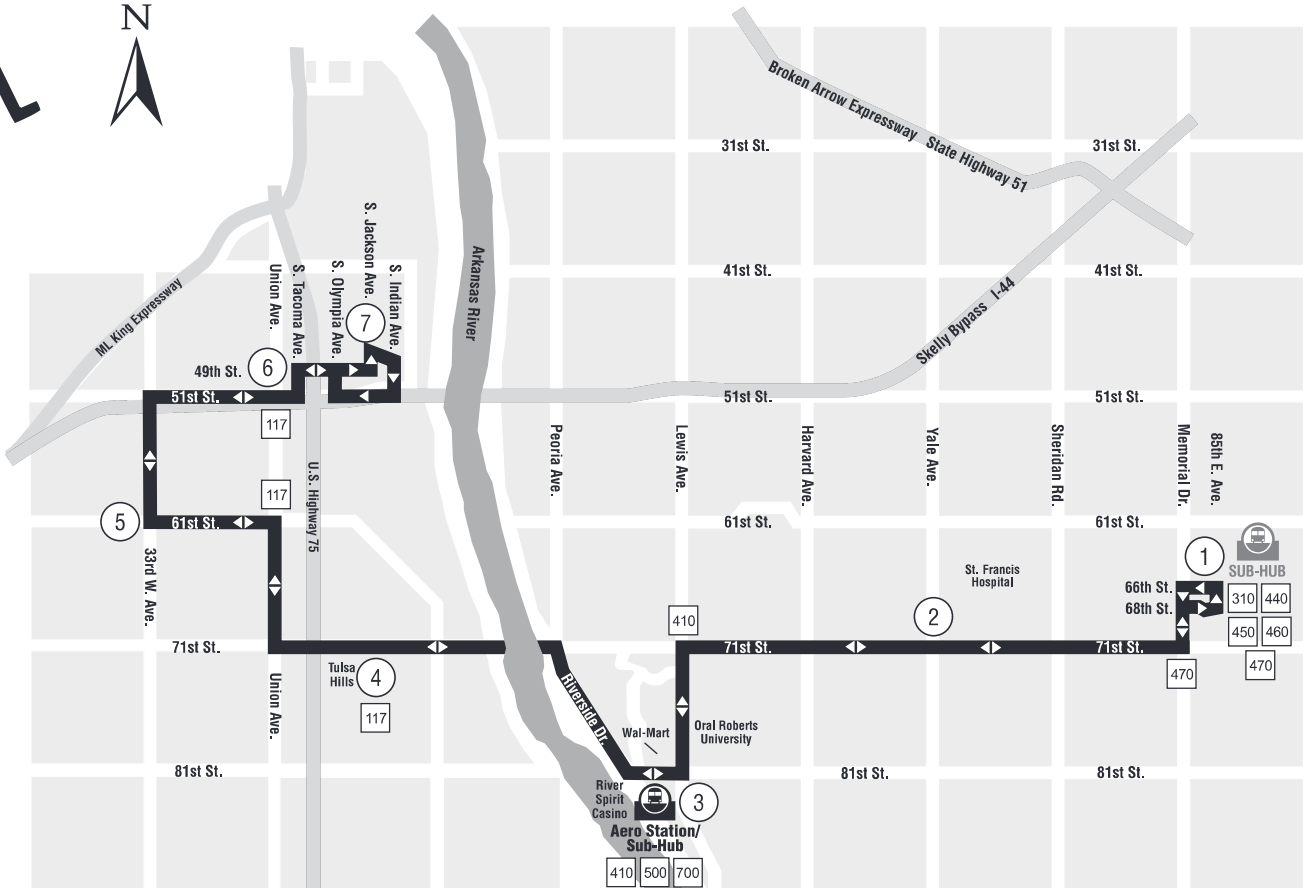

490 WEST TULSA/71st STREET • MONDAY - SATURDAY

- 1 Timing Point
- 700 Intersecting Routes
- Bus Stations
Aero Station/Sub-Hub
- Sub-Hub

- Oral Roberts University
- Parkview Terrace
- Reasor's Foods
- South Haven Manor
- Tulsa Hills Shopping Center

- Wal-Mart Super Center
- Warehouse Market
- Woodland Hills Mall
- Zarrow Library

490 WEST TULSA/71st STREET • MONDAY - SATURDAY

WESTBOUND

Woodland Hills Sub-Hub	71st St. Yale	81st St. Lewis	71st St. Tulsa Hills	33rd W. Ave. 61st St.	Warehouse Market	Jackson 49th St.	
①	②	③	④	⑤	⑥	⑦	
7:00	7:08	7:18	7:26	7:34	7:40	7:42	
8:00	8:08	8:18	8:26	8:34	8:40	8:42	
9:00	9:09	9:20	9:29	9:38	9:44	9:47	
10:00	10:09	10:20	10:29	10:38	10:44	10:47	
11:00	11:09	11:20	11:29	11:38	11:44	11:47	
12:00	12:09	12:20	12:29	12:38	12:44	12:47	
1:00	1:09	1:20	1:29	1:38	1:44	1:47	
2:00	2:09	2:20	2:29	2:38	2:44	2:47	
3:00	3:09	3:20	3:29	3:38	3:44	3:47	
4:00	4:09	4:20	4:29	4:38	4:44	4:47	
5:00	5:09	5:20	5:29	5:38	5:44	5:47	
6:00	6:09	6:20	6:29	6:38	6:44	6:47	To Garage

EASTBOUND

Jackson 49th St.	Warehouse Market	61st St. 33rd W. Ave.	71st St. Tulsa Hills	81st St. Yorktown	71st St. Yale	Woodland Hills Sub-Hub	
⑦	⑥	⑤	④	③	②	①	
7:01	7:05	7:11	7:19	7:28	7:37	7:45	
8:01	8:05	8:11	8:19	8:28	8:37	8:45	
8:57	9:01	9:08	9:16	9:26	9:36	9:45	
9:57	10:01	10:08	10:16	10:26	10:36	10:45	
10:57	11:01	11:08	11:16	11:26	11:36	11:45	
11:57	12:01	12:08	12:16	12:26	12:36	12:45	
12:57	1:01	1:08	1:16	1:26	1:36	1:45	
1:57	2:01	2:08	2:16	2:26	2:36	2:45	
2:57	3:01	3:08	3:16	3:26	3:36	3:45	
3:57	4:01	4:08	4:16	4:26	4:36	4:45	
4:57	5:01	5:08	5:16	5:26	5:36	5:45	
6:01	6:05	6:11	6:19	6:28	6:37	6:45	To Garage

Light type = AM **Bold type = PM**

490 WEST TULSA/71st STREET