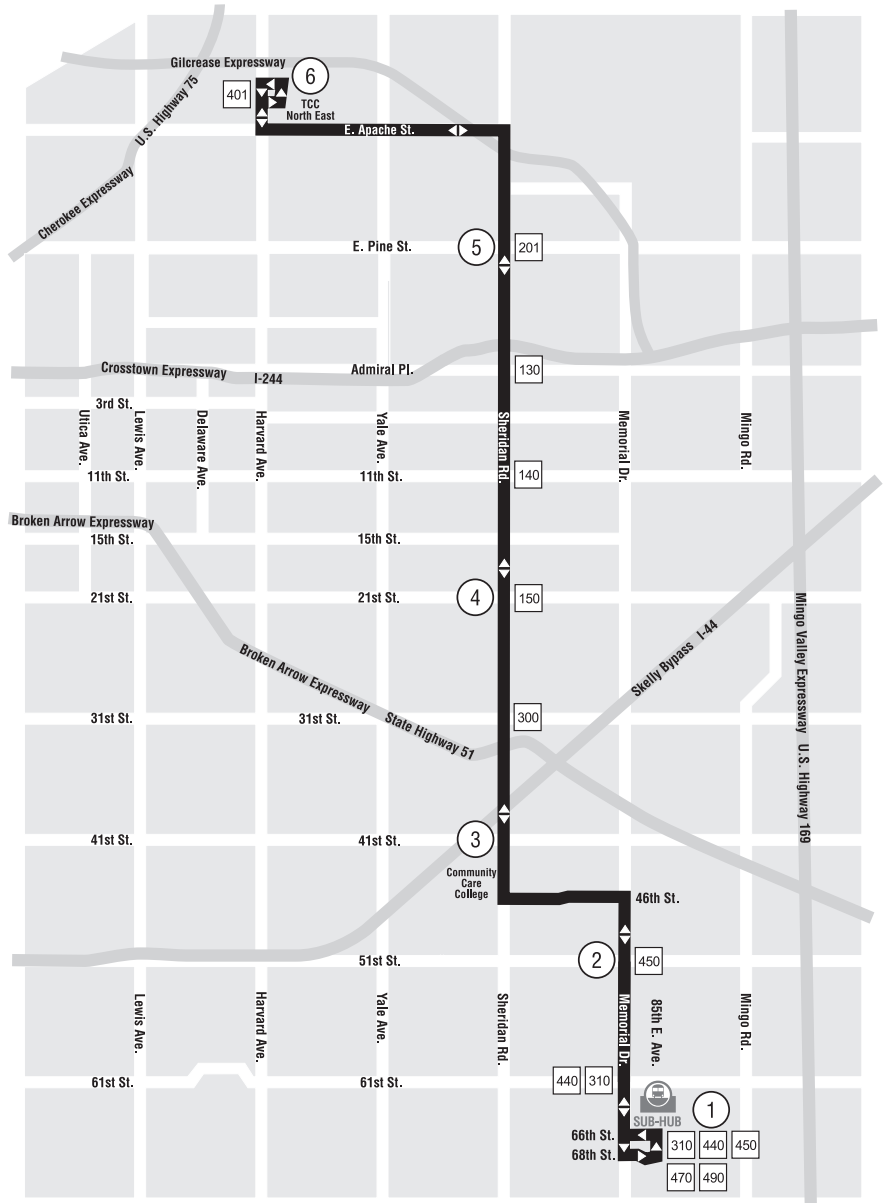

460 SHERIDAN • MONDAY - SATURDAY

- 12 and 12
- Apache Manor
- Clary Sage College
- Coffee Bunker for Veterans
- Community Care College
- Eton Square
- Fontana Shopping Center
- Oklahoma Technical College
- Sam's Club
- Sheridan Lanes
- Tulsa Community College - NE Campus
- Wal-Mart Super Center
- Woodland Hills Mall

1 Timing Point

700 Intersecting Routes

Bus Stations

Sub-Hub

460 SHERIDAN • MONDAY - SATURDAY

NORTHBOUND

Woodland Hills Sub-Hub	Memorial 51st St.	Sheridan 41st St.	Sheridan 21st St.	Sheridan Pine	TCC NE	
①	②	③	④	⑤	⑥	
6:09	6:15	6:22	6:29	6:39	6:50	
7:09	7:15	7:22	7:29	7:39	7:50	
8:09	8:15	8:22	8:29	8:39	8:50	
9:05	9:12	9:20	9:27	9:38	9:50	
10:05	10:12	10:20	10:27	10:38	10:50	
11:05	11:12	11:20	11:27	11:38	11:50	
12:05	12:12	12:20	12:27	12:38	12:50	
1:05	1:12	1:20	1:27	1:38	1:50	
2:05	2:12	2:20	2:27	2:38	2:50	
3:05	3:12	3:20	3:27	3:38	3:50	
4:05	4:12	4:20	4:27	4:38	4:50	
5:05	5:12	5:20	5:27	5:38	5:50	
6:09	6:15	6:22	6:29	6:39	6:50	To Garage

SOUTHBOUND

TCC NE	Sheridan Pine	Sheridan 21st St.	Sheridan 41st St.	Memorial 51st St.	Woodland Hills Sub-Hub	
⑥	⑤	④	③	②	①	
6:15	6:26	6:36	6:43	6:50	6:56	
7:15	7:26	7:36	7:43	7:50	7:56	
8:15	8:26	8:36	8:43	8:50	8:56	
9:15	9:27	9:38	9:45	9:53	10:00	
10:15	10:27	10:38	10:45	10:53	11:00	
11:15	11:27	11:38	11:45	11:53	12:00	
12:15	12:27	12:38	12:45	12:53	1:00	
1:15	1:27	1:38	1:45	1:53	2:00	
2:15	2:27	2:38	2:45	2:53	3:00	
3:15	3:27	3:38	3:45	3:53	4:00	
4:15	4:27	4:38	4:45	4:53	5:00	
5:15	5:27	5:38	5:45	5:53	6:00	
6:15	6:27	6:38	6:45	6:53	7:00	To Garage