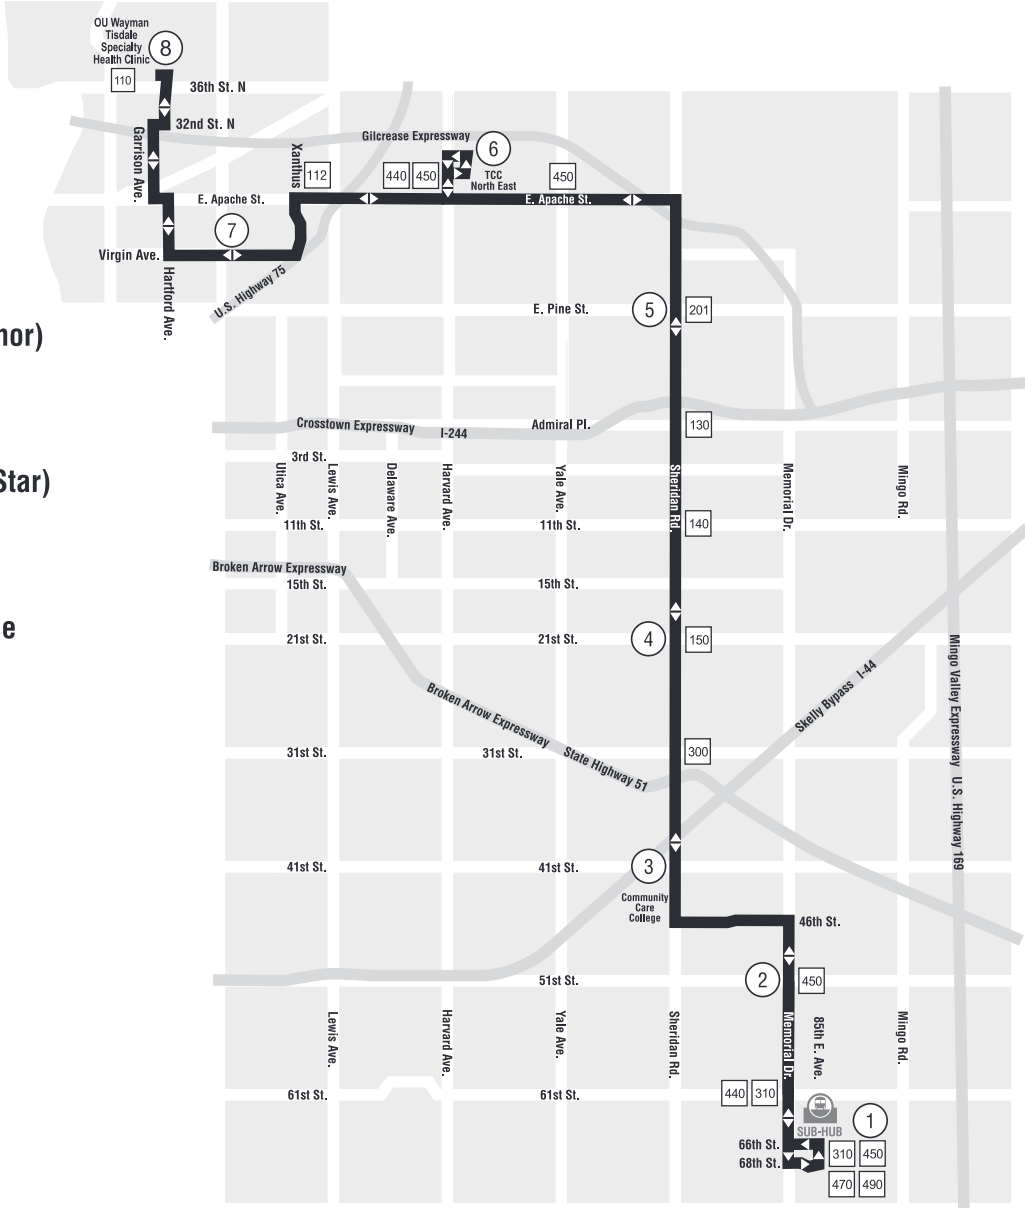

460 SHERIDAN • MONDAY - SATURDAY

- 12 and 12
- Apache Manor
- Booker T Washington HS
- Bradford Apts. (Vernon Manor)
- Clary Sage College
- Coffee Bunker for Veterans
- Community Care College
- Edenwood Apts. (Morning Star)
- Eton Square
- Fontana Shopping Center
- Kipp Charter School
- Oklahoma Technical College
- Sam's Club
- Sheridan Lanes
- Tulsa Community College - NE Campus
- Wal-Mart Super Center
- Wayman Tisdale Clinic
- Woodland Hills Mall

- Timing Point
- Intersecting Routes
- Bus Station
- Sub-Hub

460 SHERIDAN • MONDAY - FRIDAY

NORTHBOUND

Woodland Hills Memorial	Sheridan	Sheridan	Sheridan	TCC/	Virgin	OU	
Sub-Hub	51stSt.	41stSt.	21stSt.	Pine	NE	Peoria	Tisdale
①	②	③	④	⑤	⑥	⑦	⑧
6:02	6:08	6:15	6:22	6:32	6:41	6:49	6:55
6:59	7:05	7:12	7:19	7:29	7:38	7:46	7:52
7:59	8:05	8:12	8:19	8:29	8:38	8:46	8:52
8:59	9:05	9:12	9:19	9:29	9:38	9:46	9:52
9:59	10:05	10:12	10:19	10:29	10:38	10:46	10:52
10:59	11:05	11:12	11:19	11:29	11:38	11:46	11:52
11:59	12:05	12:12	12:19	12:29	12:38	12:46	12:52
12:59	1:05	1:12	1:19	1:29	1:38	1:46	1:52
1:59	2:05	2:12	2:19	2:29	2:38	2:46	2:52
2:59	3:05	3:12	3:19	3:29	3:38	3:46	3:52
3:59	4:05	4:12	4:19	4:29	4:38	4:46	4:52
4:59	5:05	5:12	5:19	5:29	5:38	5:46	5:52
6:00	6:06	6:13	6:20	6:30	6:39	6:47	6:53 To Garage

SOUTHBOUND

OU	Virgin	TCC/	Sheridan	Sheridan	Sheridan	Memorial	Woodland Hills
Tisdale	Peoria	NE	Pine	21stSt.	41stSt.	51stSt.	Sub-Hub
⑧	⑦	⑥	⑤	④	③	②	①
6:00	6:06	6:15	6:23	6:32	6:39	6:44	6:51
7:00	7:06	7:15	7:23	7:32	7:39	7:44	7:51
8:00	8:06	8:15	8:23	8:32	8:39	8:44	8:51
9:00	9:06	9:15	9:23	9:32	9:39	9:44	9:51
10:00	10:06	10:15	10:23	10:32	10:39	10:44	10:51
11:00	11:06	11:15	11:23	11:32	11:39	11:44	11:51
12:00	12:06	12:15	12:23	12:32	12:39	12:44	12:51
1:00	1:06	1:15	1:23	1:32	1:39	1:44	1:51
2:00	2:06	2:15	2:23	2:32	2:39	2:44	2:51
3:00	3:06	3:15	3:23	3:32	3:39	3:44	3:51
4:00	4:06	4:15	4:23	4:32	4:39	4:44	4:51
5:00	5:06	5:15	5:23	5:32	5:39	5:44	5:51
6:00	6:06	6:15	6:23	6:32	6:39	6:44	6:51 To Garage