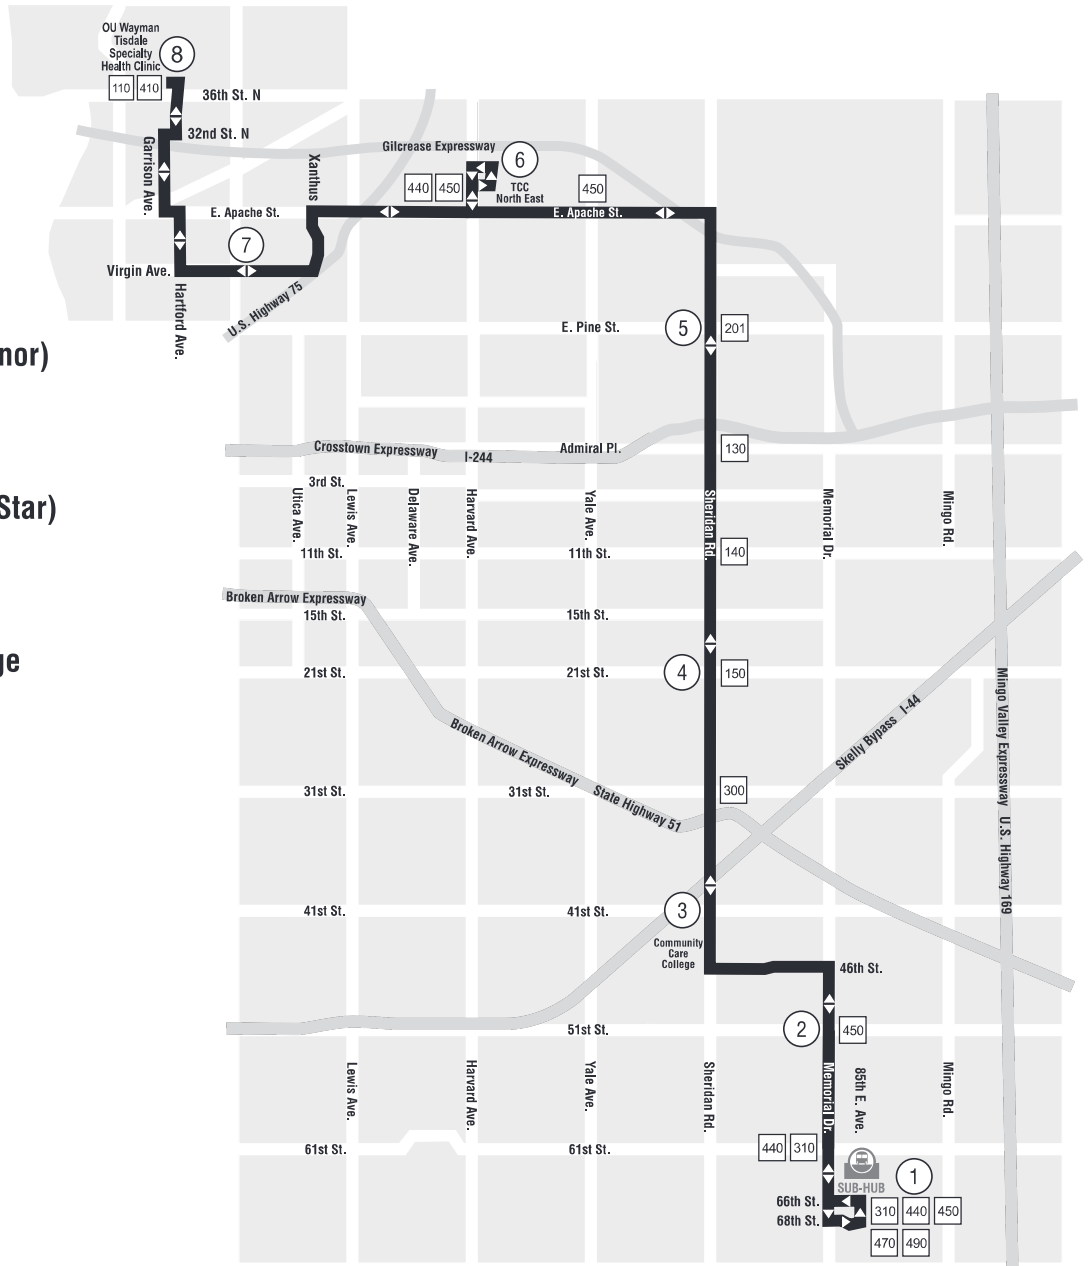

460 SHERIDAN • MONDAY - SATURDAY

- 12 and 12
- Apache Manor
- Booker T Washington HS
- Bradford Apts. (Vernon Manor)
- Clary Sage College
- Coffee Bunker for Veterans
- Community Care College
- Edenwood Apts. (Morning Star)
- Eton Square
- Fontana Shopping Center
- Kipp Charter School
- Oklahoma Technical College
- Sam's Club
- Sheridan Lanes
- Tulsa Community College - NE Campus
- Wal-Mart Super Center
- Wayman Tisdale Clinic
- Woodland Hills Mall

- Timing Point
- Intersecting Routes
- Bus Stations
- Sub-Hub

460 SHERIDAN • MONDAY - FRIDAY

NORTHBOUND

Woodland Hills Sub-Hub	Memorial 51st St.	Sheridan 41st St.	Sheridan 21st St.	Sheridan Pine	TCC/NE	Virgin Peoria	OU Tisdale	
①	②	③	④	⑤	⑥	⑦	⑧	
6:02	6:08	6:15	6:22	6:32	6:41	6:49	6:55	
6:59	7:05	7:12	7:19	7:29	7:38	7:46	7:52	
7:59	8:05	8:12	8:19	8:29	8:38	8:46	8:52	
8:59	9:05	9:12	9:19	9:29	9:38	9:46	9:52	
9:59	10:05	10:12	10:19	10:29	10:38	10:46	10:52	
10:59	11:05	11:12	11:19	11:29	11:38	11:46	11:52	
11:59	12:05	12:12	12:19	12:29	12:38	12:46	12:52	
12:59	1:05	1:12	1:19	1:29	1:38	1:46	1:52	
1:59	2:05	2:12	2:19	2:29	2:38	2:46	2:52	
2:59	3:05	3:12	3:19	3:29	3:38	3:46	3:52	
3:59	4:05	4:12	4:19	4:29	4:38	4:46	4:52	
4:59	5:05	5:12	5:19	5:29	5:38	5:46	5:52	
6:00	6:06	6:13	6:20	6:30	6:39	6:47	6:53	To Garage

SOUTHBOUND

OU Tisdale	Virgin Peoria	TCC/NE	Sheridan Pine	Sheridan 21st St.	Sheridan 41st St.	Memorial 51st St.	Woodland Hills Sub-Hub	
⑧	⑦	⑥	⑤	④	③	②	①	
6:00	6:06	6:15	6:23	6:32	6:39	6:44	6:51	
7:00	7:06	7:15	7:23	7:32	7:39	7:44	7:51	
8:00	8:06	8:15	8:23	8:32	8:39	8:44	8:51	
9:00	9:06	9:15	9:23	9:32	9:39	9:44	9:51	
10:00	10:06	10:15	10:23	10:32	10:39	10:44	10:51	
11:00	11:06	11:15	11:23	11:32	11:39	11:44	11:51	
12:00	12:06	12:15	12:23	12:32	12:39	12:44	12:51	
1:00	1:06	1:15	1:23	1:32	1:39	1:44	1:51	
2:00	2:06	2:15	2:23	2:32	2:39	2:44	2:51	
3:00	3:06	3:15	3:23	3:32	3:39	3:44	3:51	
4:00	4:06	4:15	4:23	4:32	4:39	4:44	4:51	
5:00	5:06	5:15	5:23	5:32	5:39	5:44	5:51	
6:00	6:06	6:15	6:23	6:32	6:39	6:44	6:51	To Garage