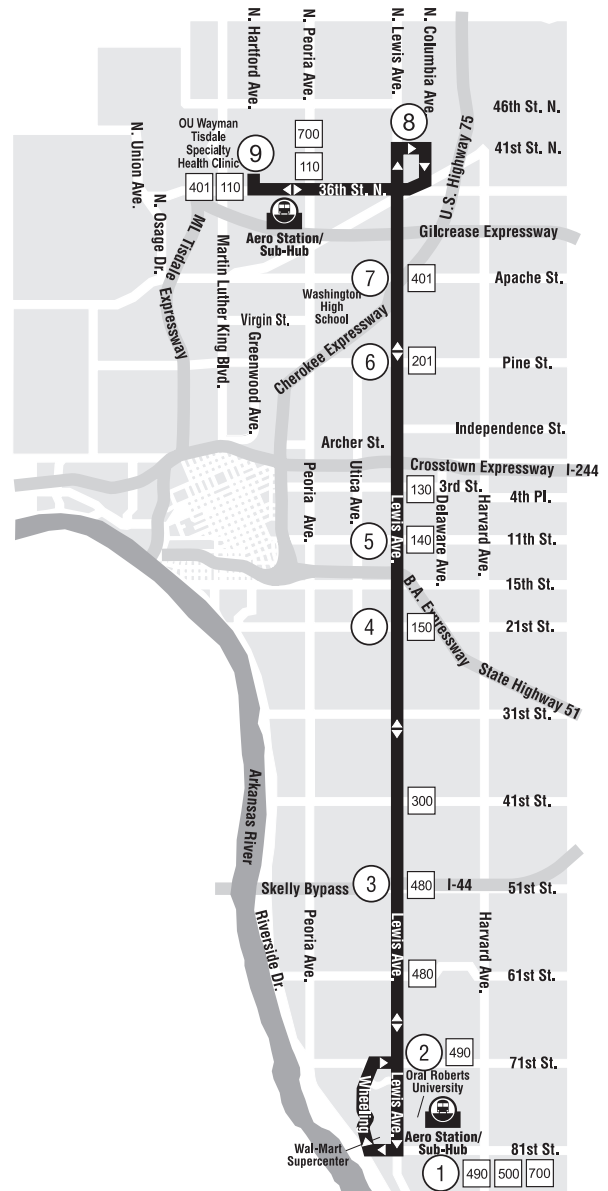

410 LEWIS • MONDAY - SATURDAY

- Cityplex Towers
- Mohawk Manor
- Oral Roberts University
- OU Tisdale Clinic
- River Spirit Casino
- Springdale Shopping Center
- Town Square Apartments
- TRACE Academy
- Tulsa Job Corps
- Victory Christian
- Wal-Mart Super Center
- Whittier Library
- YWCA

- ① Timing Point
- 700 Intersecting Routes
- Sub-Hub

410 LEWIS • MONDAY - SATURDAY

NORTHBOUND

81st St. Walmart	Lewis 71st St.	Lewis 51st St.	Lewis 21st St.	Lewis 11th St.	Lewis Pine	Lewis Apache	Columbia 41st St. N.	OU Tisdale	
①	②	③	④	⑤	⑥	⑦	⑧	⑨	
6:30	6:36	6:42	6:52	6:55	7:01	7:05	7:11	7:20	
7:30	7:36	7:42	7:52	7:55	8:01	8:05	8:11	8:20	
8:30	8:36	8:42	8:52	8:55	9:01	9:05	9:11	9:20	
9:30	9:36	9:43	9:53	9:58	10:05	10:09	10:15	10:24	
10:30	10:36	10:43	10:53	10:58	11:05	11:09	11:15	11:24	
11:30	11:36	11:43	11:53	11:58	12:05	12:09	12:15	12:24	
12:30	12:36	12:43	12:53	12:58	1:05	1:09	1:15	1:24	
1:30	1:36	1:43	1:53	1:58	2:05	2:09	2:15	2:24	
2:30	2:36	2:43	2:53	2:58	3:05	3:09	3:15	3:24	
3:30	3:36	3:43	3:53	3:58	4:05	4:09	4:15	4:24	
4:30	4:36	4:43	4:53	4:58	5:05	5:09	5:15	5:24	
5:30	5:36	5:43	5:53	5:58	6:05	6:09	6:15	6:24	
6:30	6:36	6:43	6:53	6:58	7:04	7:09	7:15	7:24	To Garage

SOUTHBOUND

OU Tisdale	Columbia 41st St. N.	Lewis Apache	Lewis Pine	Lewis 11th St.	Lewis 21st St.	Lewis 51st St.	Lewis 71st St.	81st St. Walmart	
⑨	⑧	⑦	⑥	⑤	④	③	②	①	
6:30	6:39	6:45	6:48	6:54	6:57	7:07	7:15	7:20	
7:30	7:39	7:45	7:48	7:54	7:57	8:07	8:15	8:20	
8:26	8:35	8:41	8:45	8:52	8:56	9:06	9:15	9:20	
9:26	9:35	9:41	9:45	9:52	9:56	10:06	10:15	10:20	
10:26	10:35	10:41	10:45	10:52	10:56	11:06	11:15	11:20	
11:26	11:35	11:41	11:45	11:52	11:56	12:06	12:15	12:20	
12:26	12:35	12:41	12:45	12:52	12:56	1:06	1:15	1:20	
1:26	1:35	1:41	1:45	1:52	1:56	2:06	2:15	2:20	
2:26	2:35	2:41	2:45	2:52	2:56	3:06	3:15	3:20	
3:26	3:35	3:41	3:45	3:52	3:56	4:06	4:15	4:20	
4:26	4:35	4:41	4:45	4:52	4:56	5:06	5:15	5:20	
5:26	5:35	5:41	5:45	5:52	5:56	6:06	6:15	6:20	
6:30	6:39	6:45	6:48	6:54	6:57	7:07	7:15	7:20	To Garage