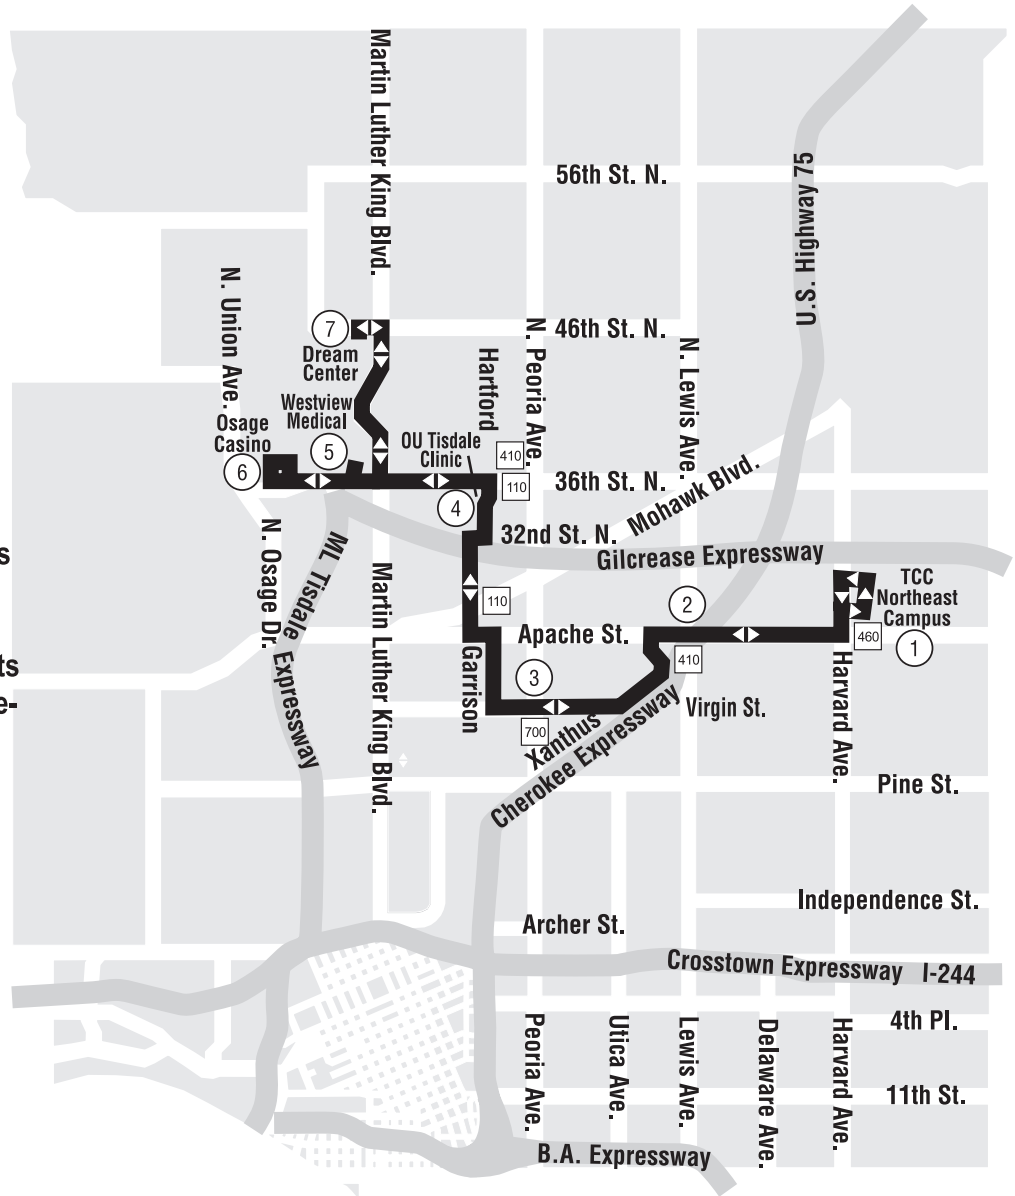

① Timing Point

700 Intersecting Routes

401 NORTH / NORTHEAST • NIGHTLINE & SUNDAY

WESTBOUND - MONDAY-SATURDAY

TCC NE	Apache Lewis	Virgin Peoria	36th St. N. Garrison	Westview Medical	Osage Casino	Dream Ctr. 46th St. N.
①	②	③	④	⑤	⑥	⑦
8:28	8:33	8:39	8:49	8:52	8:54	9:09
9:28	9:33	9:39	9:49	9:52	9:54	10:09
10:28	10:33	10:39	10:49	10:52	10:54	11:09
11:28	11:33	11:39	11:49	11:52	11:54	12:09

EASTBOUND - MONDAY-SATURDAY

Dream Ctr. 46th St. N.	Westview Medical	Osage Casino	36th St. N. Garrison	Virgin Peoria	Apache Lewis	TCC NE
⑦	⑤	⑥	④	③	②	①
7:38	7:44	7:46	7:50	8:00	8:06	8:14
8:38	8:44	8:46	8:50	9:00	9:06	9:14
9:38	9:44	9:46	9:50	10:00	10:06	10:14
10:38	10:44	10:46	10:50	11:00	11:06	11:14
11:38	11:44	11:46	11:50	12:00	12:06	12:14

WESTBOUND - SUNDAY

TCC NE	Apache Lewis	Virgin Peoria	36th St. N. Garrison	Westview Medical	Osage Casino	Dream Ctr. 46th St. N.
①	②	③	④	⑤	⑥	⑦
8:28	8:33	8:39	8:49	8:52	8:54	9:09
9:28	9:33	9:39	9:49	9:52	9:54	10:09
10:28	10:33	10:39	10:49	10:52	10:54	11:09
11:28	11:33	11:39	11:49	11:52	11:54	12:09
12:28	12:33	12:39	12:49	12:52	12:54	1:09
1:28	1:33	1:39	1:49	1:52	1:54	2:09
2:28	2:33	2:39	2:49	2:52	2:54	3:09
3:28	3:33	3:39	3:49	3:52	3:54	4:09
4:28	4:33	4:39	4:49	4:52	4:54	5:09
5:28	5:33	5:39	5:49	5:52	5:54	6:09

EASTBOUND - SUNDAY

Dream Ctr. 46th St. N.	Osage Casino	Westview Medical	36th St. N. Garrison	Virgin Peoria	Apache Lewis	TCC NE
⑦	⑥	⑤	④	③	②	①
8:38	8:44	8:46	8:50	9:00	9:06	9:14
9:38	9:44	9:46	9:50	10:00	10:06	10:14
10:38	10:44	10:46	10:50	11:00	11:06	11:14
11:38	11:44	11:46	11:50	12:00	12:06	12:14
12:38	12:44	12:46	12:50	1:00	1:06	1:14
1:38	1:44	1:46	1:50	2:00	2:06	2:14
2:38	2:44	2:46	2:50	3:00	3:06	3:14
3:38	3:44	3:46	3:50	4:00	4:06	4:14
4:38	4:44	4:46	4:50	5:00	5:06	5:14
5:38	5:44	5:46	5:50	6:00	6:06	6:14