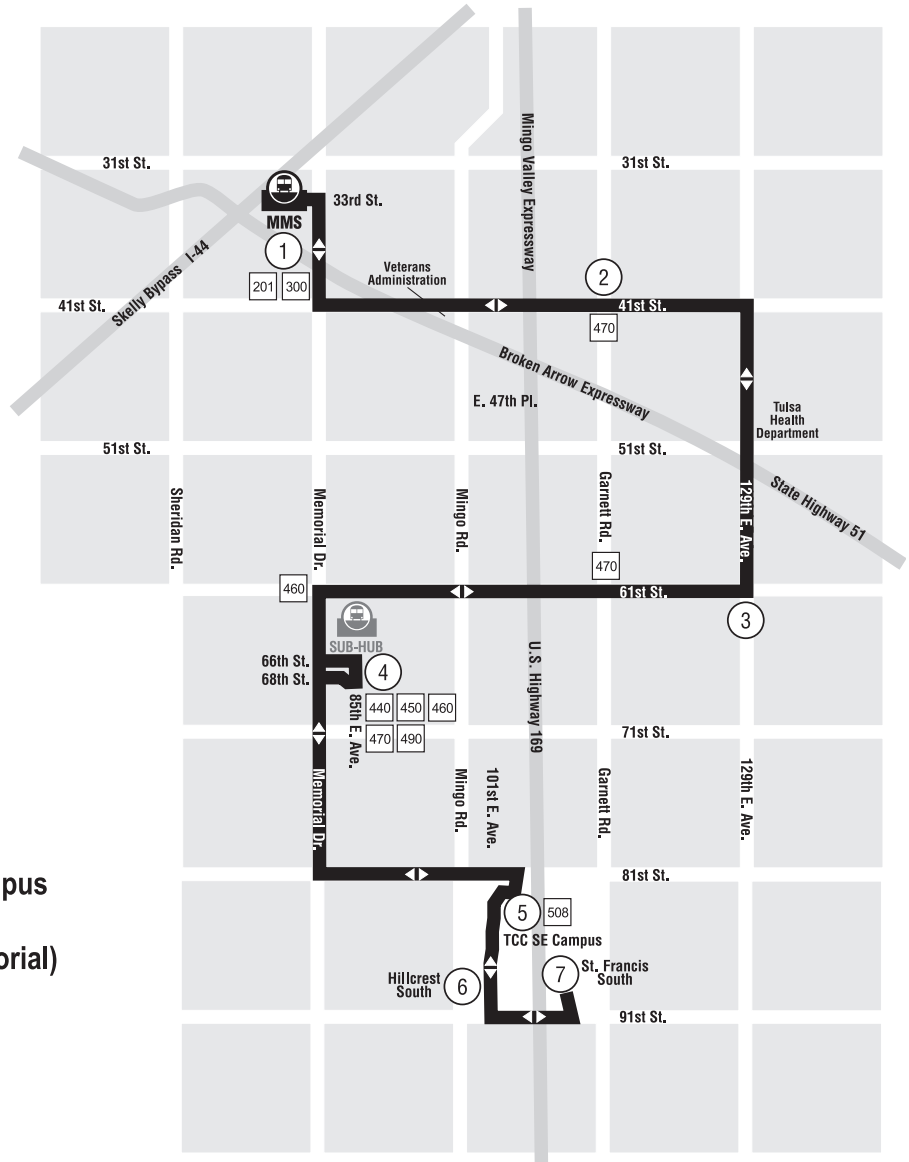

310 SOUTH / SOUTHEAST • MONDAY - SATURDAY

1 Timing Point

700 Intersecting Routes

Bus Stations

MMS - Memorial Midtown Station

Sub-Hub

- Hillcrest South
- Oklahoma Wesleyan University
- St. Francis South
- Tulsa Community College SE Campus
- Tulsa Health Department
- Tulsa Tech-Lemely Campus (Memorial)
- Vatterott College
- Veteran's Administration
- Volunteers of America
- Wal-Mart Super Center
- Woodland Hills Mall

310 SOUTH / SOUTHEAST • MONDAY - SATURDAY

TO MMS

St. Francis South	Hillcrest South	TCC SE	Woodland Hills Sub-Hub	129th E. Ave 61st St.	41st St. Garnett	MMS Bay 5	
⑦	⑥	⑤	④	③	②	①	
6:32	6:36	6:39	6:49	7:00	7:10	7:20	
7:32	7:36	7:39	7:49	8:00	8:10	8:20	
8:30	8:34	8:37	8:47	8:59	9:10	9:20	
9:30	9:34	9:37	9:47	9:59	10:10	10:20	
10:30	10:34	10:37	10:47	10:59	11:10	11:20	
11:30	11:34	11:37	11:47	11:59	12:10	12:20	
12:30	12:34	12:37	12:47	12:59	1:10	1:20	
1:30	1:34	1:37	1:47	1:59	2:10	2:20	
2:30	2:34	2:37	2:47	2:59	3:10	3:20	
3:30	3:34	3:37	3:47	3:59	4:10	4:20	
4:30	4:34	4:37	4:47	4:59	5:10	5:20	
5:30	5:34	5:37	5:47	5:59	6:10	6:20	
6:33	6:36	6:39	6:49	7:00	7:10	7:20	To Garage

FROM MMS

MMS Bay 5	41st St. Garnett	61st St. 129th E. Ave	Woodland Hills Sub-Hub	TCC SE	Hillcrest South	St. Francis South	
①	②	③	④	⑤	⑥	⑦	
6:30	6:40	6:50	7:04	7:14	7:17	7:21	
7:30	7:40	7:50	8:04	8:14	8:17	8:21	
8:30	8:40	8:50	9:04	9:14	9:17	9:21	
9:30	9:41	9:52	10:07	10:17	10:20	10:24	
10:30	10:41	10:52	11:07	11:17	11:20	11:24	
11:30	11:41	11:52	12:07	12:17	12:20	12:24	
12:30	12:41	12:52	1:07	1:17	1:20	1:24	
1:30	1:41	1:52	2:07	2:17	2:20	2:24	
2:30	2:41	2:52	3:07	3:17	3:20	3:24	
3:30	3:41	3:52	4:07	4:17	4:20	4:24	
4:30	4:41	4:52	5:07	5:17	5:20	5:24	
5:30	5:41	5:52	6:07	6:17	6:20	6:24	
6:30	6:40	6:50	7:04	7:14	7:17	7:20	To Garage

Light type = AM **Bold type = PM**

310 SOUTH / SOUTHEAST