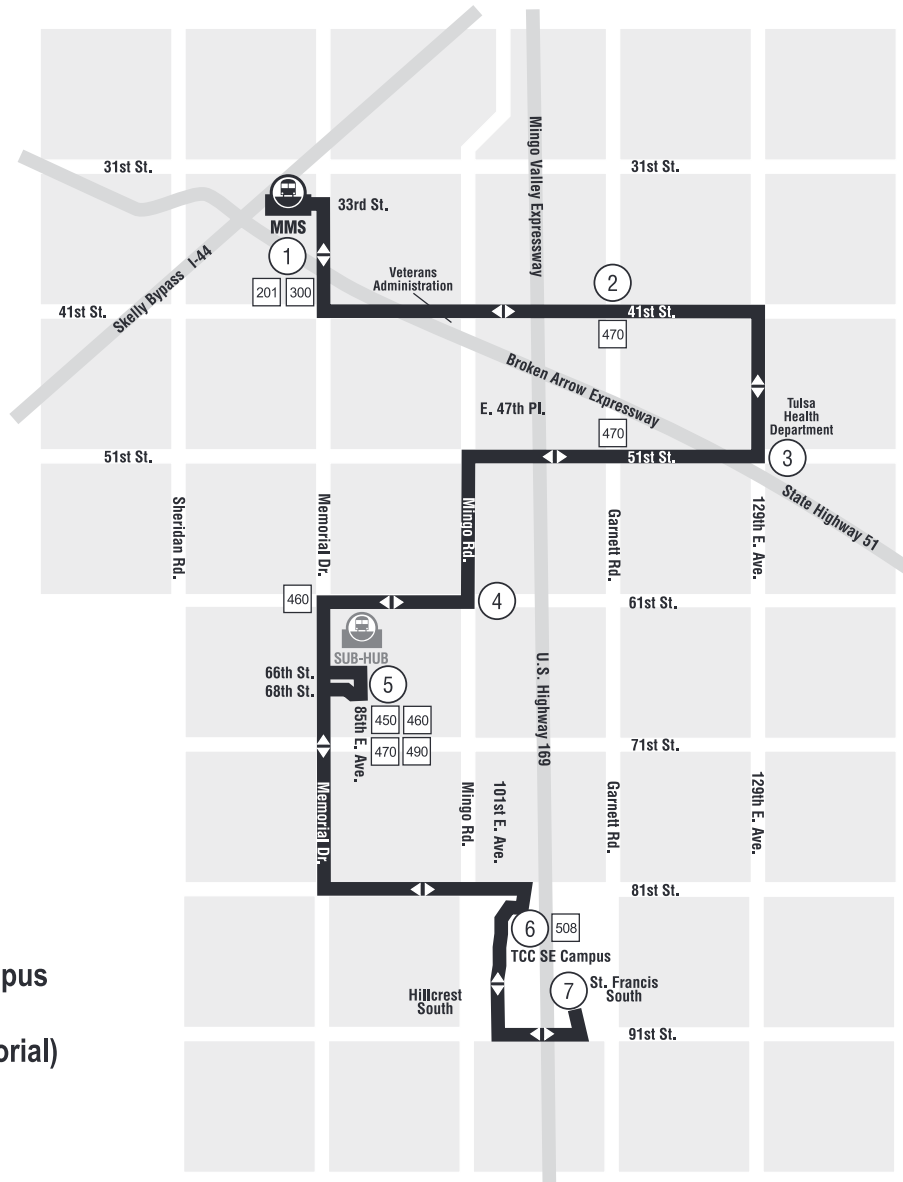

310 SOUTH / SOUTHEAST • MONDAY - FRIDAY

1 Timing Point

700 Intersecting Routes

Bus Stations

MMS - Memorial Midtown Station

Sub-Hub

- Hillcrest South
- St. Francis South
- Tulsa Community College SE Campus
- Tulsa Health Department
- Tulsa Tech-Lemely Campus (Memorial)
- Volunteers of America
- Wal-Mart Super Center
- Woodland Hills Mall

310 SOUTH / SOUTHEAST • MONDAY - FRIDAY

TO MMS

No Saturday Service

St.Francis South	TCC SE	Woodland Hills Sub-Hub	Mingo 61stSt.	129thE.Ave 51stSt.	41stSt. Garnett	MMS Bay 5	
⑦	⑥	⑤	④	③	②	①	
6:30	6:37	6:47	6:55	7:02	7:08	7:18	
7:30	7:37	7:47	7:55	8:02	8:08	8:18	
8:30	8:37	8:47	8:55	9:02	9:08	9:18	
9:30	9:37	9:47	9:55	10:02	10:08	10:18	
10:30	10:37	10:47	10:55	11:02	11:08	11:18	
11:30	11:37	11:47	11:55	12:02	12:08	12:18	
12:30	12:37	12:47	12:55	1:02	1:08	1:18	
1:30	1:37	1:47	1:55	2:02	2:08	2:18	
2:30	2:37	2:47	2:55	3:02	3:08	3:18	
3:30	3:37	3:47	3:55	4:02	4:08	4:18	
4:30	4:37	4:47	4:55	5:02	5:08	5:18	
5:30	5:37	5:47	5:55	6:02	6:08	6:18	
6:25	6:32	6:42	6:50	6:57	7:03	7:13	To Garage

FROM MMS

MMS Bay 5	41stSt. Garnett	51stSt. 129thE.Ave	61stSt. Mingo	Woodland Hills Sub-Hub	TCC SE	St.Francis South	
①	②	③	④	⑤	⑥	⑦	
6:30	6:40	6:47	6:53	7:02	7:12	7:19	
7:30	7:40	7:47	7:53	8:02	8:12	8:19	
8:30	8:40	8:47	8:53	9:02	9:12	9:19	
9:30	9:40	9:47	9:53	10:02	10:12	10:19	
10:30	10:40	10:47	10:53	11:02	11:12	11:19	
11:30	11:40	11:47	11:53	12:02	12:12	12:19	
12:30	12:40	12:47	12:53	1:02	1:12	1:19	
1:30	1:40	1:47	1:53	2:02	2:12	2:19	
2:30	2:40	2:47	2:53	3:02	3:12	3:19	
3:30	3:40	3:47	3:53	4:02	4:12	4:19	
4:30	4:40	4:47	4:53	5:02	5:12	5:19	
5:30	5:40	5:47	5:53	6:02	6:12	6:19	
6:30	6:40	6:47	6:53	7:02	7:12	7:19	To Garage

Lighttype=AM Bold type = PM

310 SOUTH / SOUTHEAST