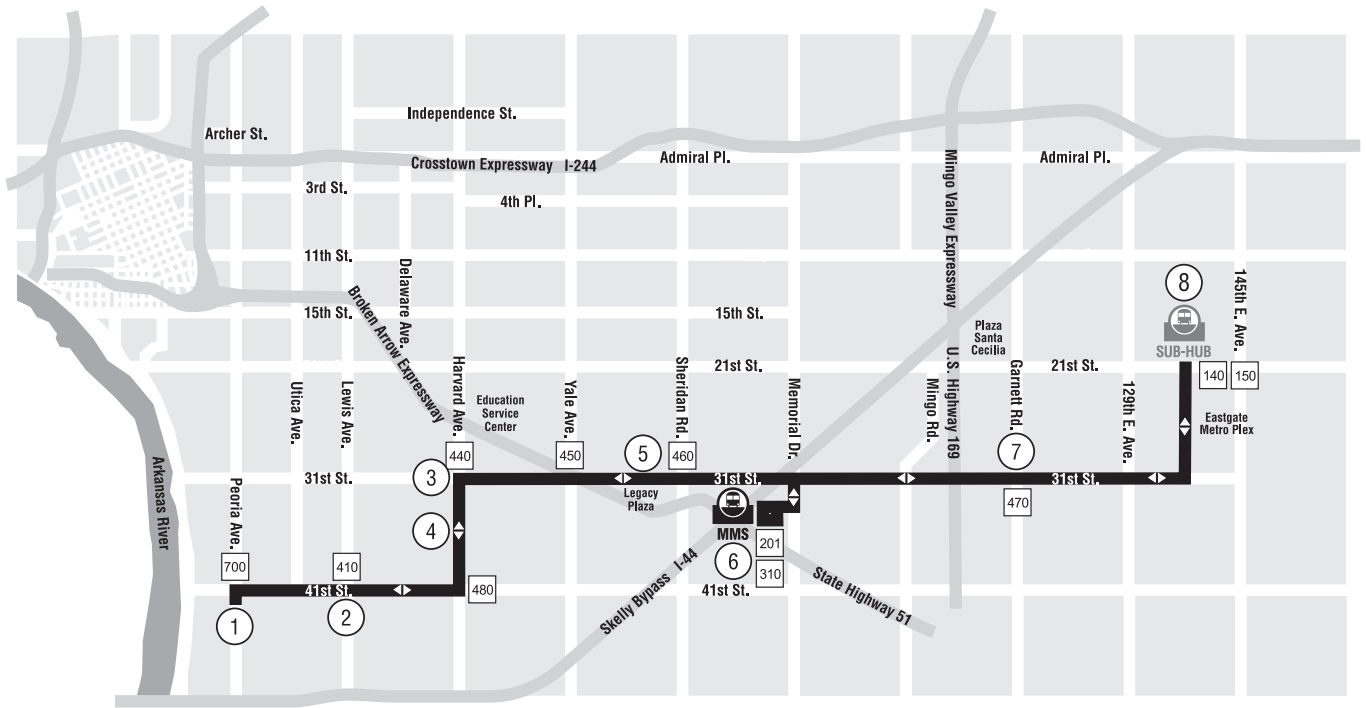

300 31st STREET • MONDAY - SATURDAY

1 Timing Point

700 Intersecting Routes

 Bus Stations

MMS - Memorial Midtown Station
BRT

 Sub-Hub

- Clary Sage College
- Eastgate Metroplex
- Edison High School
- Education Service Center
- Legacy Plaza
- Meadows Apartments
- Schusterman-Benson Library
- Tulsa Tech- Lemley Campus (Memorial)
- University of Phoenix

300 31st STREET

300 31st STREET • MONDAY - FRIDAY

WESTBOUND

Eastgate Sub-Hub	31st St. Garnett	MMS Bay 2 In	MMS Bay 2 Out	31st St. Hudson	Harvard 31st St.	41st St. Lewis	Peoria 41st St.	
8	7	6	6	5	3	2	1	
6:20	6:28	6:36	6:38	6:45	6:50	6:57	7:01	
7:05	7:13	7:21	7:23	7:30	7:35	7:42	7:46	
7:50	7:58	8:06	8:08	8:15	8:20	8:27	8:31	
8:35	8:43	8:51	8:53	9:00	9:05	9:12	9:16	
9:20	9:28	9:36	9:38	9:45	9:50	9:57	10:01	
10:05	10:13	10:21	10:23	10:30	10:35	10:42	10:46	
10:50	10:58	11:06	11:08	11:15	11:20	11:27	11:31	
11:35	11:43	11:51	11:53	12:00	12:05	12:12	12:16	
12:20	12:28	12:36	12:38	12:45	12:50	12:57	1:01	
1:05	1:13	1:21	1:23	1:30	1:35	1:42	1:46	
1:50	1:58	2:06	2:08	2:15	2:20	2:27	2:31	
2:35	2:43	2:51	2:53	3:00	3:05	3:12	3:16	
3:20	3:28	3:36	3:38	3:45	3:50	3:57	4:01	
4:05	4:13	4:21	4:23	4:30	4:35	4:42	4:46	
4:50	4:58	5:06	5:08	5:15	5:20	5:27	5:31	
5:35	5:43	5:51	5:53	6:00	6:05	6:12	6:16	
6:20	6:28	6:36	6:38	6:45	6:50	6:57	7:01	
7:00	7:08	7:16	7:18	7:25	7:30	7:37	7:41	To Garage