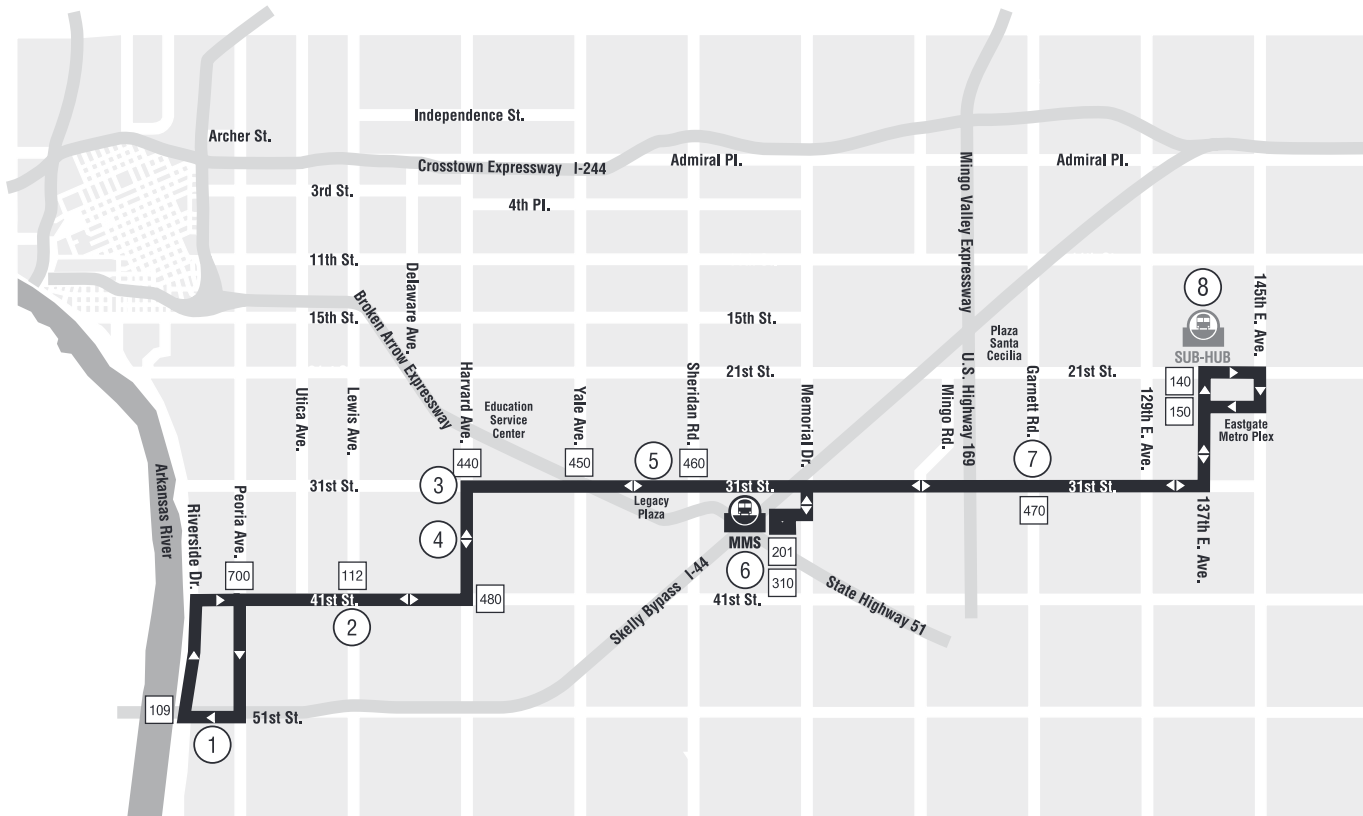

300 31st STREET • MONDAY - SATURDAY

-  **Timing Point**
-  **Intersecting Routes**
-  **Bus Stations**
MMS - Memorial Midtown Station
BRT
-  **Sub-Hub**

- Clary Sage College
- Eastgate Metroplex
- Edison High School
- Education Service Center
- Legacy Plaza
- Meadows Apartments
- Schusterman-Benson Library
- Tulsa Tech- Lemley Campus (Memorial)
- University of Phoenix

300 31st STREET • MONDAY - FRIDAY

WESTBOUND

Eastgate Sub-Hub	31stSt. Garnett	MMS Bay 2 In	MMS Bay 2 Out	31stSt. Hudson	Harvard 31stSt.	41stSt. Lewis	Skelly Peoria	
8	7	6	6	5	3	2	1	
6:20	6:29	6:38	6:48	6:55	6:59	7:06	7:14	
7:00	7:09	7:18	7:28	7:35	7:39	7:46	7:54	
7:40	7:49	7:58	8:08	8:15	8:19	8:26	8:34	
8:20	8:29	8:38	8:48	8:55	8:59	9:06	9:14	
9:00	9:09	9:18	9:28	9:35	9:39	9:46	9:54	
9:40	9:49	9:58	10:08	10:15	10:19	10:26	10:34	
10:20	10:29	10:38	10:48	10:55	10:59	11:06	11:14	
11:00	11:09	11:18	11:28	11:35	11:39	11:46	11:54	
11:40	11:49	11:58	12:08	12:15	12:19	12:26	12:34	
12:20	12:29	12:38	12:48	12:55	12:59	1:06	1:14	
1:00	1:09	1:18	1:28	1:35	1:39	1:46	1:54	
1:40	1:49	1:58	2:08	2:15	2:19	2:26	2:34	
2:20	2:29	2:38	2:48	2:55	2:59	3:06	3:14	
3:00	3:09	3:18	3:28	3:35	3:39	3:46	3:54	
3:40	3:49	3:58	4:08	4:15	4:19	4:26	4:34	
4:20	4:29	4:38	4:48	4:55	4:59	5:06	5:14	
5:00	5:09	5:18	5:28	5:35	5:39	5:46	5:54	
5:40	5:49	5:58	6:08	6:15	6:19	6:26	6:34	
6:20	6:29	6:38	6:48	6:55	6:59	7:06	7:14	To Garage
7:00	7:09	7:18	7:28	7:35	7:39	7:46	7:54	To Garage