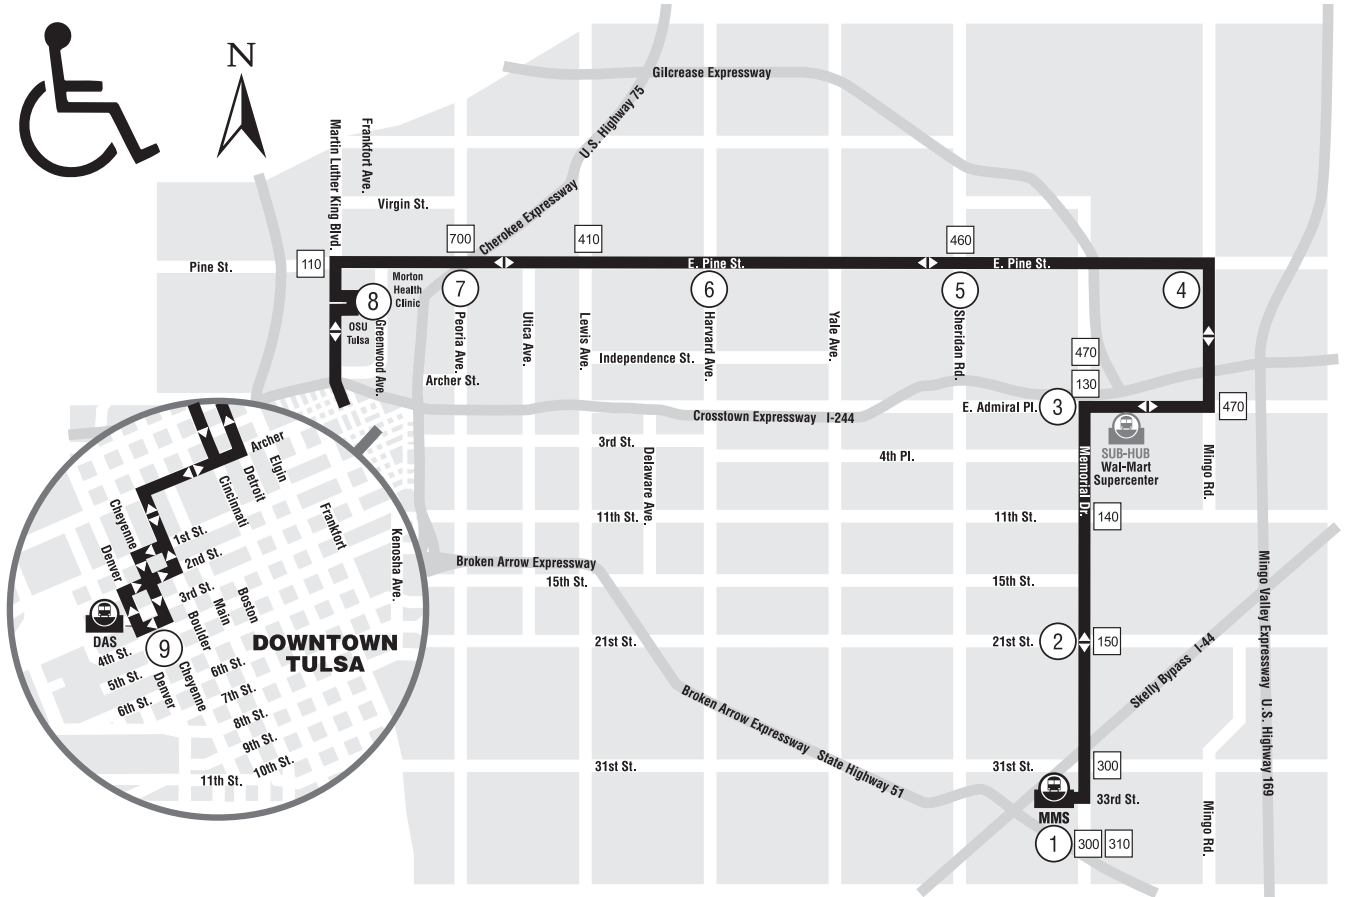

201 PINE / MEMORIAL • MONDAY - SATURDAY

1 Timing Point

700 Intersecting Routes

Bus Stations

DAS - Denver Avenue (Downtown)

MMS - Memorial Midtown Station

Sub-Hub

- Admiral Flea Market
- Morton Health Clinic
- OSU Tulsa
- Pioneer Plaza

FROM DOWNTOWN

DAS Bay 6	Pioneer Plaza	Pine Peoria	Pine Harvard	Pine Sheridan	Pine Mingo	Admiral Wal-Mart	Memorial 21st St.	MMS BAY 1	
⑨	⑧	⑦	⑥	⑤	④	③	②	①	
6:00	6:05	6:11	6:17	6:24	6:31	6:38	6:44	6:48	
7:00	7:05	7:11	7:17	7:24	7:31	7:38	7:44	7:48	
8:00	8:05	8:11	8:17	8:24	8:31	8:38	8:44	8:48	
9:00	9:06	9:13	9:20	9:27	9:34	9:42	9:49	9:54	
10:00	10:06	10:13	10:20	10:27	10:34	10:42	10:49	10:54	
11:00	11:06	11:13	11:20	11:27	11:34	11:42	11:49	11:54	
12:00	12:06	12:13	12:20	12:27	12:34	12:42	12:49	12:54	
1:00	1:06	1:13	1:20	1:27	1:34	1:42	1:49	1:54	
2:00	2:06	2:13	2:20	2:27	2:34	2:42	2:49	2:54	
3:00	3:06	3:13	3:20	3:27	3:34	3:42	3:49	3:54	
4:00	4:06	4:13	4:20	4:27	4:34	4:42	4:49	4:54	
5:00	5:06	5:13	5:20	5:27	5:34	5:42	5:49	5:54	
6:00	6:06	6:13	6:20	6:27	6:34	6:42	6:49	6:54	
7:00	7:05	7:11	7:17	7:24	7:31	7:38	7:44	7:48	To Garage