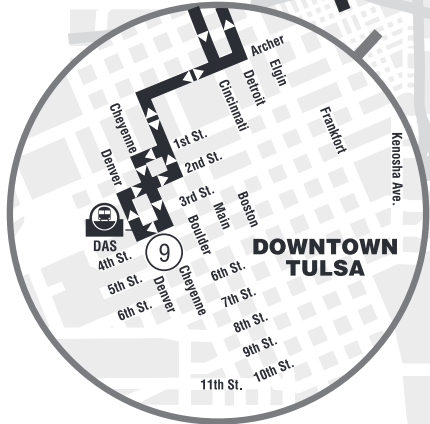

201 PINE / MEMORIAL • MONDAY - SATURDAY

1 Timing Point

700 Intersecting Routes

Bus Stations

DAS - Denver Avenue (Downtown)
MMS - Memorial Midtown Station

Sub-Hub

- Admiral Flea Market
- Morton Health Clinic
- OSU Tulsa
- Pioneer Plaza

- Springdale Shopping Center
- Tulsa Housing Authority
- Tulsa Tech- Lemley Campus
- Wal-Mart Super Center

201 PINE / MEMORIAL • MONDAY - FRIDAY

TO DOWNTOWN

MMS Bay 1	Memorial 21stSt.	Admiral Wal-Mart	Pine Mingo	Pine Sheridan	Pine Harvard	Pine Peoria	Pine Plaza	Pioneer Bay 6	DAS
①	②	③	④	⑤	⑥	⑦	⑧	⑨	
6:08	6:12	6:18	6:23	6:28	6:35	6:42	6:50	6:55	
7:08	7:12	7:18	7:23	7:28	7:35	7:42	7:50	7:55	
8:08	8:12	8:18	8:23	8:28	8:35	8:42	8:50	8:55	
9:03	9:08	9:14	9:20	9:26	9:33	9:40	9:49	9:55	
10:03	10:08	10:14	10:20	10:26	10:33	10:40	10:49	10:55	
11:03	11:08	11:14	11:20	11:26	11:33	11:40	11:49	11:55	
12:03	12:08	12:14	12:20	12:26	12:33	12:40	12:49	12:55	
1:03	1:08	1:14	1:20	1:26	1:33	1:40	1:49	1:55	
2:03	2:08	2:14	2:20	2:26	2:33	2:40	2:49	2:55	
3:03	3:08	3:14	3:20	3:26	3:33	3:40	3:49	3:55	
4:03	4:08	4:14	4:20	4:26	4:33	4:40	4:49	4:55	
5:03	5:08	5:14	5:20	5:26	5:33	5:40	5:49	5:55	
6:03	6:08	6:14	6:20	6:26	6:33	6:40	6:49	6:55	
7:00	7:04	7:10	7:15	7:20	7:27	7:34	7:42	7:47	To Garage