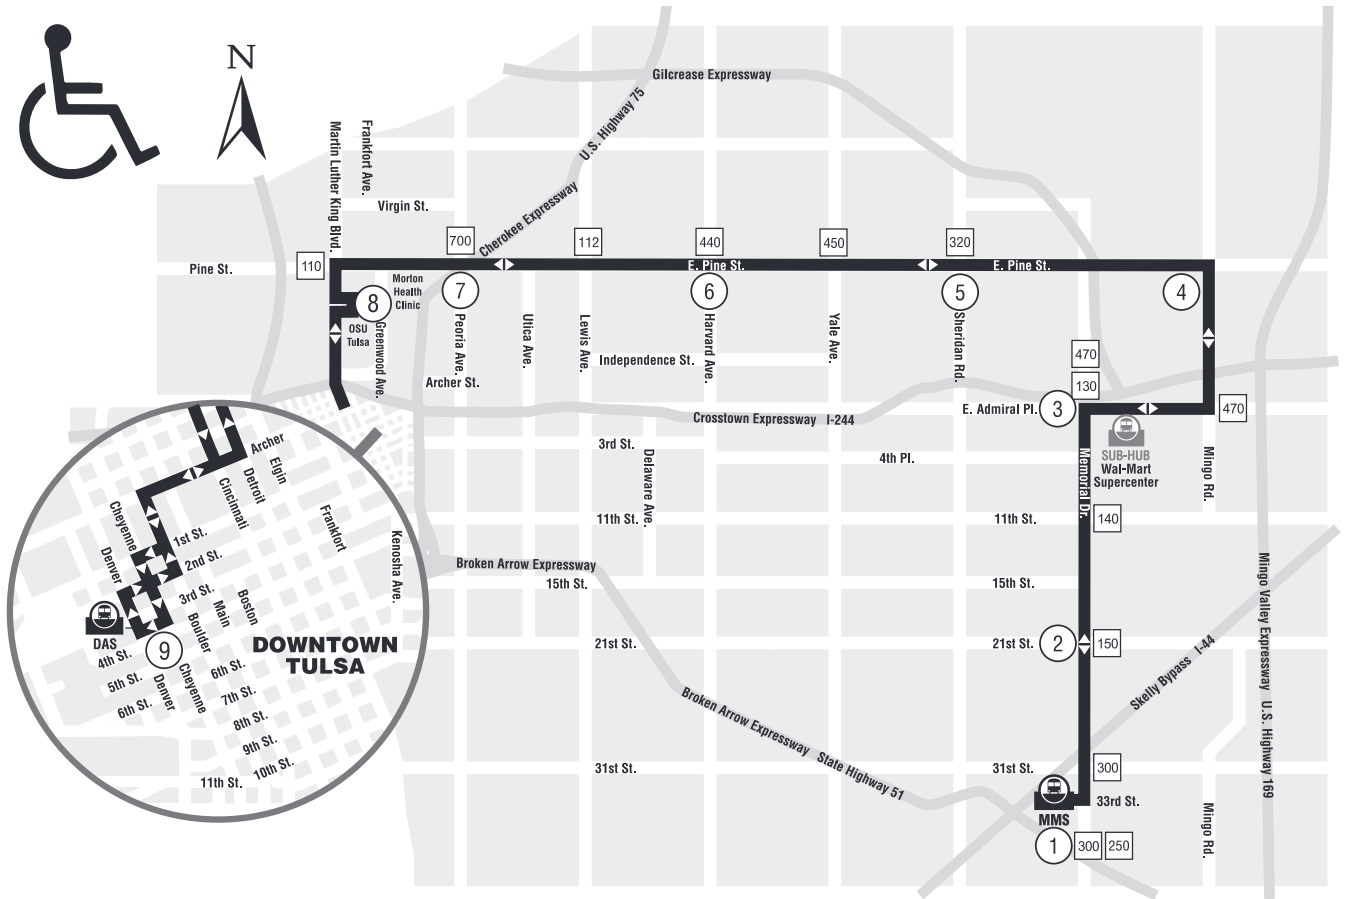

201 PINE / MEMORIAL • MONDAY - SATURDAY

1 Timing Point

700 Intersecting Routes

Bus Stations

DAS - Denver Avenue (Downtown)
MMS - Memorial Midtown Station

Sub-Hub

- Admiral Flea Market
- Morton Health Clinic
- OSU Tulsa
- Pioneer Plaza

FROM DOWNTOWN

DAS Bay 6	Pioneer Plaza	Pine Peoria	Pine Harvard	Pine Sheridan	Pine Mingo	Pine Wal-Mart	Admiral 21stSt.	Memorial Bay 1	MMS
⑨	⑧	⑦	⑥	⑤	④	③	②	①	
6:00	6:09	6:15	6:21	6:28	6:33	6:38	6:44	6:48	
7:00	7:09	7:15	7:21	7:28	7:33	7:38	7:44	7:48	
8:00	8:09	8:15	8:21	8:28	8:33	8:38	8:44	8:48	
9:00	9:10	9:17	9:24	9:31	9:36	9:42	9:49	9:54	
10:00	10:10	10:17	10:24	10:31	10:36	10:42	10:49	10:54	
11:00	11:10	11:17	11:24	11:31	11:36	11:42	11:49	11:54	
12:00	12:10	12:17	12:24	12:31	12:36	12:42	12:49	12:54	
1:00	1:10	1:17	1:24	1:31	1:36	1:42	1:49	1:54	
2:00	2:10	2:17	2:24	2:31	2:36	2:42	2:49	2:54	
3:00	3:10	3:17	3:24	3:31	3:36	3:42	3:49	3:54	
4:00	4:10	4:17	4:24	4:31	4:36	4:42	4:49	4:54	
5:00	5:10	5:17	5:24	5:31	5:36	5:42	5:49	5:54	
6:00	6:10	6:17	6:24	6:31	6:36	6:42	6:49	6:54	
7:00	7:09	7:15	7:21	7:28	7:33	7:38	7:44	7:48	To Garage