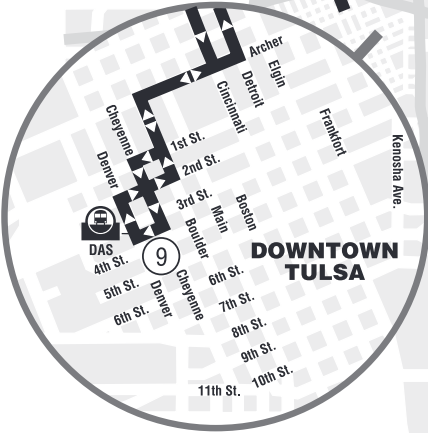

201 PINE / MEMORIAL • MONDAY - SATURDAY

- 1 Timing Point
- 700 Intersecting Routes
- Bus Stations
 DAS - Denver Avenue (Downtown)
 MMS - Memorial Midtown Station
- Sub-Hub

- Admiral Flea Market
- Morton Health Clinic
- OSU Tulsa
- Pioneer Plaza
- Springdale Shopping Center
- Tulsa Housing Authority
- Tulsa Tech- Lemley Campus
- Wal-Mart Super Center

201 PINE / MEMORIAL • MONDAY - FRIDAY

TO DOWNTOWN

MMS Bay 1	Memorial 21stSt.	Admiral Wal-Mart	Pine Mingo	Pine Sheridan	Pine Harvard	Pine Peoria	Pine Plaza	Pioneer Bay 6	DAS
①	②	③	④	⑤	⑥	⑦	⑧	⑨	
6:08	6:12	6:18	6:23	6:28	6:35	6:42	6:50	6:55	
7:08	7:12	7:18	7:23	7:28	7:35	7:42	7:50	7:55	
8:08	8:12	8:18	8:23	8:28	8:35	8:42	8:50	8:55	
9:03	9:08	9:14	9:20	9:26	9:33	9:40	9:49	9:55	
10:03	10:08	10:14	10:20	10:26	10:33	10:40	10:49	10:55	
11:03	11:08	11:14	11:20	11:26	11:33	11:40	11:49	11:55	
12:03	12:08	12:14	12:20	12:26	12:33	12:40	12:49	12:55	
1:03	1:08	1:14	1:20	1:26	1:33	1:40	1:49	1:55	
2:03	2:08	2:14	2:20	2:26	2:33	2:40	2:49	2:55	
3:03	3:08	3:14	3:20	3:26	3:33	3:40	3:49	3:55	
4:03	4:08	4:14	4:20	4:26	4:33	4:40	4:49	4:55	
5:03	5:08	5:14	5:20	5:26	5:33	5:40	5:49	5:55	
6:03	6:08	6:14	6:20	6:26	6:33	6:40	6:49	6:55	
7:00	7:04	7:10	7:15	7:20	7:27	7:34	7:42	7:47 To Garage	