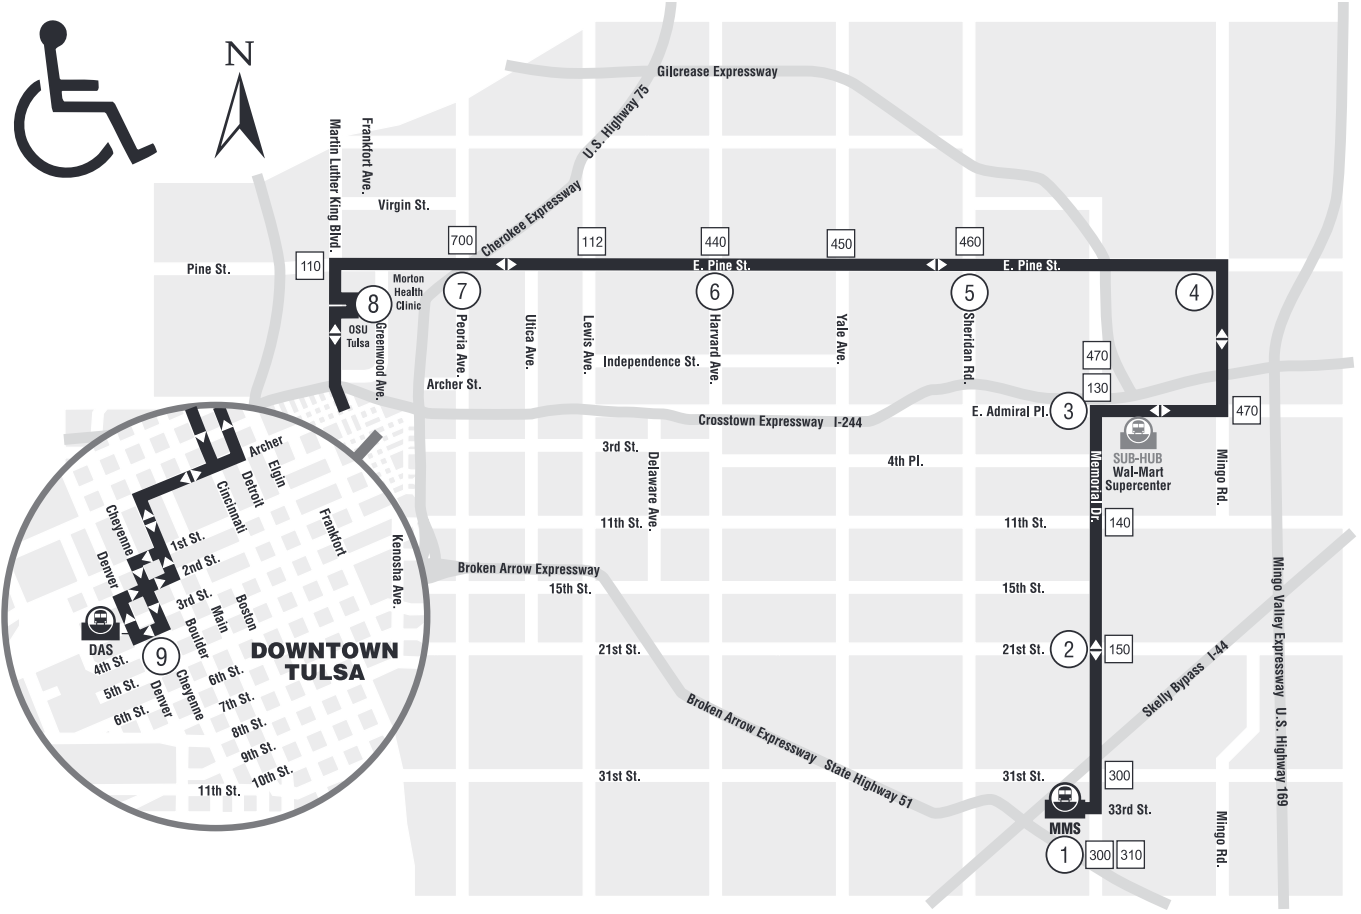

201 PINE / MEMORIAL • MONDAY - SATURDAY

- 1 Timing Point
- 700 Intersecting Routes
- Bus Stations
 DAS - Denver Avenue (Downtown)
 MMS - Memorial Midtown Station
- Sub-Hub

- Admiral Flea Market
- Morton Health Clinic
- OSU Tulsa
- Pioneer Plaza
- Springdale Shopping Center
- Tulsa Housing Authority
- Tulsa Tech- Lemley Campus
- Wal-Mart Super Center

201 PINE / MEMORIAL • MONDAY - FRIDAY

TO DOWNTOWN

MMS Bay 1	Memorial 21stSt.	Admiral Wal-Mart	Pine Mingo	Pine Sheridan	Pine Harvard	Pine Peoria	Pine Plaza	Pioneer Bay 6	DAS
①	②	③	④	⑤	⑥	⑦	⑧	⑨	
6:08	6:12	6:18	6:23	6:28	6:35	6:42	6:50	6:55	
7:08	7:12	7:18	7:23	7:28	7:35	7:42	7:50	7:55	
8:08	8:12	8:18	8:23	8:28	8:35	8:42	8:50	8:55	
9:03	9:08	9:14	9:20	9:26	9:33	9:40	9:49	9:55	
10:03	10:08	10:14	10:20	10:26	10:33	10:40	10:49	10:55	
11:03	11:08	11:14	11:20	11:26	11:33	11:40	11:49	11:55	
12:03	12:08	12:14	12:20	12:26	12:33	12:40	12:49	12:55	
1:03	1:08	1:14	1:20	1:26	1:33	1:40	1:49	1:55	
2:03	2:08	2:14	2:20	2:26	2:33	2:40	2:49	2:55	
3:03	3:08	3:14	3:20	3:26	3:33	3:40	3:49	3:55	
4:03	4:08	4:14	4:20	4:26	4:33	4:40	4:49	4:55	
5:03	5:08	5:14	5:20	5:26	5:33	5:40	5:49	5:55	
6:03	6:08	6:14	6:20	6:26	6:33	6:40	6:49	6:55	
7:00	7:04	7:10	7:15	7:20	7:27	7:34	7:42	7:47 To Garage	