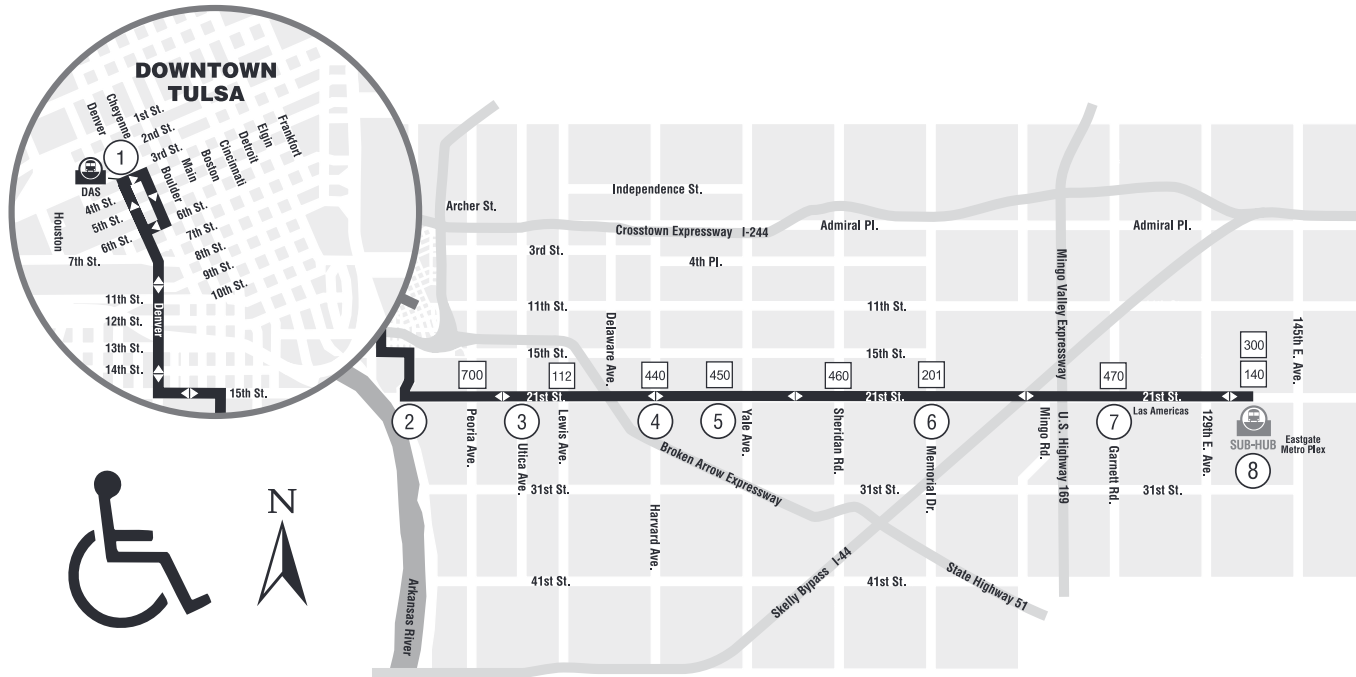

150 21st STREET • MONDAY - SATURDAY

-  **1 Timing Point**
-  **700 Intersecting Routes**
-  **Bus Stations**
DAS - Denver Avenue (Downtown)
-  **Sub-Hub**

- **Community Health Connection**
- **Direct TV**
- **Eastgate Metroplex**
- **Las Americas**
- **Meadows Apartments**
- **Redbud Shopping Center**
- **St. John's Medical Center**

150 21st STREET

150 21st STREET • MONDAY - FRIDAY

TO DOWNTOWN

Eastgate Sub-Hub	21stSt. Garnett	21stSt. Memorial	21stSt. Yale	21stSt. Harvard	21stSt. Utica	Boulder 21stSt.	DAS Bay 7	
8	7	6	5	4	3	2	1	
6:13	6:19	6:26	6:32	6:36	6:42	6:47	6:55	
7:08	7:14	7:21	7:27	7:31	7:37	7:42	7:50	
8:03	8:09	8:16	8:22	8:26	8:32	8:37	8:45	
8:58	9:04	9:11	9:17	9:21	9:27	9:32	9:40	
9:50	9:56	10:04	10:11	10:15	10:22	10:27	10:35	
10:45	10:51	10:59	11:06	11:10	11:17	11:22	11:30	
11:40	11:46	11:54	12:01	12:05	12:12	12:17	12:25	
12:35	12:41	12:49	12:56	1:00	1:07	1:12	1:20	
1:30	1:36	1:44	1:51	1:55	2:02	2:07	2:15	
2:25	2:31	2:39	2:46	2:50	2:57	3:02	3:10	
3:20	3:26	3:34	3:41	3:45	3:52	3:57	4:05	
4:15	4:21	4:29	4:36	4:40	4:47	4:52	5:00	
5:10	5:16	5:24	5:31	5:35	5:42	5:47	5:55	
6:00	6:06	6:14	6:21	6:25	6:32	6:37	6:45	To Garage

FROM DOWNTOWN

DAS Bay 7	Boulder 21stSt.	21stSt. Utica	21stSt. Harvard	21stSt. Yale	21stSt. Memorial	21stSt. Garnett	Eastgate Sub-Hub	
1	2	3	4	5	6	7	8	
6:05	6:13	6:18	6:24	6:28	6:34	6:40	6:49	
7:00	7:08	7:13	7:19	7:23	7:29	7:35	7:44	
7:55	8:03	8:08	8:14	8:18	8:24	8:30	8:39	
8:50	8:58	9:03	9:09	9:13	9:19	9:25	9:34	
9:45	9:53	9:58	10:04	10:08	10:15	10:22	10:32	
10:40	10:48	10:53	10:59	11:03	11:10	11:17	11:27	
11:35	11:43	11:48	11:54	11:58	12:05	12:12	12:22	
12:30	12:38	12:43	12:49	12:53	1:00	1:07	1:17	
1:25	1:33	1:38	1:44	1:48	1:55	2:02	2:12	
2:20	2:28	2:33	2:39	2:43	2:50	2:57	3:07	
3:15	3:23	3:28	3:34	3:38	3:45	3:52	4:02	
4:10	4:18	4:23	4:29	4:33	4:40	4:47	4:57	
5:05	5:13	5:18	5:24	5:28	5:35	5:42	5:52	
6:00	6:08	6:13	6:19	6:23	6:30	6:37	6:47	