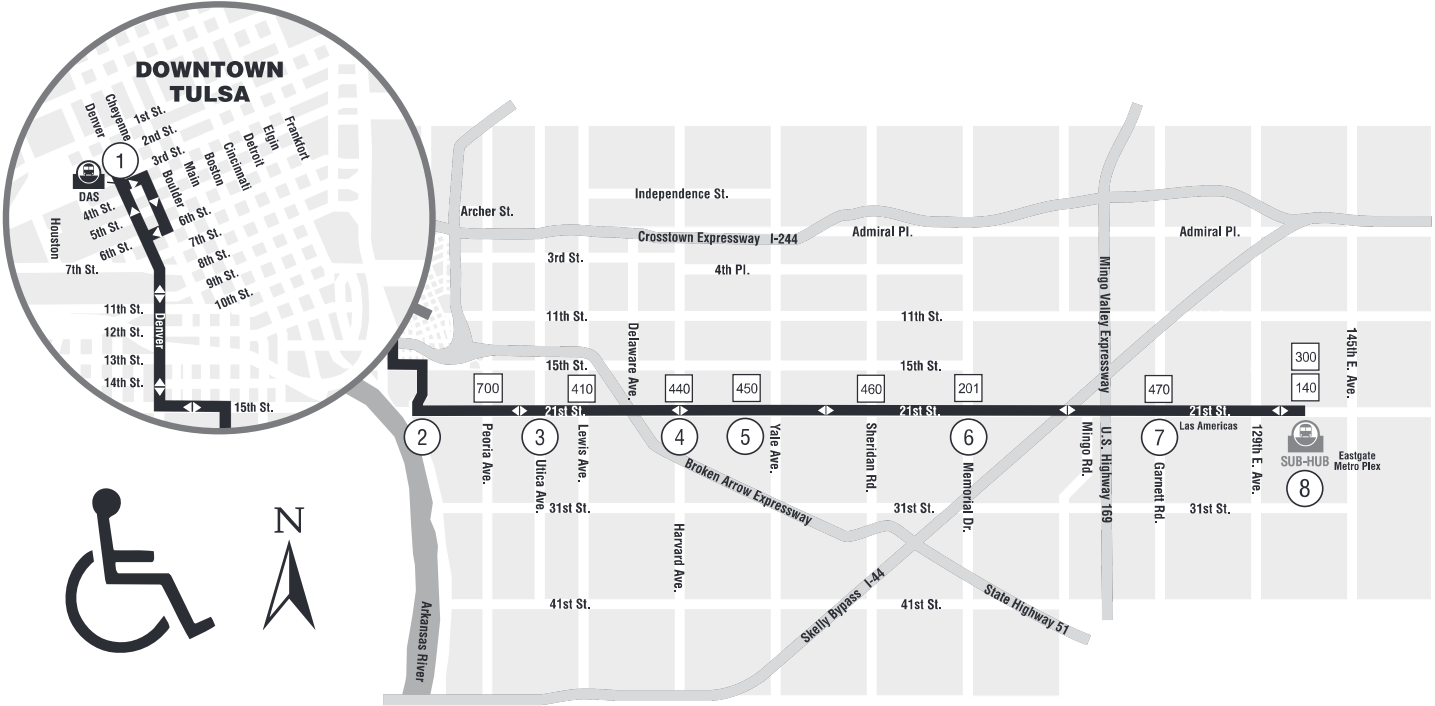

150 21st STREET • MONDAY - SATURDAY

1 Timing Point

700 Intersecting Routes

Bus Stations

DAS - Denver Avenue (Downtown)

Sub-Hub

- Community Health Connection
- Direct TV
- Eastgate Metroplex
- Las Americas
- Meadows Apartments
- Redbud Shopping Center
- St. John's Medical Center

150 21st STREET

150 21st STREET • MONDAY - FRIDAY

TO DOWNTOWN

Eastgate Sub-Hub	21st St. Garnett	21st St. Memorial	21st St. Yale	21st St. Harvard	21st St. Utica	Boulder 21st St.	DAS
⑧	⑦	⑥	⑤	④	③	②	①
6:13	6:19	6:26	6:32	6:36	6:42	6:47	6:55
7:08	7:14	7:21	7:27	7:31	7:37	7:42	7:50
8:03	8:09	8:16	8:22	8:26	8:32	8:37	8:45
8:58	9:04	9:11	9:17	9:21	9:27	9:32	9:40
9:50	9:56	10:04	10:11	10:15	10:22	10:27	10:35
10:45	10:51	10:59	11:06	11:10	11:17	11:22	11:30
11:40	11:46	11:54	12:01	12:05	12:12	12:17	12:25
12:35	12:41	12:49	12:56	1:00	1:07	1:12	1:20
1:30	1:36	1:44	1:51	1:55	2:02	2:07	2:15
2:25	2:31	2:39	2:46	2:50	2:57	3:02	3:10
3:20	3:26	3:34	3:41	3:45	3:52	3:57	4:05
4:15	4:21	4:29	4:36	4:40	4:47	4:52	5:00
5:10	5:16	5:24	5:31	5:35	5:42	5:47	5:55
6:00	6:06	6:14	6:21	6:25	6:32	6:37	6:45 To Garage

FROM DOWNTOWN

DAS Bay 7	Boulder 21st St.	21st St. Utica	21st St. Harvard	21st St. Yale	21st St. Memorial	21st St. Garnett	Eastgate Sub-Hub
①	②	③	④	⑤	⑥	⑦	⑧
6:05	6:13	6:18	6:24	6:28	6:34	6:40	6:49
7:00	7:08	7:13	7:19	7:23	7:29	7:35	7:44
7:55	8:03	8:08	8:14	8:18	8:24	8:30	8:39
8:50	8:58	9:03	9:09	9:13	9:19	9:25	9:34
9:45	9:53	9:58	10:04	10:08	10:15	10:22	10:32
10:40	10:48	10:53	10:59	11:03	11:10	11:17	11:27
11:35	11:43	11:48	11:54	11:58	12:05	12:12	12:22
12:30	12:38	12:43	12:49	12:53	1:00	1:07	1:17
1:25	1:33	1:38	1:44	1:48	1:55	2:02	2:12
2:20	2:28	2:33	2:39	2:43	2:50	2:57	3:07
3:15	3:23	3:28	3:34	3:38	3:45	3:52	4:02
4:10	4:18	4:23	4:29	4:33	4:40	4:47	4:57
5:05	5:13	5:18	5:24	5:28	5:35	5:42	5:52
6:00	6:08	6:13	6:19	6:23	6:30	6:37	6:47