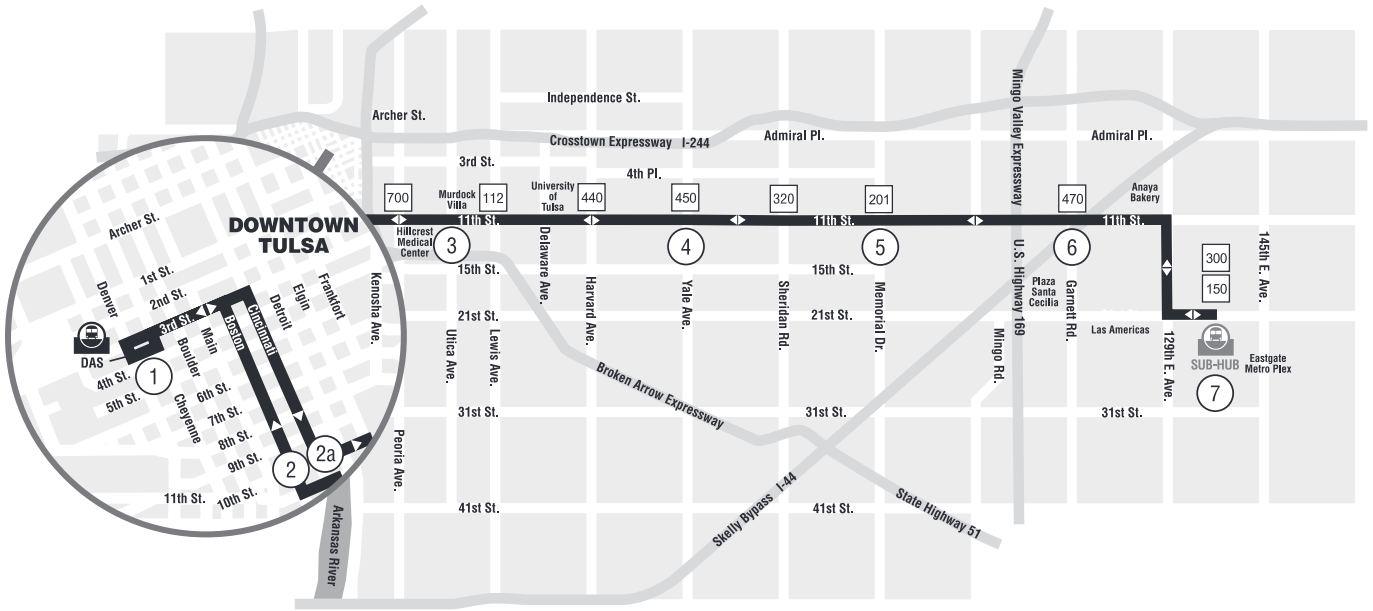

140 11th STREET • MONDAY - SATURDAY

1 Timing Point

700 Intersecting Routes

 Bus Stations

DAS - Denver Avenue (Downtown)

 Sub-Hub

- American Red Cross
- East Central High School
- Eastgate Metroplex
- Hill Crest Medical Center
- Murdock Villa
- Street School
- TCC-Metro Campis
- University of Tulsa

140 11th STREET • MONDAY - FRIDAY

TO DOWNTOWN

Eastgate Sub-Hub	11thSt. Garnett	11thSt. Memorial	11thSt. Yale	11thSt. Utica	10thSt. Boston	DAS Bay 3
7	6	5	4	3	2	1
6:03	6:15	6:22	6:29	6:37	6:42	6:45
6:53	7:05	7:12	7:19	7:27	7:32	7:35
7:43	7:55	8:02	8:09	8:17	8:22	8:25
8:33	8:45	8:52	8:59	9:07	9:12	9:15
9:23	9:35	9:42	9:49	9:57	10:02	10:05
10:13	10:25	10:32	10:39	10:47	10:52	10:55
11:03	11:15	11:22	11:29	11:37	11:42	11:45
11:53	12:05	12:12	12:19	12:27	12:32	12:35
12:43	12:55	1:02	1:09	1:17	1:22	1:25
1:33	1:45	1:52	1:59	2:07	2:12	2:15
2:23	2:35	2:42	2:49	2:57	3:02	3:05
3:13	3:25	3:32	3:39	3:47	3:52	3:55
4:03	4:15	4:22	4:29	4:37	4:42	4:45
4:53	5:05	5:12	5:19	5:27	5:32	5:35
5:43	5:55	6:02	6:09	6:17	6:22	6:25
6:30	6:42	6:49	6:56	7:04	7:09	7:12

Lighttype=AM Bold type = PM

FROM DOWNTOWN

DAS Bay 3	10thSt. Cincinnati	11thSt. Utica	11thSt. Yale	11thSt. Memorial	11thSt. Garnett	Eastgate Sub-Hub
1	2a	3	4	5	6	7
6:00	6:05	6:11	6:22	6:29	6:36	6:46
6:50	6:55	7:01	7:12	7:19	7:26	7:36
7:40	7:45	7:51	8:02	8:09	8:16	8:26
8:30	8:35	8:41	8:52	8:59	9:06	9:16
9:20	9:25	9:31	9:42	9:49	9:56	10:06
10:10	10:15	10:21	10:32	10:39	10:46	10:56
11:00	11:05	11:11	11:22	11:29	11:36	11:46
11:50	11:55	12:01	12:12	12:19	12:26	12:36
12:40	12:45	12:51	1:02	1:09	1:16	1:26
1:30	1:35	1:41	1:52	1:59	2:06	2:16
2:20	2:25	2:31	2:42	2:49	2:56	3:06
3:10	3:15	3:21	3:32	3:39	3:46	3:56
4:00	4:05	4:11	4:22	4:29	4:36	4:46
4:50	4:55	5:01	5:12	5:19	5:26	5:36
5:40	5:45	5:51	6:02	6:09	6:16	6:26
6:30	6:35	6:41	6:52	6:59	7:06	7:16