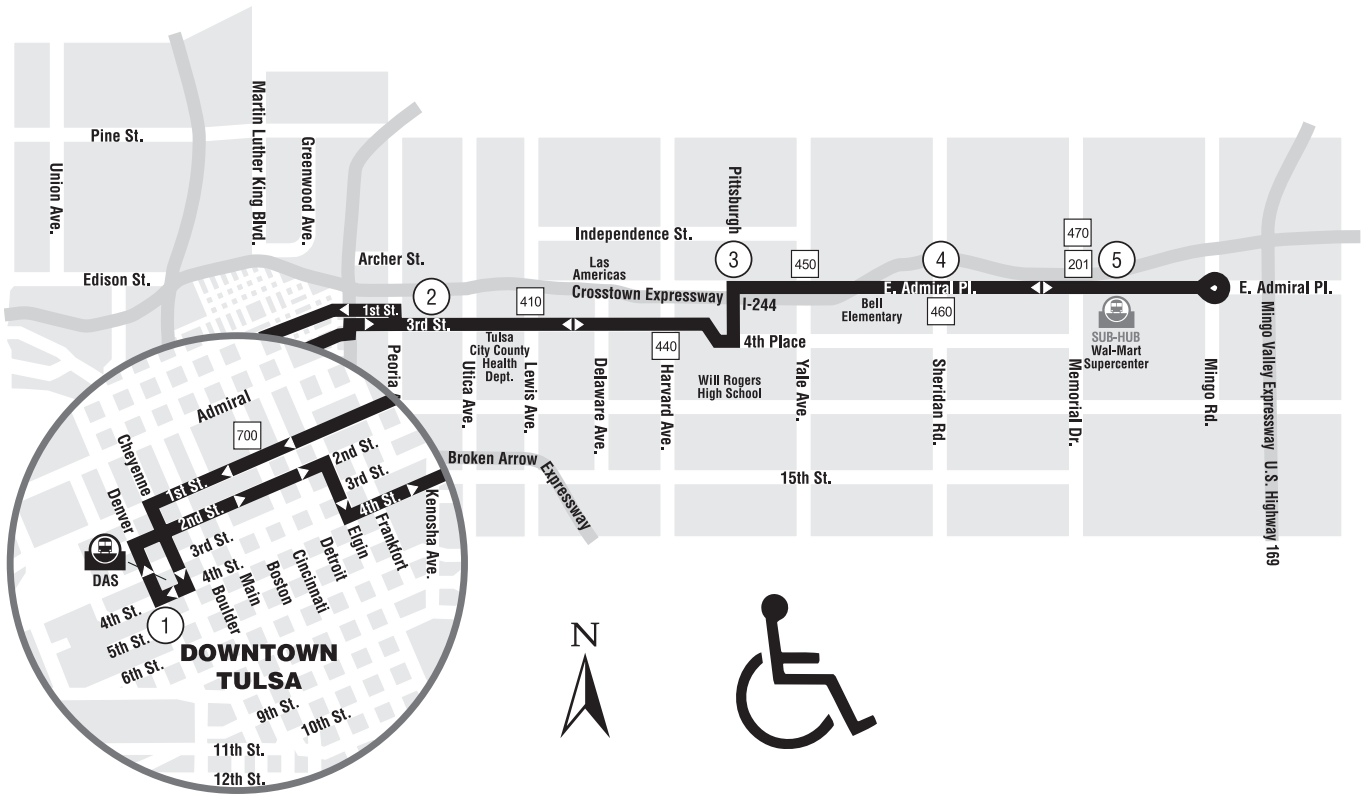

130 ADMIRAL • MONDAY - SATURDAY

1 Timing Point

700 Intersecting Routes

 Bus Stations

DAS - Denver Avenue (Downtown)

 Sub-Hub

- Admiral Flea Market
- Community Health Connection
- Phoenix Rising
- Tulsa Health Departments
- Wal-Mart Super Center
- Will Rogers High School

130 ADMIRAL • MONDAY - SATURDAY

TO DOWNTOWN

Admiral Wal-Mart	Admiral Sheridan	Pittsburg Admiral	3rd St. Rockford	DAS	
5	4	3	2	1	
5:52	6:03	6:09	6:19	6:25	
6:52	7:03	7:09	7:19	7:25	
7:52	8:03	8:09	8:19	8:25	
8:52	9:03	9:09	9:19	9:25	
9:52	10:03	10:09	10:19	10:25	
10:52	11:03	11:09	11:19	11:25	
11:52	12:03	12:09	12:19	12:25	
12:52	1:03	1:09	1:19	1:25	
1:52	2:03	2:09	2:19	2:25	
2:52	3:03	3:09	3:19	3:25	
3:52	4:03	4:09	4:19	4:25	
4:52	5:03	5:09	5:19	5:25	
5:52	6:03	6:09	6:19	6:25	
6:52	7:03	7:09	7:19	7:25	To Garage

Light type = AM **Bold type = PM**

FROM DOWNTOWN

DAS Bay 2	3rd St. Rockford	Admiral Pittsburg	Admiral Sheridan	Admiral Wal-Mart	
1	2	3	4	5	
6:25	6:31	6:42	6:48	6:52	
7:25	7:31	7:42	7:48	7:52	
8:25	8:31	8:42	8:48	8:52	
9:25	9:31	9:42	9:48	9:52	
10:25	10:31	10:42	10:48	10:52	
11:25	11:31	11:42	11:48	11:52	
12:25	12:31	12:42	12:48	12:52	
1:25	1:31	1:42	1:48	1:52	
2:25	2:31	2:42	2:48	2:52	
3:25	3:31	3:42	3:48	3:52	
4:25	4:31	4:42	4:48	4:52	
5:25	5:31	5:42	5:48	5:52	
6:25	6:31	6:42	6:48	6:52	