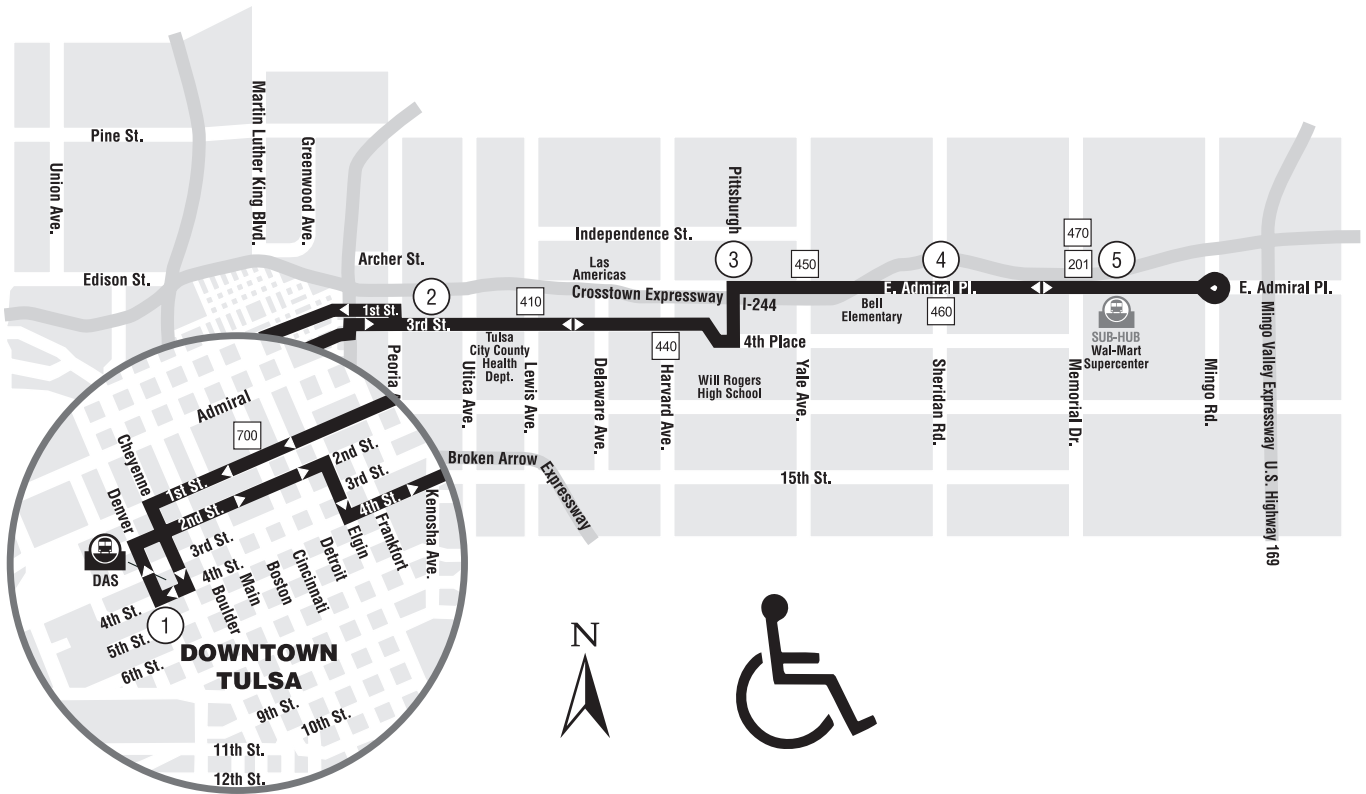

# 130 ADMIRAL • NIGHTLINE & SUNDAY

1 Timing Point

700 Intersecting Routes

 Bus Stations

DAS - Denver Avenue (Downtown)

 Sub-Hub

- Admiral Flea Market
- Community Health Connection
- Phoenix Rising
- Tulsa Health Departments
- Wal-Mart Super Center
- Will Rogers High School

## TO DOWNTOWN - MONDAY-SATURDAY

Admiral Wal-Mart	Admiral Sheridan	Pittsburg Admiral	3rd St. Rockford	DAS
5	4	3	2	1
8:18	8:29	8:35	8:46	8:56
9:18	9:29	9:35	9:46	9:56
10:18	10:29	10:35	10:46	10:56
11:18	11:29	11:35	11:46	11:56

## FROM DOWNTOWN - MONDAY-SATURDAY

DAS Bay 2	3rd St. Rockford	Admiral Pittsburg	Admiral Sheridan	Admiral Wal-Mart
1	2	3	4	5
7:47	7:54	8:05	8:11	8:18
8:47	8:54	9:05	9:11	9:18
9:47	9:54	10:05	10:11	10:18
10:47	10:54	11:05	11:11	11:18

## FROM DOWNTOWN - SUNDAY

DAS Bay 2	3rd St. Rockford	Admiral Pittsburg	Admiral Sheridan	Admiral Wal-Mart
1	2	3	4	5
7:47	7:54	8:05	8:11	8:18
8:47	8:54	9:05	9:11	9:18
9:47	9:54	10:05	10:11	10:18
10:47	10:54	11:05	11:11	11:18
11:47	11:54	<b>12:05</b>	<b>12:11</b>	<b>12:18</b>
<b>12:47</b>	<b>12:54</b>	<b>1:05</b>	<b>1:11</b>	<b>1:18</b>
<b>1:47</b>	<b>1:54</b>	<b>2:05</b>	<b>2:11</b>	<b>2:18</b>
<b>2:47</b>	<b>2:54</b>	<b>3:05</b>	<b>3:11</b>	<b>3:18</b>
3:47	3:54	4:05	4:11	4:18
4:47	4:54	5:05	5:11	5:18
5:47	5:54	6:05	6:11	6:18