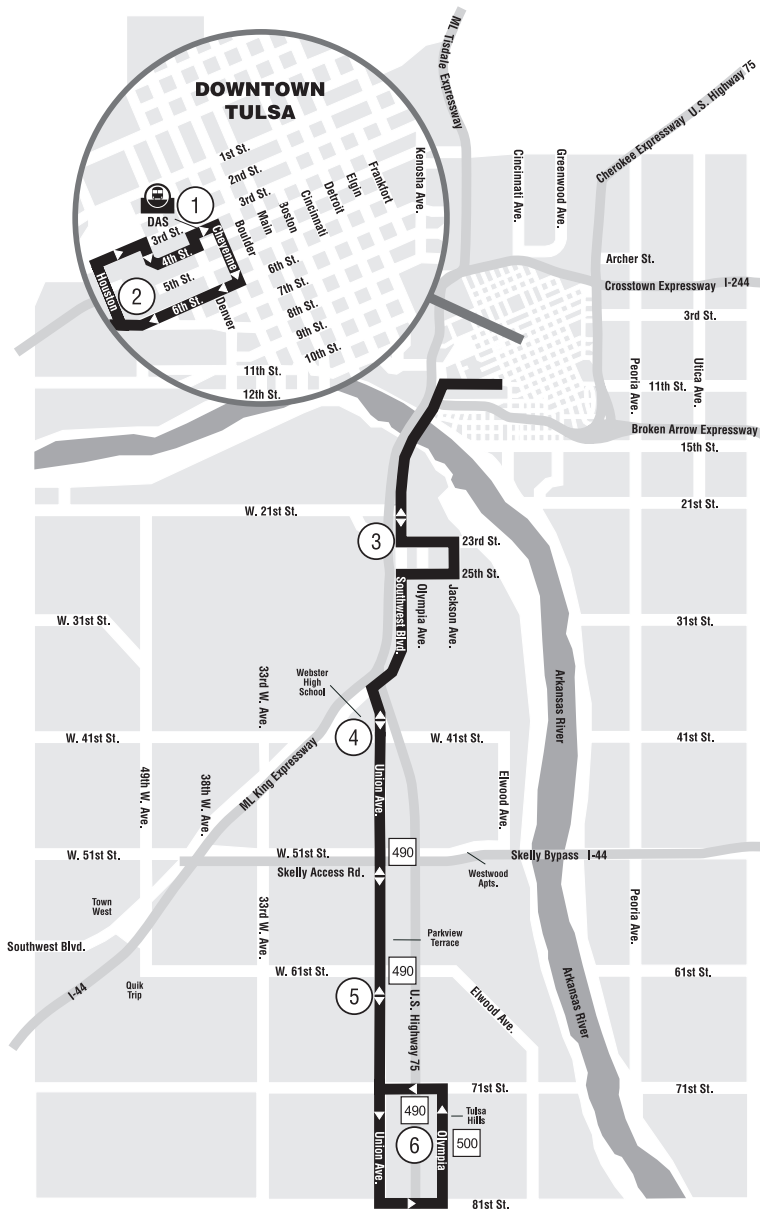

# 117 UNION / SOUTHWEST BLVD. • MONDAY - SATURDAY

1 Timing Point

700 Intersecting Routes

 Bus Stations

DAS - Denver Avenue (Downtown)

# 117 UNION / SOUTHWEST BLVD. • MONDAY - SATURDAY

## FROM DOWNTOWN

DAS Bay 8	OSU Med.	23rd SW Blvd	Union 41st	Union 61st	Olympia Ave Lowes	
1	2	3	4	5	6	
5:35	5:39	5:46	5:54	6:02	6:12	
6:35	6:39	6:46	6:54	7:02	7:12	
7:35	7:39	7:46	7:54	8:02	8:12	
8:35	8:39	8:46	8:54	9:02	9:12	
9:35	9:39	9:46	9:54	10:02	10:12	
10:35	10:39	10:46	10:54	11:02	11:12	
11:35	11:39	11:46	11:54	<b>12:02</b>	<b>12:12</b>	
<b>12:35</b>	<b>12:39</b>	<b>12:46</b>	<b>12:54</b>	<b>1:02</b>	<b>1:12</b>	
<b>1:35</b>	<b>1:39</b>	<b>1:46</b>	<b>1:54</b>	<b>2:02</b>	<b>2:12</b>	
<b>2:35</b>	<b>2:39</b>	<b>2:46</b>	<b>2:54</b>	<b>3:02</b>	<b>3:12</b>	
<b>3:35</b>	<b>3:39</b>	<b>3:46</b>	<b>3:54</b>	<b>4:02</b>	<b>4:12</b>	
<b>4:35</b>	<b>4:39</b>	<b>4:46</b>	<b>4:54</b>	<b>5:02</b>	<b>5:12</b>	
5:35	5:39	5:46	5:54	6:02	6:12	
6:35	6:39	6:46	6:54	7:02	7:12	To Garage

## TO DOWNTOWN

Olympia Ave Lowes	Union 61st	Union 41st	SW Blvd 23rd	OSU Med	DAS Bay 5	
6	5	4	3	2	1	
6:20	6:26	6:33	6:42	6:48	6:52	
7:20	7:26	7:33	7:42	7:48	7:52	
8:20	8:26	8:33	8:42	8:48	8:52	
9:20	9:26	9:33	9:42	9:48	9:52	
10:20	10:26	10:33	10:42	10:48	10:52	
11:20	11:26	11:33	11:42	11:48	11:52	
<b>12:20</b>	<b>12:26</b>	<b>12:33</b>	<b>12:42</b>	<b>12:48</b>	<b>12:52</b>	
<b>1:20</b>	<b>1:26</b>	<b>1:33</b>	<b>1:42</b>	<b>1:48</b>	<b>1:52</b>	
<b>2:20</b>	<b>2:26</b>	<b>2:33</b>	<b>2:42</b>	<b>2:48</b>	<b>2:52</b>	
<b>3:20</b>	<b>3:26</b>	<b>3:33</b>	<b>3:42</b>	<b>3:48</b>	<b>3:52</b>	
<b>4:20</b>	<b>4:26</b>	<b>4:33</b>	<b>4:42</b>	<b>4:48</b>	<b>4:52</b>	
<b>5:20</b>	<b>5:26</b>	<b>5:33</b>	<b>5:42</b>	<b>5:48</b>	<b>5:52</b>	
6:20	6:26	6:33	6:42	6:48	6:52	