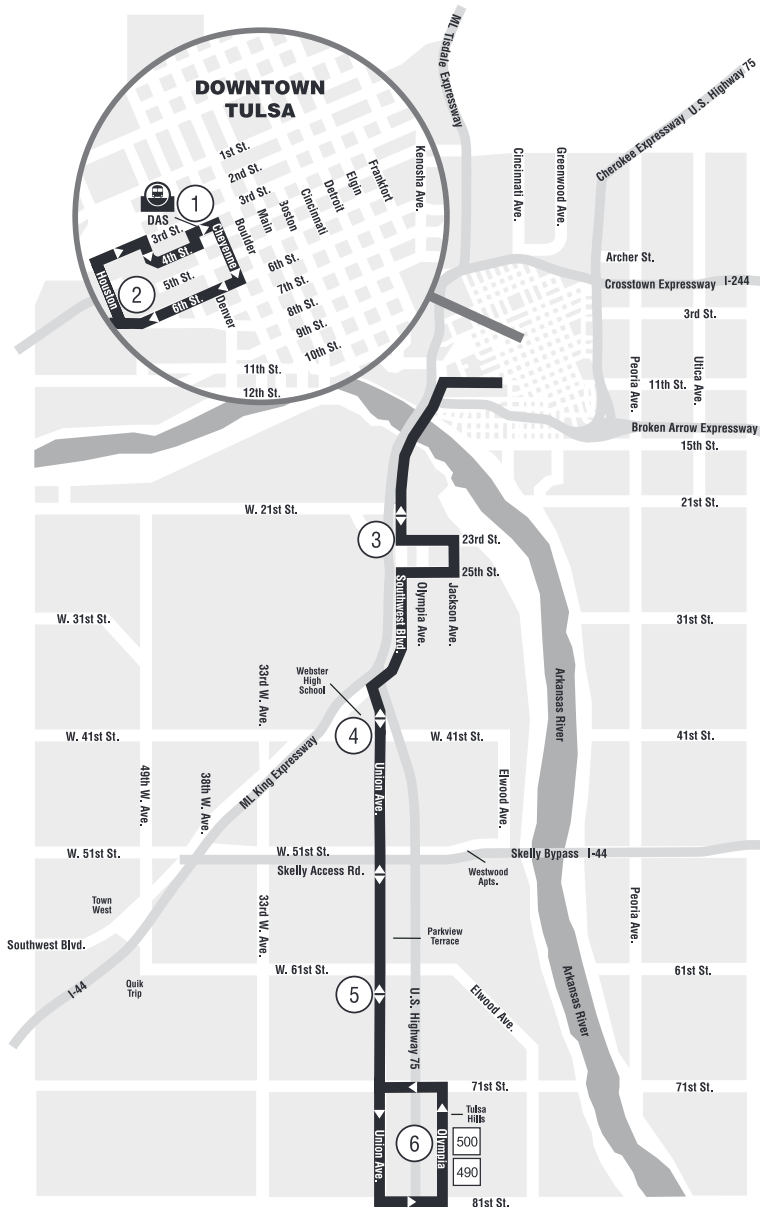

117 UNION / SOUTHWEST BLVD. • MONDAY - SATURDAY

1 Timing Point

700 Intersecting Routes

 Bus Stations

DAS - Denver Avenue (Downtown)

117 UNION / SOUTHWEST BLVD. • MONDAY - FRIDAY

FROM DOWNTOWN

DAS Bay 8	OSU Med.	23rd SWBlvd	Union 41st	Union 61st	OlympiaAve Loves	
①	②	③	④	⑤	⑥	
5:20	5:24	5:31	5:39	5:47	5:57	
6:00	6:04	6:11	6:19	6:27	6:37	
6:40	6:44	6:51	6:59	7:07	7:17	
7:20	7:24	7:31	7:39	7:47	7:57	
8:00	8:04	8:11	8:19	8:27	8:37	
8:40	8:44	8:51	8:59	9:07	9:17	
9:20	9:24	9:31	9:39	9:47	9:57	
10:00	10:04	10:11	10:19	10:27	10:37	
10:40	10:44	10:51	10:59	11:07	11:17	
11:20	11:24	11:31	11:39	11:47	11:57	
12:00	12:04	12:11	12:19	12:27	12:37	
12:40	12:44	12:51	12:59	1:07	1:17	
1:20	1:24	1:31	1:39	1:47	1:57	
2:00	2:04	2:11	2:19	2:27	2:37	
2:40	2:44	2:51	2:59	3:07	3:17	
3:20	3:24	3:31	3:39	3:47	3:57	
4:00	4:04	4:11	4:19	4:27	4:37	
4:40	4:44	4:51	4:59	5:07	5:17	
5:20	5:24	5:31	5:39	5:47	5:57	
6:00	6:04	6:11	6:19	6:27	6:37	To Garage
6:40	6:44	6:51	6:59	7:07	7:17	To Garage

Lighttype=AMBold type = PM

TO DOWNTOWN

OlympiaAve Loves	Union 61st	Union 41st	SWBlvd 23rd	OSU Med	DAS Bay 8	
⑥	⑤	④	③	②	①	
5:23	5:29	5:36	5:45	5:51	5:55	
6:03	6:09	6:16	6:25	6:31	6:35	
6:43	6:49	6:56	7:05	7:11	7:15	
7:23	7:29	7:36	7:45	7:51	7:55	
8:03	8:09	8:16	8:25	8:31	8:35	
8:43	8:49	8:56	9:05	9:11	9:15	
9:23	9:29	9:36	9:45	9:51	9:55	
10:03	10:09	10:16	10:25	10:31	10:35	
10:43	10:49	10:56	11:05	11:11	11:15	
11:23	11:29	11:36	11:45	11:51	11:55	
12:03	12:09	12:16	12:25	12:31	12:35	
12:43	12:49	12:56	1:05	1:11	1:15	
1:23	1:29	1:36	1:45	1:51	1:55	
2:03	2:09	2:16	2:25	2:31	2:35	
2:43	2:49	2:56	3:05	3:11	3:15	
3:23	3:29	3:36	3:45	3:51	3:55	
4:03	4:09	4:16	4:25	4:31	4:35	
4:43	4:49	4:56	5:05	5:11	5:15	
5:23	5:29	5:36	5:45	5:51	5:55	
6:03	6:09	6:16	6:25	6:31	6:35	