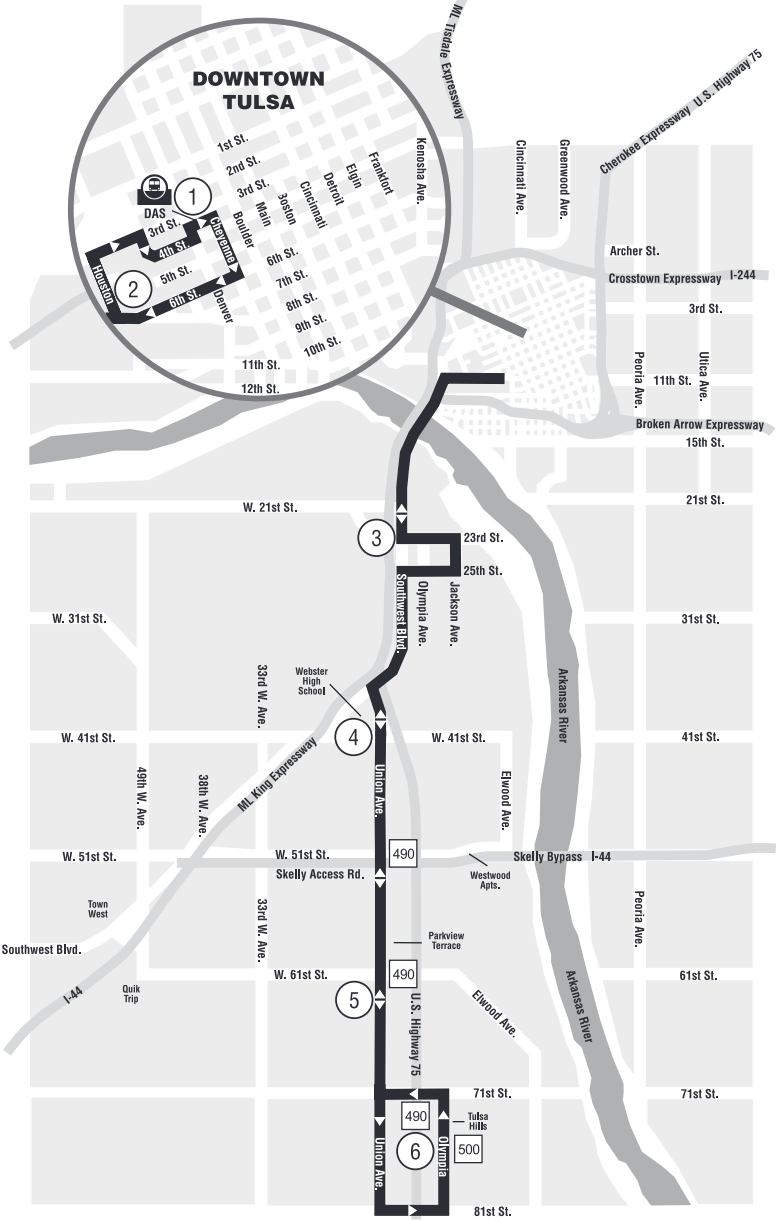

117 UNION / SOUTHWEST BLVD. • MONDAY - SATURDAY

- Brightwater Apartments
- Department of Human Services
- Hewgley Terrace
- Lafortune Towers
- OSU Medical Center
- Parkview Terrace
- Tulsa Hills
- Webster High School
- Western Pines Apartments

1 Timing Point

700 Intersecting Routes

Bus Stations

DAS - Denver Avenue (Downtown)

117 UNION / SOUTHWEST BLVD. • MONDAY - FRIDAY

FROM DOWNTOWN

DAS Bay 8	OSU Med.	23rd SWBlvd	Union 41st	Union 61st	OlympiaAve Lowes	
①	②	③	④	⑤	⑥	
5:20	5:24	5:31	5:39	5:47	5:57	
6:00	6:04	6:11	6:19	6:27	6:37	
6:40	6:44	6:51	6:59	7:07	7:17	
7:20	7:24	7:31	7:39	7:47	7:57	
8:00	8:04	8:11	8:19	8:27	8:37	
8:40	8:44	8:51	8:59	9:07	9:17	
9:20	9:24	9:31	9:39	9:47	9:57	
10:00	10:04	10:11	10:19	10:27	10:37	
10:40	10:44	10:51	10:59	11:07	11:17	
11:20	11:24	11:31	11:39	11:47	11:57	
12:00	12:04	12:11	12:19	12:27	12:37	
12:40	12:44	12:51	12:59	1:07	1:17	
1:20	1:24	1:31	1:39	1:47	1:57	
2:00	2:04	2:11	2:19	2:27	2:37	
2:40	2:44	2:51	2:59	3:07	3:17	
3:20	3:24	3:31	3:39	3:47	3:57	
4:00	4:04	4:11	4:19	4:27	4:37	
4:40	4:44	4:51	4:59	5:07	5:17	
5:20	5:24	5:31	5:39	5:47	5:57	
6:00	6:04	6:11	6:19	6:27	6:37	To Garage
6:40	6:44	6:51	6:59	7:07	7:17	To Garage

Lighttype=AM Bold type = PM

TO DOWNTOWN

OlympiaAve Lowes	Union 61st	Union 41st	SWBlvd 23rd	OSU Med	DAS Bay 8
⑥	⑤	④	③	②	①
5:23	5:29	5:36	5:45	5:51	5:55
6:03	6:09	6:16	6:25	6:31	6:35
6:43	6:49	6:56	7:05	7:11	7:15
7:23	7:29	7:36	7:45	7:51	7:55
8:03	8:09	8:16	8:25	8:31	8:35
8:43	8:49	8:56	9:05	9:11	9:15
9:23	9:29	9:36	9:45	9:51	9:55
10:03	10:09	10:16	10:25	10:31	10:35
10:43	10:49	10:56	11:05	11:11	11:15
11:23	11:29	11:36	11:45	11:51	11:55
12:03	12:09	12:16	12:25	12:31	12:35
12:43	12:49	12:56	1:05	1:11	1:15
1:23	1:29	1:36	1:45	1:51	1:55
2:03	2:09	2:16	2:25	2:31	2:35
2:43	2:49	2:56	3:05	3:11	3:15
3:23	3:29	3:36	3:45	3:51	3:55
4:03	4:09	4:16	4:25	4:31	4:35
4:43	4:49	4:56	5:05	5:11	5:15
5:23	5:29	5:36	5:45	5:51	5:55
6:03	6:09	6:16	6:25	6:31	6:35