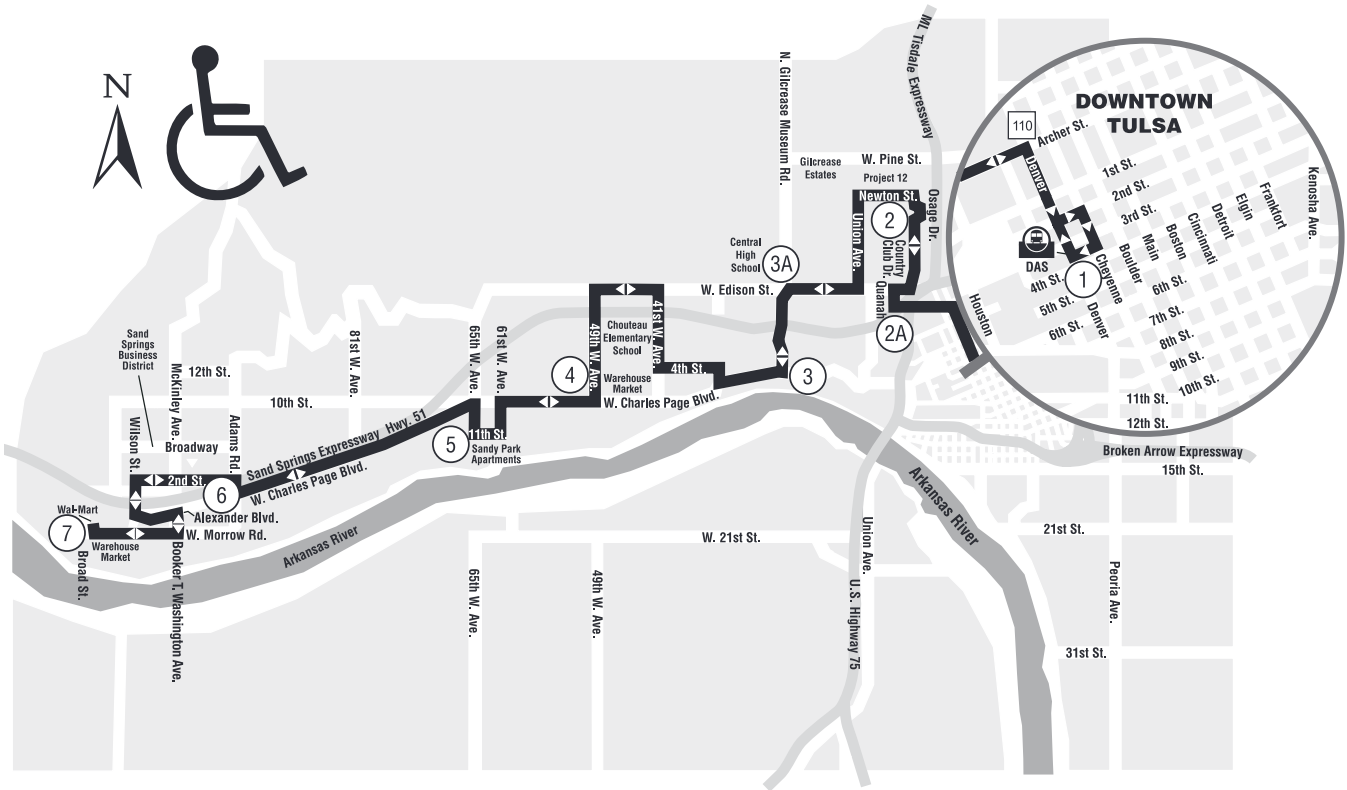

114 CHARLES PAGE / SAND SPRINGS • MONDAY - SATURDAY

-  **Timing Point**
-  **Intersecting Routes**
-  **Bus Stations**

DAS - Denver Avenue (Downtown)

- Central High School
- Country Club Gardens
- Gilcrease Hills Shopping Center
- Project 12
- Restore Hope
- Sandy Park Apartments
- Tulsa County Juvenile Center
- Tulsa County Pharmacy
- Tulsa School of Arts and Sciences (TSAS)
- Wal-Mart Super Center

114 CHARLES PAGE / SAND SPRINGS • MONDAY - FRIDAY

TO DOWNTOWN

Wal-Mart	2nd Adams	65thW.Ave. Chas.Page	49thW.Ave. 1stSt.	Gilcrease Chas.Page	CountryClub Fairview	DAS Bay 4	
⑦	⑥	⑤	④	③	②A	①	
6:05	6:12	6:18	6:24	6:32	6:42	6:50	
6:55	7:02	7:08	7:14	7:22	7:32	7:40	
7:45	7:52	7:58	8:04	8:12	8:22	8:30	
8:35	8:42	8:48	8:54	9:02	9:12	9:20	
9:25	9:32	9:38	9:44	9:52	10:02	10:10	
10:15	10:22	10:28	10:34	10:42	10:52	11:00	
11:05	11:12	11:18	11:24	11:32	11:42	11:50	
11:55	12:02	12:08	12:14	12:22	12:32	12:40	
12:45	12:52	12:58	1:04	1:12	1:22	1:30	
1:35	1:42	1:48	1:54	2:02	2:12	2:20	
2:25	2:32	2:38	2:44	2:52	3:02	3:10	
3:15	3:22	3:28	3:34	3:42	3:52	4:00	
4:05	4:12	4:18	4:24	4:32	4:42	4:50	
4:55	5:02	5:08	5:14	5:22	5:32	5:40	
5:45	5:52	5:58	6:04	6:12	6:22	6:30	
6:35	6:42	6:48	6:54	7:02	7:12	7:20	To Garage

FROM DOWNTOWN

DAS Bay 4	CountryClub Jasper	Edison Gilcrease	49thW.Ave. 3rdSt.	65thW.Ave. Chas.Page	2nd Adams	Wal-Mart	
①	②	③A	④	⑤	⑥	⑦	
6:55	7:03	7:09	7:19	7:25	7:32	7:38	
7:45	7:53	7:59	8:09	8:15	8:22	8:28	
8:35	8:43	8:49	8:59	9:05	9:12	9:18	
9:25	9:33	9:39	9:49	9:55	10:02	10:08	
10:15	10:23	10:29	10:39	10:45	10:52	10:58	
11:05	11:13	11:19	11:29	11:35	11:42	11:48	
11:55	12:03	12:09	12:19	12:25	12:32	12:38	
12:45	12:53	12:59	1:09	1:15	1:22	1:28	
1:35	1:43	1:49	1:59	2:05	2:12	2:18	
2:25	2:33	2:39	2:49	2:55	3:02	3:08	
3:15	3:23	3:29	3:39	3:45	3:52	3:58	
4:05	4:13	4:19	4:29	4:35	4:42	4:48	
4:55	5:03	5:09	5:19	5:25	5:32	5:38	
5:45	5:53	5:59	6:09	6:15	6:22	6:28	To Garage