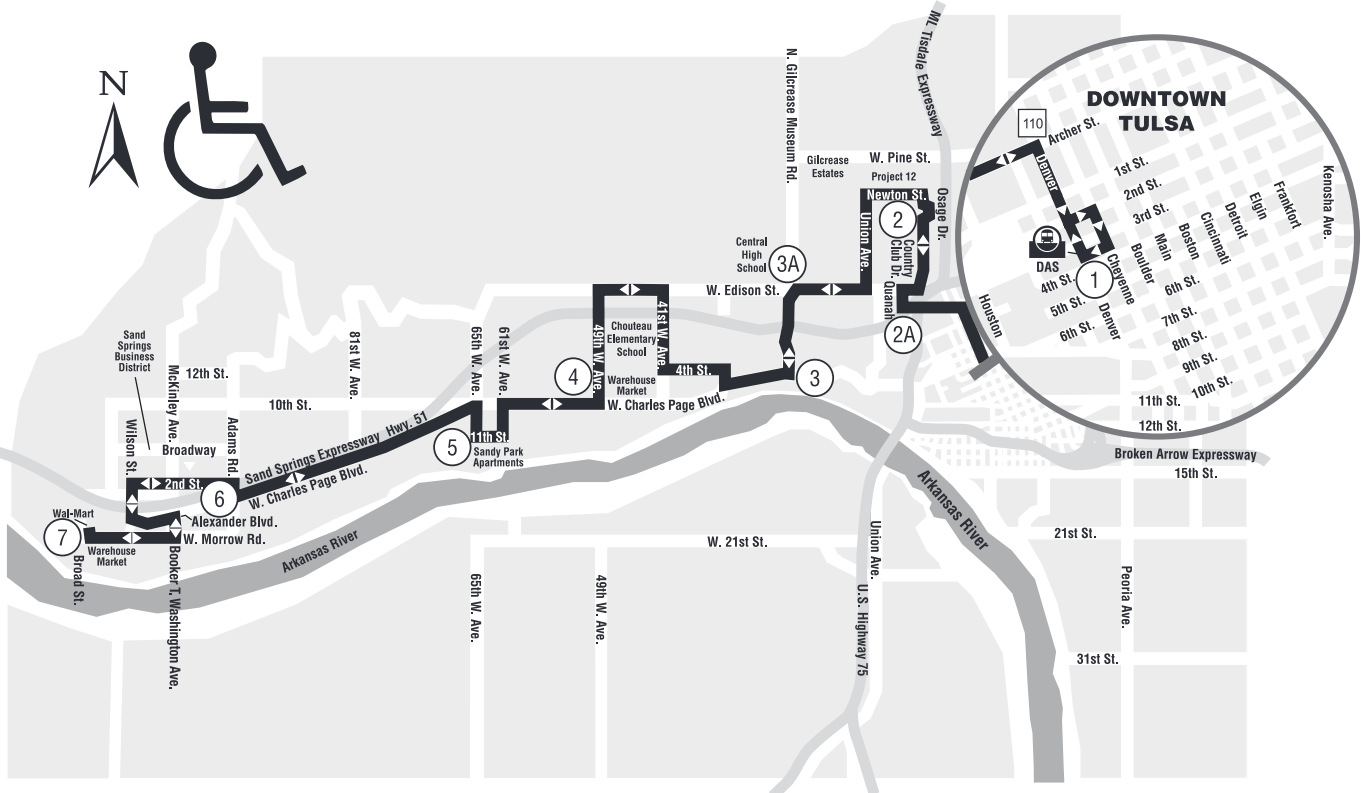

114 CHARLES PAGE / SAND SPRINGS • MONDAY - SATURDAY

-  **Timing Point**
-  **Intersecting Routes**
-  **Bus Stations**
DAS - Denver Avenue (Downtown)

- Central High School
- Country Club Gardens
- Gilcrease Hills Shopping Center
- Project 12
- Restore Hope
- Sandy Park Apartments
- Tulsa County Juvenile Center
- Tulsa County Pharmacy
- Tulsa School of Arts and Sciences (TSAS)
- Wal-Mart Super Center

114 CHARLES PAGE / SAND SPRINGS • MONDAY - FRIDAY

TO DOWNTOWN

Wal-Mart	2nd Adams	65thW.Ave. Chas.Page	49thW.Ave. 1stSt.	Gilcrease Chas.Page	CountryClub Fairview	DAS Bay 4	
⑦	⑥	⑤	④	③	②A	①	
6:05	6:12	6:18	6:24	6:32	6:42	6:50	
6:55	7:02	7:08	7:14	7:22	7:32	7:40	
7:45	7:52	7:58	8:04	8:12	8:22	8:30	
8:35	8:42	8:48	8:54	9:02	9:12	9:20	
9:25	9:32	9:38	9:44	9:52	10:02	10:10	
10:15	10:22	10:28	10:34	10:42	10:52	11:00	
11:05	11:12	11:18	11:24	11:32	11:42	11:50	
11:55	12:02	12:08	12:14	12:22	12:32	12:40	
12:45	12:52	12:58	1:04	1:12	1:22	1:30	
1:35	1:42	1:48	1:54	2:02	2:12	2:20	
2:25	2:32	2:38	2:44	2:52	3:02	3:10	
3:15	3:22	3:28	3:34	3:42	3:52	4:00	
4:05	4:12	4:18	4:24	4:32	4:42	4:50	
4:55	5:02	5:08	5:14	5:22	5:32	5:40	
5:45	5:52	5:58	6:04	6:12	6:22	6:30	
6:35	6:42	6:48	6:54	7:02	7:12	7:20	To Garage

FROM DOWNTOWN

DAS Bay 4	CountryClub Jasper	Edison Gilcrease	49thW.Ave. 3rdSt.	65thW.Ave. Chas.Page	2nd Adams	Wal-Mart	
(1)	(2)	(3A)	(4)	(5)	(6)	(7)	
6:55	7:03	7:09	7:19	7:25	7:32	7:38	
7:45	7:53	7:59	8:09	8:15	8:22	8:28	
8:35	8:43	8:49	8:59	9:05	9:12	9:18	
9:25	9:33	9:39	9:49	9:55	10:02	10:08	
10:15	10:23	10:29	10:39	10:45	10:52	10:58	
11:05	11:13	11:19	11:29	11:35	11:42	11:48	
11:55	12:03	12:09	12:19	12:25	12:32	12:38	
12:45	12:53	12:59	1:09	1:15	1:22	1:28	
1:35	1:43	1:49	1:59	2:05	2:12	2:18	
2:25	2:33	2:39	2:49	2:55	3:02	3:08	
3:15	3:23	3:29	3:39	3:45	3:52	3:58	
4:05	4:13	4:19	4:29	4:35	4:42	4:48	
4:55	5:03	5:09	5:19	5:25	5:32	5:38	
5:45	5:53	5:59	6:09	6:15	6:22	6:28	To Garage