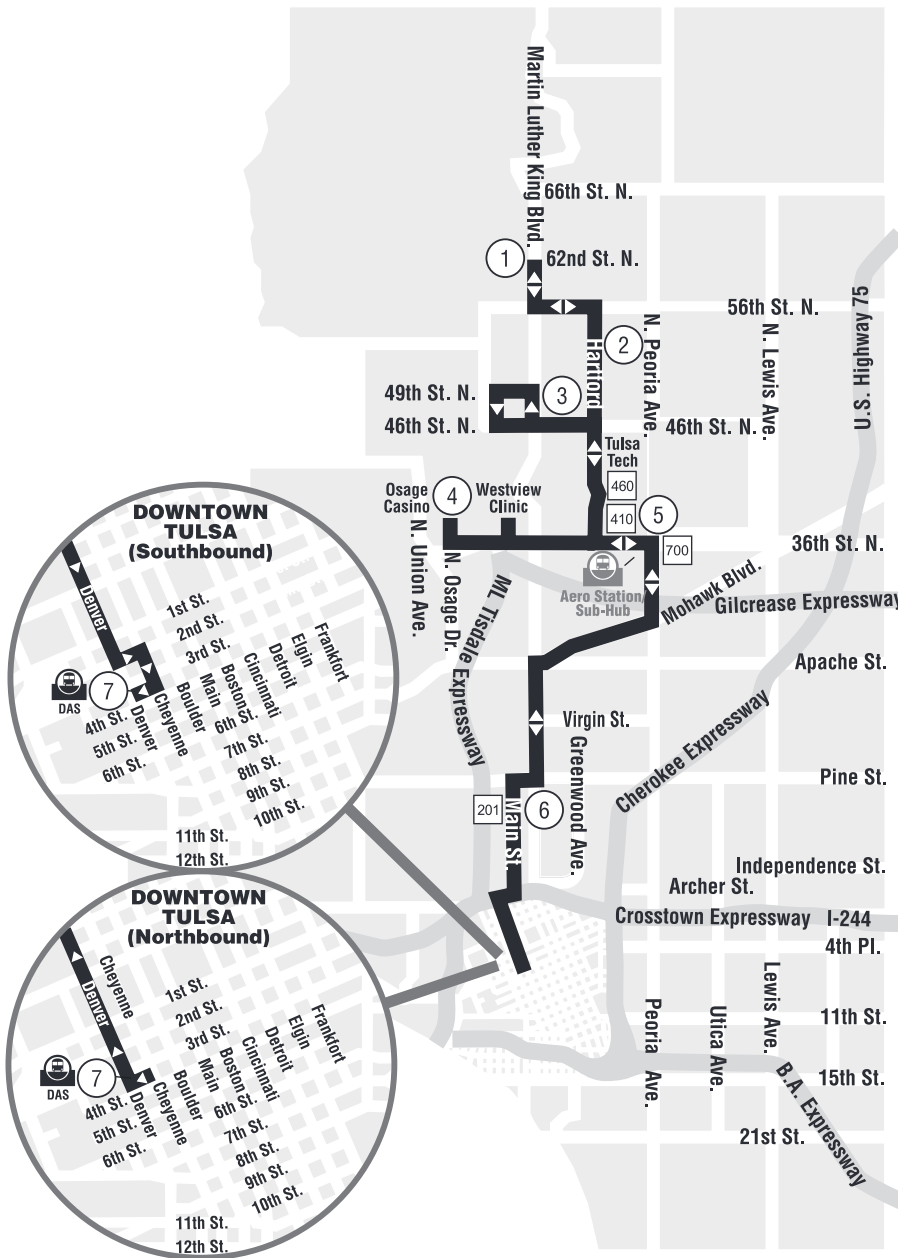

- ① Timing Point
- 700 Intersecting Routes
- Bus Stations
- DAS - Denver Avenue (Downtown)
- Sub-Hub

## TO DOWNTOWN - MONDAY-SATURDAY

MLK 61stN.	54thN. Hartford	Dream 46thN.	Osage Casino	Peoria 36thN.	Pine Boston	DAS
①	②	③	④	⑤	⑥	⑦
7:55	8:00	8:08	8:21	8:29	8:38	8:48
8:55	9:00	9:08	9:21	9:29	9:38	9:48
9:55	10:00	10:08	10:21	10:29	10:38	10:48
10:55	11:00	11:08	11:21	11:29	11:38	11:48

## FROM DOWNTOWN - MONDAY-SATURDAY

DAS Bay 5	Main Oklahoma	36thN. Peoria	Osage Casino	Dream 46thN.	Hartford 53rdN.	MLK 61stN.
⑦	⑥	⑤	④	③	②	①
8:00	8:10	8:22	8:32	8:46	8:51	8:55
9:00	9:10	9:22	9:32	9:46	9:51	9:55
10:00	10:10	10:22	10:32	10:46	10:51	10:55
11:00	11:10	11:22	11:32	11:46	11:51	11:55

## FROM DOWNTOWN - SUNDAY

DAS Bay 5	Main Oklahoma	36thN. Peoria	Osage Casino	Dream 46thN.	Hartford 53rdN.	MLK 61stN.
⑦	⑥	⑤	④	③	②	①
8:00	8:10	8:22	8:32	8:46	8:51	8:55
9:00	9:10	9:22	9:32	9:46	9:51	9:55
10:00	10:10	10:22	10:32	10:46	10:51	10:55
11:00	11:10	11:22	11:32	11:46	11:51	11:55
12:00	12:10	12:22	12:32	12:46	12:51	12:55
1:00	1:10	1:22	1:32	1:46	1:51	1:55
2:00	2:10	2:22	2:32	2:46	2:51	2:55
3:00	3:10	3:22	3:32	3:46	3:51	3:55
4:00	4:10	4:22	4:32	4:46	4:51	4:55
5:00	5:10	5:22	5:32	5:46	5:51	5:55
6:00	6:10	6:22	6:32	6:46	6:51	6:55