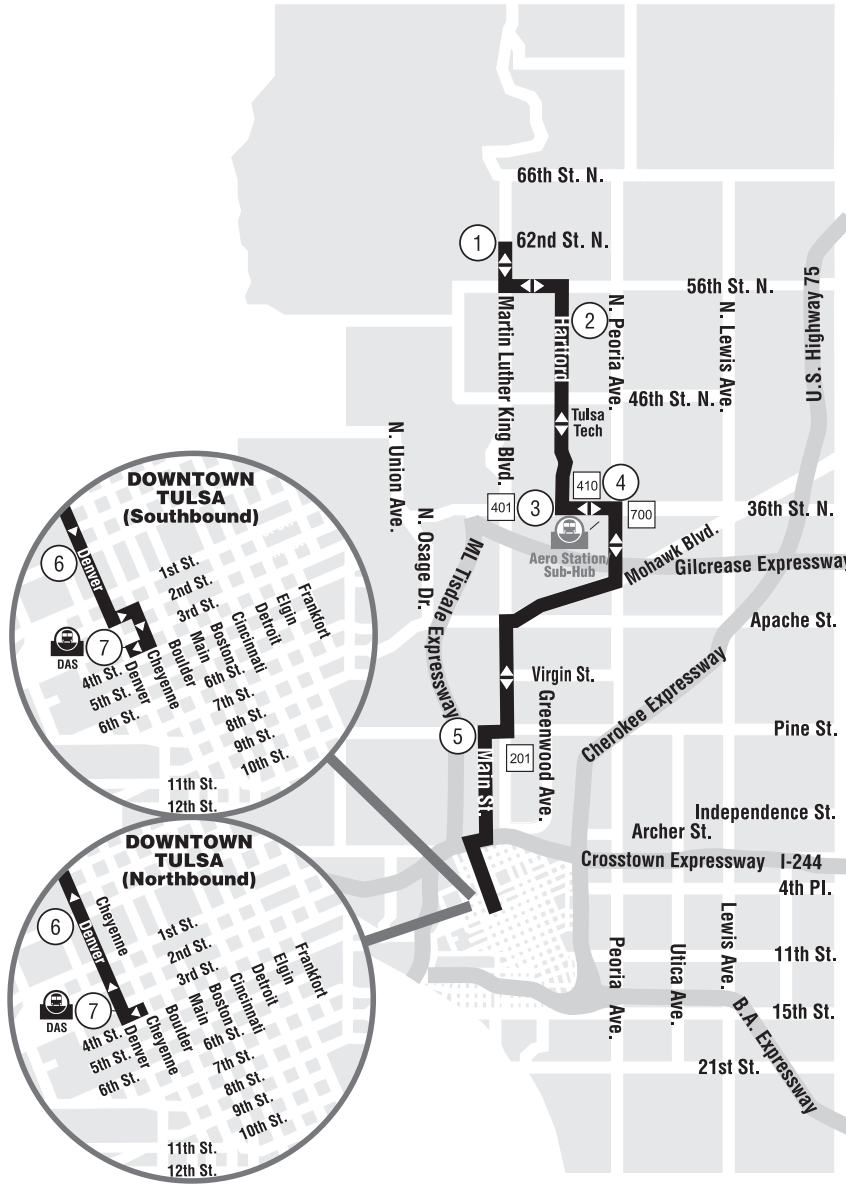

110 MLK-HARTFORD • NIGHTLINE & SUNDAY

- Comanche Park Apartments
- Day Center
- John 3:16
- OU Wayman Tisdale Clinic
- Salvation Army
- Suburban Acres Library
- Tulsa County Election Board

1 Timing Point

700 Intersecting Routes

Bus Stations

DAS - Denver Avenue (Downtown)

Sub-Hub