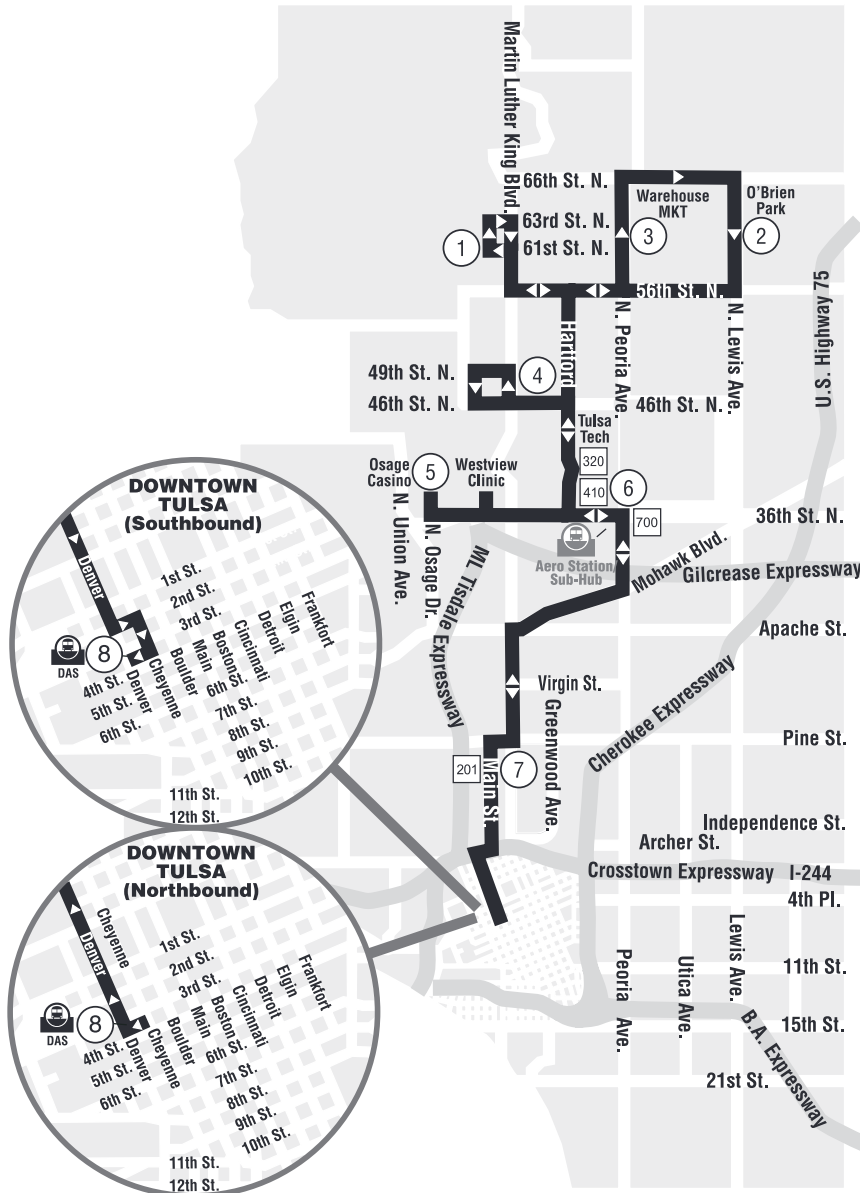

110 MLK-HARTFORD • MONDAY - SATURDAY

- Comanche Park Apartments
- Day Center
- Edurec
- John 3:16
- O'Brien Park
- Osage Casino
- OU Wayman Tisdale Clinic
- Salvation Army
- Suburban Acres Library
- Tulsa County Election Board
- Tulsa Dream Center
- Warehouse MKT
- Westview Clinic

Timing Point

Intersecting Routes

Bus Stations

DAS - Denver Avenue (Downtown)

Sub-Hub

110 MLK-HARTFORD