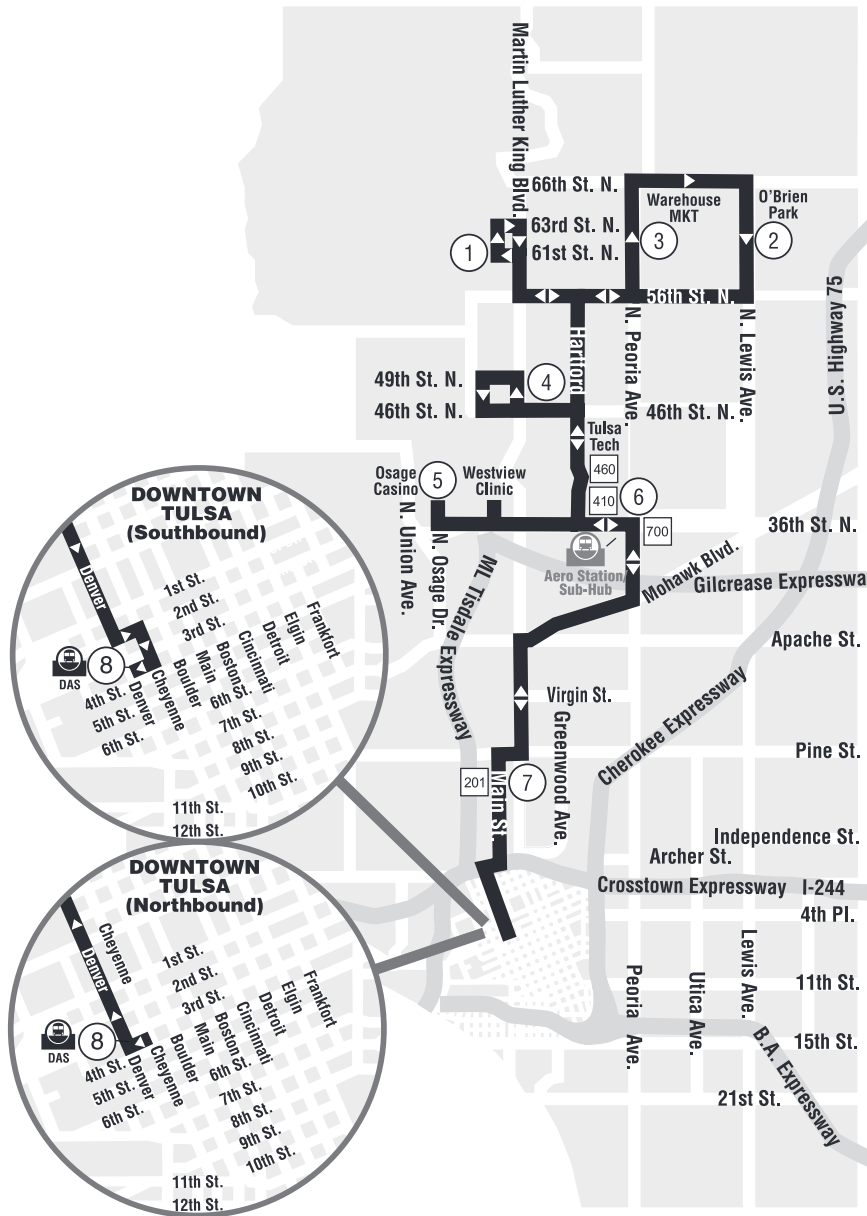

110 MLK-HARTFORD • MONDAY - SATURDAY

- Comanche Park Apartments
- Day Center
- Edurec
- John 3:16
- O'Brien Park
- Osage Casino
- OU Wayman Tisdale Clinic
- Salvation Army
- Suburban Acres Library
- Tulsa County Election Board
- Tulsa Dream Center
- Warehouse MKT
- Westview Clinic

- Timing Point
- Intersecting Routes
- Bus Stations
- DAS - Denver Avenue (Downtown)
- Sub-Hub

110 MLK-HARTFORD