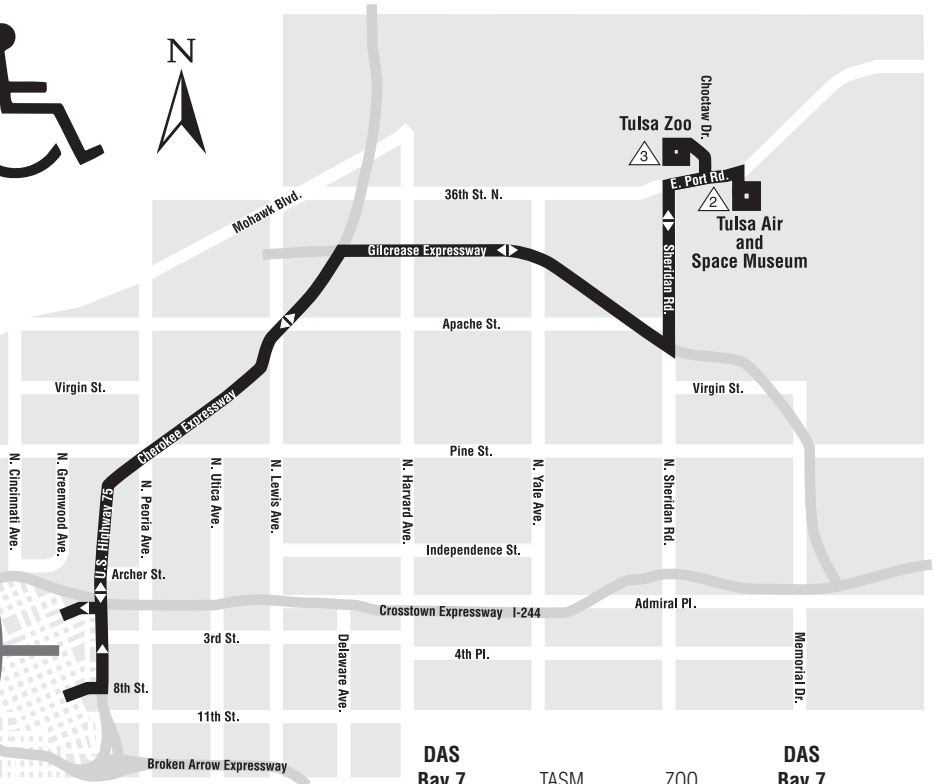

901 TULSA AIR SPACE MUSEUM / ZOO EXPRESS • SATURDAY

NO WEEKDAY SERVICE • FIRST SATURDAY ONLY APRIL - SEPTEMBER

The bus fare for TASM/Zoo is only \$0.50.

2009/2010 ZOO DATES

To / From Downtown
 April 3rd, 2010
 May 1st, 2010
 June 5th, 2010
 July 3rd, 2010
 Aug. 7th, 2010
 Sept. 4th, 2010

DAS Bay 7	TASM	ZOO	DAS Bay 7
△ 1	△ 2	△ 3	△ 1
10:00	10:16	10:27	10:40
10:45	11:01	11:07	11:25
11:30	11:46	11:52	12:10
12:15	12:31	12:37	12:57
1:00	1:16	1:27	1:40
1:45	2:01	2:07	2:25
2:30	2:46	2:52	3:10
3:15	3:31	3:37	3:55
4:00	4:16	4:27	4:40 To Garage

Non-Stop Service on Expressways

Timing Point:
 See timetables on following schedule.
 Timing points with two times denote both arrival and departure times.

Bus Stations
 DAS - Denver Avenue (Downtown)

901 TULSA AIR SPACE MUSEUM / ZOO EXPRESS