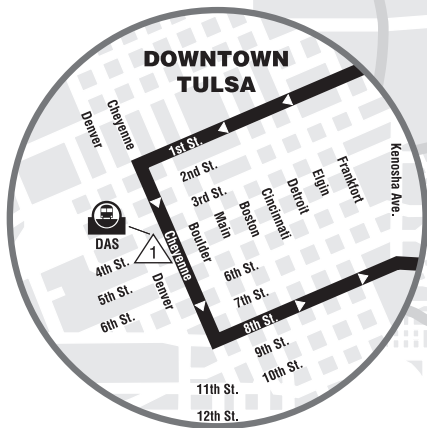

901 TULSA AIR SPACE MUSEUM / ZOO EXPRESS • SATURDAY

NO WEEKDAY SERVICE • FIRST SATURDAY ONLY APRIL - SEPTEMBER

The bus fare for TASM/Zoo is only \$0.50.

2009/2010 ZOO DATES

To / From Downtown
 April 3rd, 2010
 May 1st, 2010
 June 5th, 2010
 July 3rd, 2010
 Aug. 7th, 2010
 Sept. 4th, 2010

DAS Bay 7	TASM	ZOO	DAS Bay 7
△ 1	△ 2	△ 3	△ 1
10:00	10:16	10:27	10:40
10:45	11:01	11:07	11:25
11:30	11:46	11:52	12:10
12:15	12:31	12:37	12:57
1:00	1:16	1:27	1:40
1:45	2:01	2:07	2:25
2:30	2:46	2:52	3:10
3:15	3:31	3:37	3:55
4:00	4:16	4:27	4:40 To Garage

Non-Stop Service on Expressways

Timing Point:
 See timetables on following schedule.
 Timing points with two times denote both arrival and departure times.

Bus Stations
 DAS - Denver Avenue (Downtown)

901 TULSA AIR SPACE MUSEUM / ZOO EXPRESS